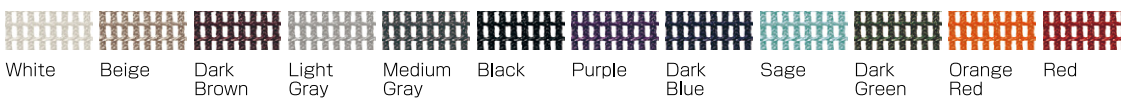

Space-efficient nesting

The flip-up seats allows you to store the chair, without having to carry its weight. Chairs are nestable just 125mm (4 15/16") apart.

Variation

Line up

Seat Type	Frame Color	Shell Color	Mesh Back		Without Back Pad		With Back Pad	
			Armless	With Armrests	Armless	With Armrests	Armless	With Armrests
Cushion	Silver	Black	●	●	●	●	●	●
		White	●	●	●	●	●	●
	Black / Black		●	●	●	●	●	●
	White / White		●	●	●	●	●	●
Mesh	Silver	Black	●	●	●	●	—	—
		White	●	●	●	●	—	—
	Black / Black		●	●	●	●	—	—
		White / White	●	●	●	●	—	—

Dimensions

596W×580D×465SH · 850H (23 7/16"W×22 13/16"D×18 5/16"SH · 33 7/16"H)

596W×580D×465SH · 850H (23 7/16"W×22 13/16"D×18 5/16"SH · 33 7/16"H)

Colors

Fabric

Mesh

Sustainability

INDOOR ADVANTAGE GOLD FURNITURE