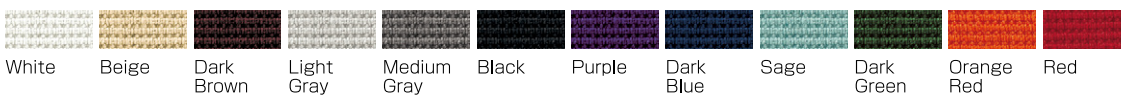

Dimensions

596W×580D×465SH · 850H (23 7/16"W×22 13/16"D×18 5/16"SH · 33 7/16"H)

596W×580D×465SH · 850H (23 7/16"W×22 13/16"D×18 5/16"SH · 33 7/16"H)

Colors

Fabric

Mesh

Sustainability

INDOOR ADVANTAGE GOLD FURNITURE