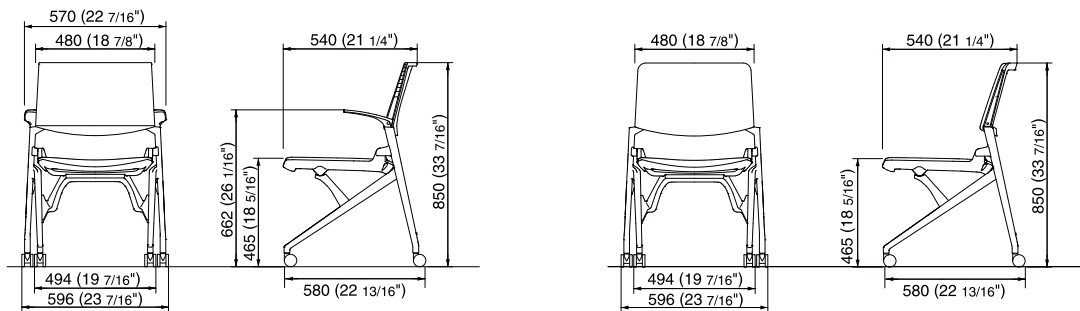

Spacious wide mesh seat

The seat is 450mm (17 3/4") wide and upholstered in a mesh that has been applied with optimal tension to create a seat that flexes to support your body.

Safe flip-up structure

Designed not to get fingers trapped between the seat and frame when flipping the seat down. For safety, the seat won't flip up unexpectedly, when the seat back was pushed from behind.

Space-efficient nesting

The flip-up seats allows you to store the chair, without having to carry its weight. Chairs are nestable just 125mm (4 15/16") apart.

Variation

Line up

Seat Type	Frame Color	Shell Color	Mesh Back		Without Back Pad		With Back Pad	
			Armless	With Armrests	Armless	With Armrests	Armless	With Armrests
Cushion	Silver	Black	●	●	●	●	●	●
		White	●	●	●	●	●	●
	Black / Black		●	●	●	●	●	●
	White / White		●	●	●	●	●	●
Mesh	Silver	Black	●	●	●	●	—	—
		White	●	●	●	●	—	—
	Black / Black		●	●	●	●	—	—
		White / White	●	●	●	●	—	—

Dimensions

596W×580D×465SH · 850H (23 7/16"W×22 13/16"D×18 5/16"SH · 33 7/16"H)

596W×580D×465SH · 850H (23 7/16"W×22 13/16"D×18 5/16"SH · 33 7/16"H)

Colors

Fabric

Mesh

Sustainability

INDOOR ADVANTAGE GOLD FURNITURE