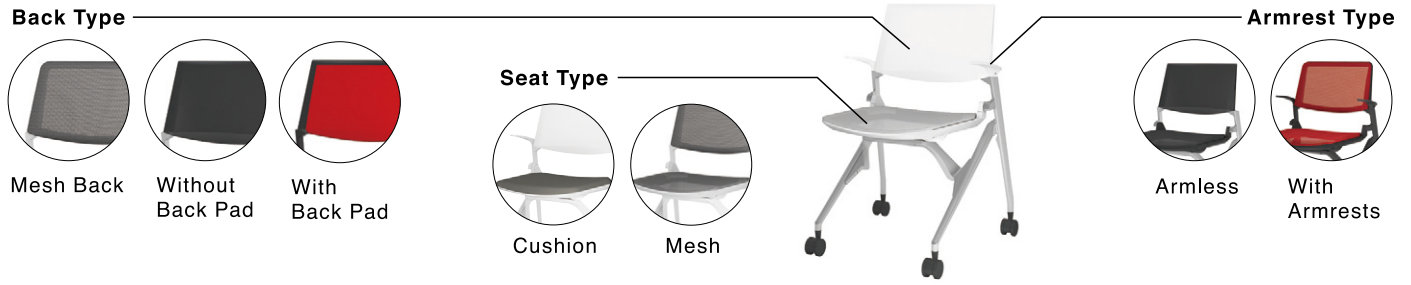

MC

reddot winner 2020
best of the best

okamura

Elevate the meeting space with a touch of high quality hospitality

Streamlined frame, comfortable seating experience, and efficient storage capability. MC is an user-friendly chair that brings a new sense of value to meeting areas.

Spacious wide mesh seat

The seat is 450mm (17 3/4") wide and upholstered in a mesh that has been applied with optimal tension to create a seat that flexes to support your body.

Safe flip-up structure

Designed not to get fingers trapped between the seat and frame when flipping the seat down. For safety, the seat won't flip up unexpectedly, when the seat back was pushed from behind.

Multiple density cushion

Our seat cushion is manufactured by molding urethane foam of two different degrees of firmness together, to create a single cushion. Providing softer support at the front and denser cushioning at the back.

Space-efficient nesting

The flip-up seats allows you to store the chair, without having to carry its weight. Chairs are nestable just 125mm (4 15/16") apart.

Variation

Line up

Seat Type	Frame Color	Shell Color	Mesh Back		Without Back Pad		With Back Pad	
			Armless	With Armrests	Armless	With Armrests	Armless	With Armrests
Cushion	Silver	Black	●	●	●	●	●	●
		White	●	●	●	●	●	●
	Black / Black		●	●	●	●	●	●
	White / White		●	●	●	●	●	●
Mesh	Silver	Black	●	●	●	●	—	—
		White	●	●	●	●	—	—
	Black / Black		●	●	●	●	—	—
		White / White	●	●	●	●	—	—