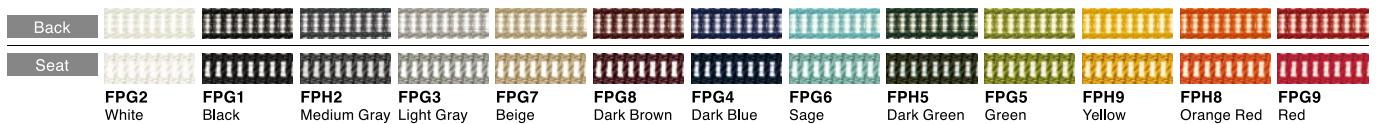

Color Variations

Mesh Back and Mesh Seat