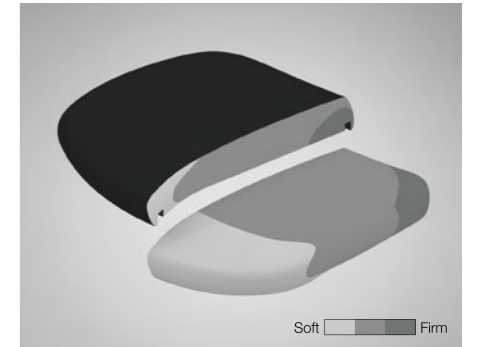

### Smart Operation Mechanism

Designed to fit your body, and your style. Features include Smart Operation with height adjustment and reclining lock at your fingertips, responsive seat slide and tension controls.

### Ankle-Tilt Reclining

An ankle-tilt mechanism enables anyone to find their most comfortable reclining position. Using the ankle as a pivot point, this mechanism moves in sync with the seat, for greater support – stimulating variation in posture and relaxation, with uninterrupted comfort.