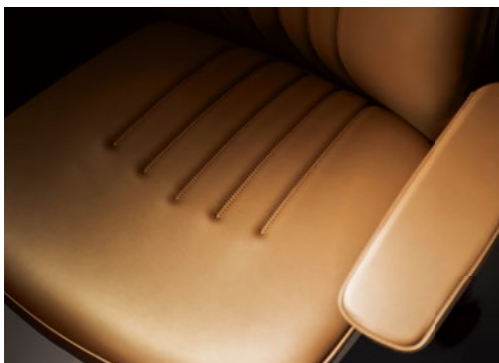

The fully upholstered leather executive chair is a timeless classic. Legender is a modern take on the concept – complete with detailing options including design stitching and gradient perforation.