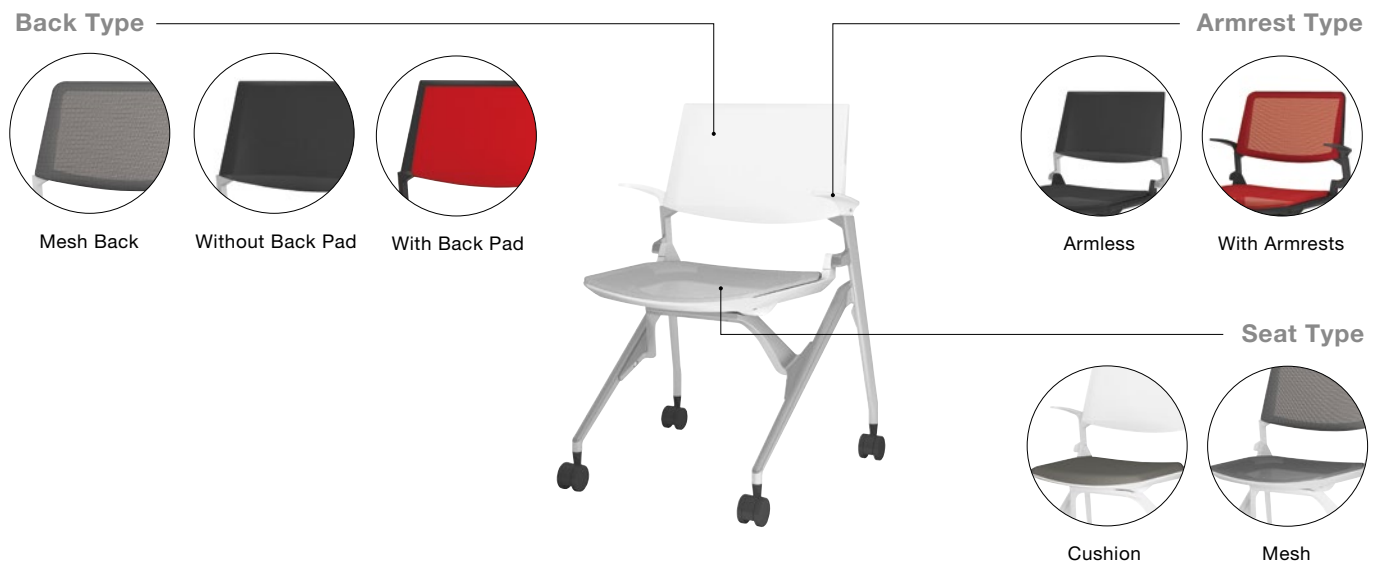

MC

Spec Guide

Issued March 2021

MC

Variation

Frame & Shell Color

Frame	Silver	Silver	White	Black
Shell	White	Black	White	Black

Line up

Seat Type	Frame Color	Shell Color	Mesh Back		Without Back Pad		With Back Pad	
			Armless	With Armrests	Armless	With Armrests	Armless	With Armrests
Cushion	Silver	Black	●	●	●	●	●	●
		White	●	●	●	●	●	●
	Black / Black	Black	●	●	●	●	●	●
		White	●	●	●	●	●	●
Mesh	Silver	Black	●	●	●	●	—	—
		White	●	●	●	●	—	—
	Black / Black	Black	●	●	●	●	—	—
		White	●	●	●	●	—	—

Mesh & Fabric Colors

Color Variations

Mesh Back and Mesh Seat

Back									
	F1A2	F1A7	F1A8	F1A3	F1B2	F1A1	F1A0	F1A4	F1A6
Seat									
	F1E2 White	F1C7 Beige	F1E8 Dark Brown	F1E3 Light Gray	F1F2 Medium Gray	F1E1 Black	F1E0 Purple	F1E4 Dark Blue	F1E6 Sage
Back									
Seat									
	F1F5 Dark Green	F1F8 Orange Red	F1E9 Red						

Without Back Pad and Mesh Seat

								
F1C2 White	F1C7 Beige	F1C8 Dark Brown	F1C3 Light Gray	F1D2 Medium Gray	F1C1 Black	F1C0 Purple	F1C4 Dark Blue	F1C6 Sage
								
F1D5 Dark Green	F1D8 Orange Red	F1C9 Red						