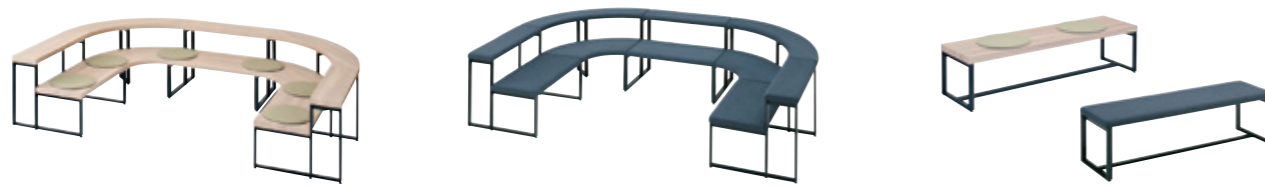

Bench

Tiered bench
114 1/6"W (2900W)
75 3/5"D (1920D)
25 3/5"H (650H)

Options available for outlets

Bench
55 1/8" • 63" • 78 3/4"W
(1400 • 1600 • 2000W)
17 5/7"D (450D)
15 3/4"H (400H)