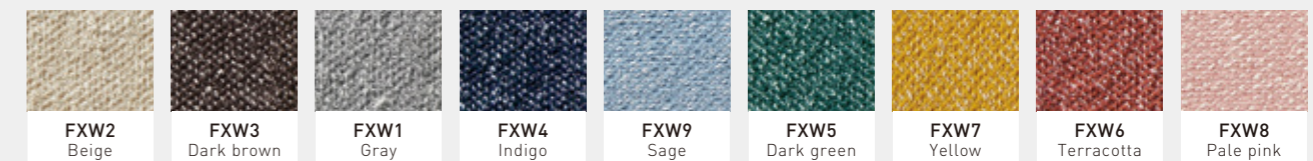

Fabric (Bench, stool and chair)