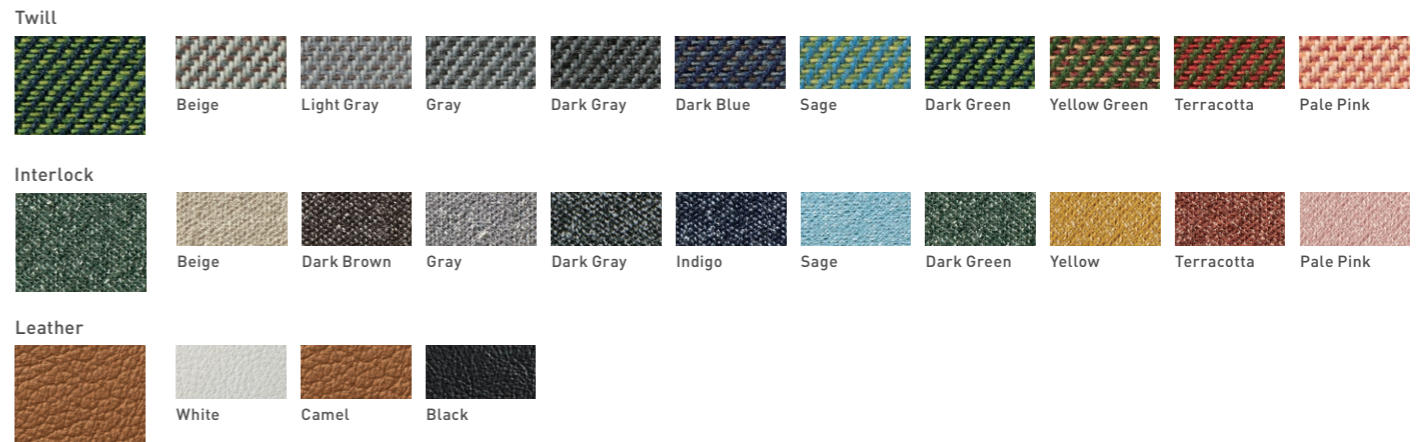

Color Options for Upholstery

okamura