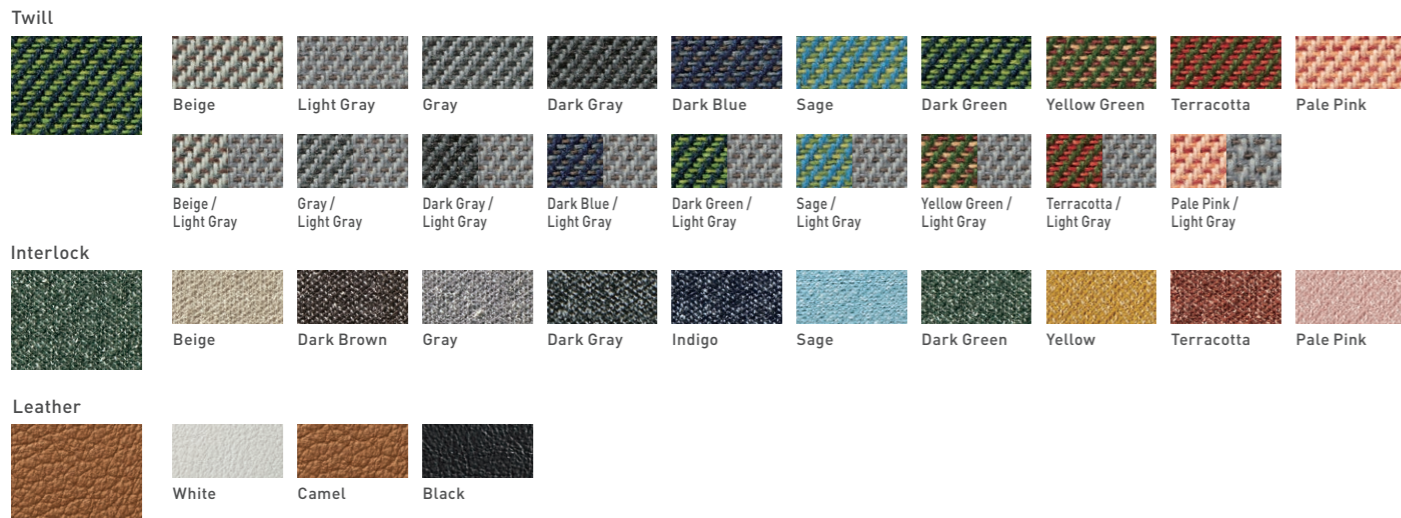

Color Options for Upholstery