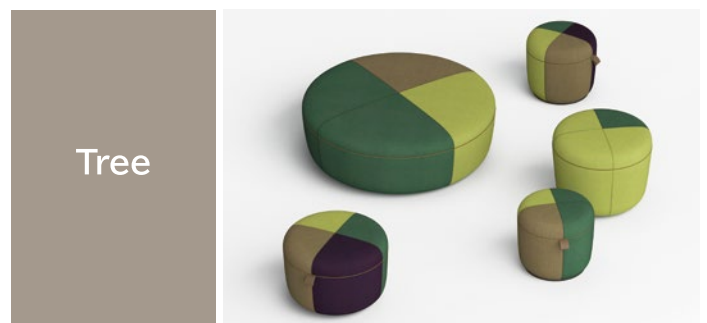

Lives Pouf Kasane

Aristocrats from ancient times used to enjoy seasonal color combinations.

It is a proposal for new color combinations recreating the color sense of the predecessors in modern times, dyed with natural materials.

Seed

From autumn to winter, small red and brown fruits grow all at once on the trees in the forest. The color of the fruit for the plant to increase its offspring.

Tree

When trees gather, they become a forest. From fresh green in spring to deep green in summer, fallen leaves in autumn, and the colors of the trees changing with the seasons.

Water

The rain that falls on the forest soaks into the soil, and after time it becomes a river. The color of the water circulating in the nature.

Shadow

In the forest, various natural processes are repeated and recur cyclically due to the sunlight. The color of the shade of trees, according to the sunlight and the trees.