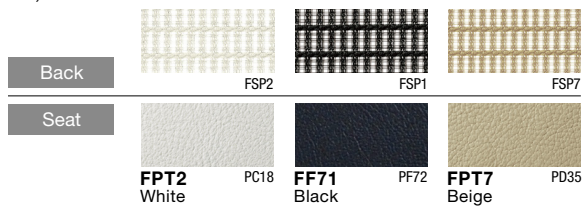

Meeting Chair

Cantilever Chair

CCR □ □ □ □ - **F** □ □ □

Contessa II seconda

- Guest Chair
- Leg type
 - 3: 4-leg with Caster
 - 4: Cantilever
- Frame Finish
 - B: Polished frame
 - G: Silver frame
 - M: Black frame
- Body Color
 - A: Gray body, without Lumbar
 - R: Black body, without Lumbar
 - W: White body, without Lumbar
- Mesh & Fabric Colors

Color Variations

Mesh Back and Mesh Seat

FP□□

Mesh Back and Cushion Seat

FP□□

Mesh Back and Leather Seat

FF71, FPT□

Leather Back and Leather Seat

P□□□

Fixed Headrest

F□□□

P□□□

Contessa II seconda Circular Model

Color options for frame and body

Frame	Black
Body	Black

Armrest types