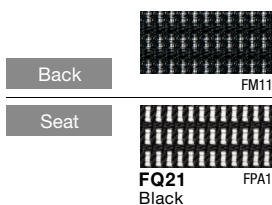

Color Variations

Mesh Back and Mesh Seat