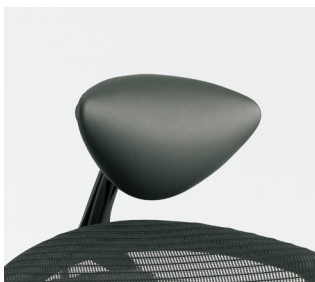

Contessa II
seconda

Spec Guide

Issued October 2023

[BIFMA (mm) Standard]

OKAMURA

Contessa II seconda

Color options for frame and body

Frame	Polished	Polished	Silver	Silver	Black
Body	White	Black	Gray	Black	Black

Armrest types

Adjustable Armrest

Fixed Armrest

Seat types

Cushion

Mesh

Options

Adjustable Headrest

CC501Z-G□□□□
G721: Black, G726: Gray, GB03: White

Fixed Headrest

CC502H-F□□□□
Fixed Headrest, Gray body, mesh
CC502Z-F□□□□
Fixed Headrest, Black body, mesh
CC502X-F□□□□
Fixed Headrest, White body, mesh
CC503Z-F□□□□
Fixed Headrest, Black body, Leather

Color Variations

Mesh Back and Mesh Seat

Mesh Back and Cushion Seat

Mesh Back and Leather Seat

Leather Back and Leather Seat

Type	Cushion Seat	Mesh Seat
5-Star Swivel with Fixed Headrest	<p>With Adjustable Arms φ 700 (leg outside diameter)</p>	<p>With Fixed Arms φ 700 (leg outside diameter)</p>
5-Star Swivel with Adjustable Headrest	<p>With Adjustable Arms φ 700 (leg outside diameter)</p>	<p>With Fixed Arms φ 700 (leg outside diameter)</p>
5-Star Swivel	<p>With Adjustable Arms φ 700 (leg outside diameter)</p>	<p>With Fixed Arms φ 700 (leg outside diameter)</p>
High Stool	<p>With Adjustable Arms φ 700 (leg outside diameter)</p>	<p>With Fixed Arms φ 700 (leg outside diameter)</p>
4-Star Auto-return	<p>With Fixed Arms 560</p>	<p>With Fixed Arms 560</p>
Meeting Chair		
Cantilever Chair		