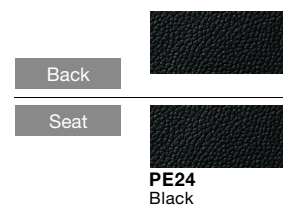

Color Variations

Mesh Back and Mesh Seat

Mesh Back and Cushion Seat

Mesh Back and Leather Seat

Leather Back and Leather Seat

Type	Cushion Seat	Mesh Seat
5-Star Swivel with Fixed Headrest	<p>With Adjustable Arms φ 700 (leg outside diameter)</p>	<p>With Fixed Arms φ 700 (leg outside diameter)</p>
5-Star Swivel with Adjustable Headrest	<p>With Adjustable Arms φ 700 (leg outside diameter)</p>	<p>With Fixed Arms φ 700 (leg outside diameter)</p>
5-Star Swivel	<p>With Adjustable Arms φ 700 (leg outside diameter)</p>	<p>With Fixed Arms φ 700 (leg outside diameter)</p>
High Stool	<p>With Adjustable Arms φ 700 (leg outside diameter)</p>	<p>With Fixed Arms φ 700 (leg outside diameter)</p>
4-Star Auto-return	<p>With Fixed Arms 560</p>	<p>With Fixed Arms 560</p>
Meeting Chair		
Cantilever Chair		