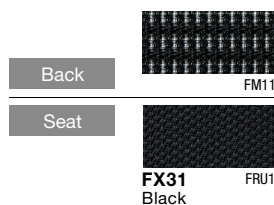

Mesh Back and Cushion Seat