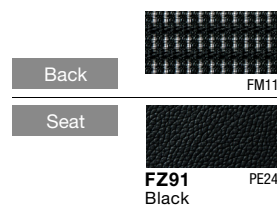

Color Variations

Mesh Back and Mesh Seat

Mesh Back and Cushion Seat

Mesh Back and Leather Seat

Leather Back and Leather Seat

Type	Cushion Seat	Mesh Seat
5-Star Swivel with Fixed Headrest	<p>With Adjustable Arms φ 700 (leg outside diameter)</p>	<p>With Fixed Arms φ 700 (leg outside diameter)</p>
5-Star Swivel with Adjustable Headrest	<p>With Adjustable Arms φ 700 (leg outside diameter)</p>	<p>With Fixed Arms φ 700 (leg outside diameter)</p>
5-Star Swivel	<p>With Adjustable Arms φ 700 (leg outside diameter)</p>	<p>With Fixed Arms φ 700 (leg outside diameter)</p>
High Stool	<p>With Adjustable Arms φ 700 (leg outside diameter)</p>	<p>With Fixed Arms φ 700 (leg outside diameter)</p>
4-Star Auto-return	<p>With Fixed Arms 560</p>	<p>With Fixed Arms 560</p>
Meeting Chair		
Cantilever Chair		