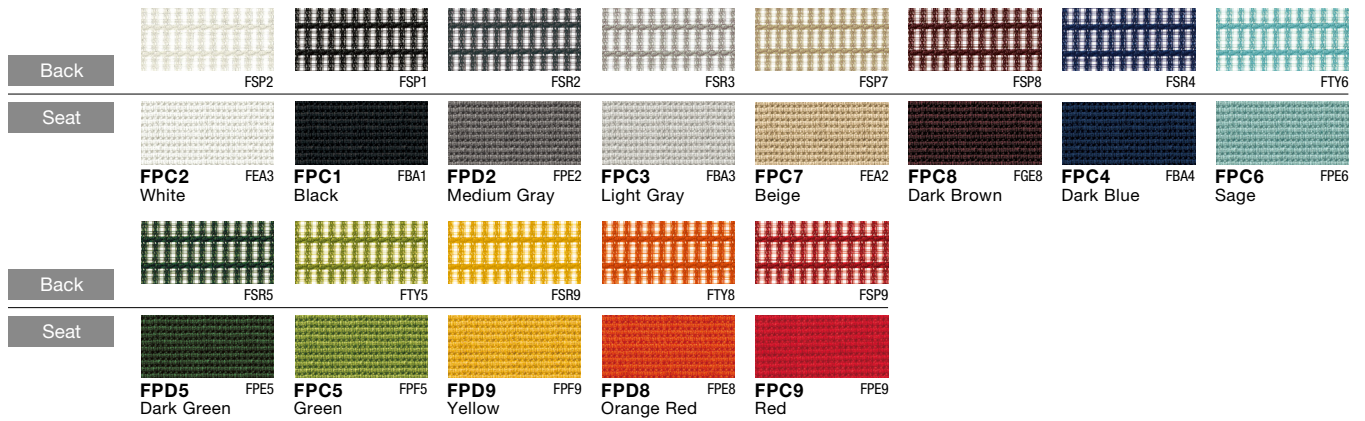

Color Variations

Mesh Back and Mesh Seat

FP□□

Mesh Back and Cushion Seat

FP□□

Mesh Back and Leather Seat

FF71, FPT□

Leather Back and Leather Seat

P□□□

Fixed Headrest

F□□□

P□□□

Contessa II seconda Circular Model

Color options for frame and body

Frame	Black
Body	Black

Armrest types

Color Variations

Mesh Back and Mesh Seat

Mesh Back and Cushion Seat

Mesh Back and Leather Seat

Leather Back and Leather Seat

Type	Cushion Seat	Mesh Seat
5-Star Swivel with Fixed Headrest	<p>With Adjustable Arms φ 700 (leg outside diameter)</p>	<p>With Fixed Arms φ 700 (leg outside diameter)</p>
5-Star Swivel with Adjustable Headrest	<p>With Adjustable Arms φ 700 (leg outside diameter)</p>	<p>With Fixed Arms φ 700 (leg outside diameter)</p>
5-Star Swivel	<p>With Adjustable Arms φ 700 (leg outside diameter)</p>	<p>With Fixed Arms φ 700 (leg outside diameter)</p>
High Stool	<p>With Adjustable Arms φ 700 (leg outside diameter)</p>	<p>With Fixed Arms φ 700 (leg outside diameter)</p>
4-Star Auto-return	<p>With Fixed Arms 560</p>	<p>With Fixed Arms 560</p>
Meeting Chair		
Cantilever Chair		