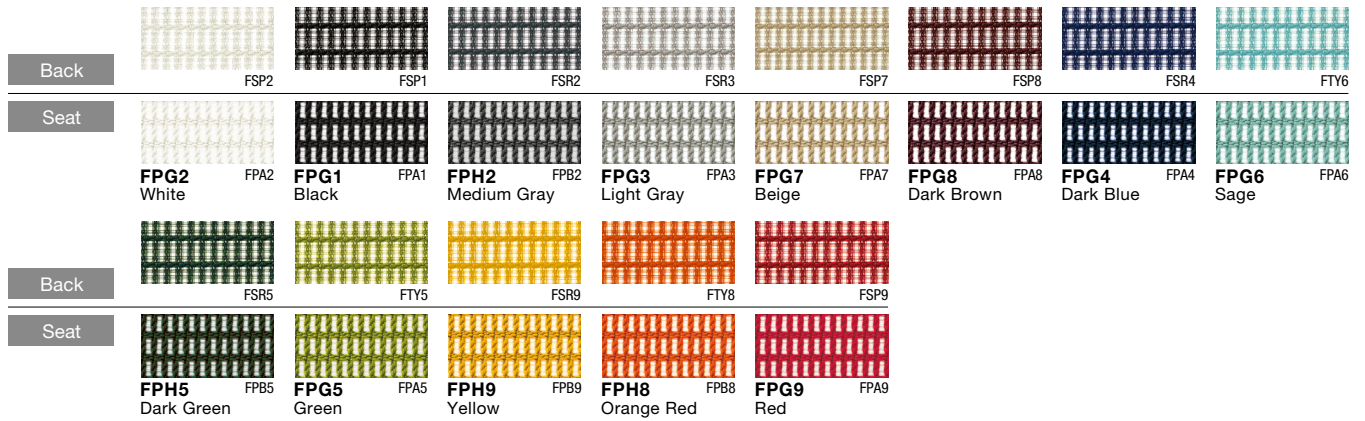

Meeting Chair

Cantilever Chair

CCR □ □ □ □ - **F** □ □ □

Contessa II seconda

- Guest Chair
- Leg type
 - 3: 4-leg with Caster
 - 4: Cantilever
- Frame Finish
 - B: Polished frame
 - G: Silver frame
 - M: Black frame
- Body Color
 - A: Gray body, without Lumbar
 - R: Black body, without Lumbar
 - W: White body, without Lumbar
- Mesh & Fabric Colors

Color Variations

Mesh Back and Mesh Seat

FP□□

Mesh Back and Cushion Seat

FP□□

Mesh Back and Leather Seat

FF71, FPT□

Leather Back and Leather Seat