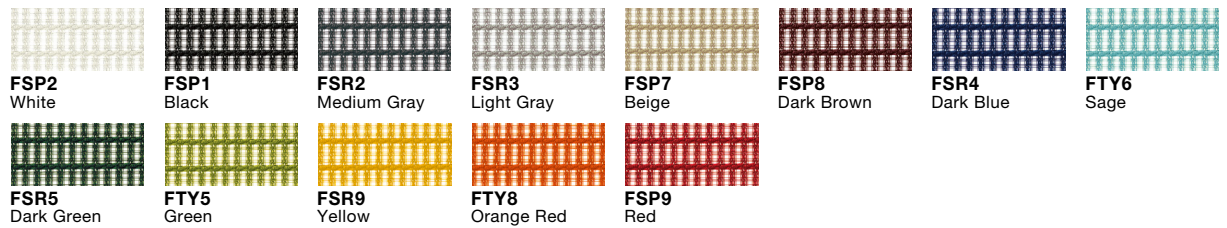

Color Variations

Mesh Back and Mesh Seat

FP□□

Mesh Back and Cushion Seat

FP□□

Mesh Back and Leather Seat

FF71, FPT□

Leather Back and Leather Seat

P□□□

Fixed Headrest

F□□□

P□□□

Contessa II seconda Circular Model

Color options for frame and body

Frame	Black
Body	Black

Armrest types