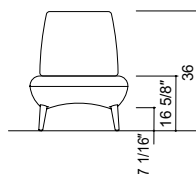

## Lounge type High back

Armless H:47 13/16" SH:16 9/16"

W \ D	29 1/2"	59 1/16"	88 9/16"
38 9/16"			

With arms H:47 13/16" SH:16 9/16"

W \ D	29 1/2"	59 1/16"	88 9/16"
38 9/16"			

# Shapes and Dimensions

## Platform type Standard Seat Height

With backrest H:36" SH:16 9/16"

W D	29 1/2"	59 1/16"	88 9/16"
29 1/2"			
53 1/8"			
59 1/16"			

Single Side

Chaise