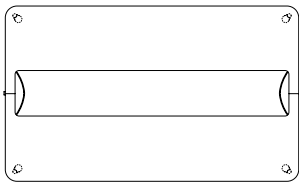

88 9/16"
2 15/16" 82 3/4" 2 15/16"