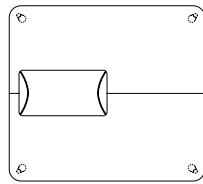

## Platform type Standard Seat Height

With backrest H:36" SH:16 9/16"

W D	29 1/2"	59 1/16"	88 9/16"
29 1/2"			
53 1/8"			
59 1/16"			

Single Side

Chaise

## Platform type Standard Seat Height

59 1/16"  
2 15/16" 53 1/8" 2 15/16"

59 1/16"  
2 15/16" 26 9/16" 29 1/2"

59 1/16"  
16 1/4" 26 9/16" 16 1/4"

7 1/16"  
16 5/8" 19 7/16"  
36

Double Side

53 1/8"  
19 11/16" 13 3/4" 19 11/16"