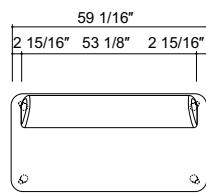

Shapes and Dimensions

Platform type Standard Seat Height

With backrest H:36" SH:16 9/16"

W D	29 1/2"	59 1/16"	88 9/16"
29 1/2"			
53 1/8"			
59 1/16"			

Single Side

Chaise