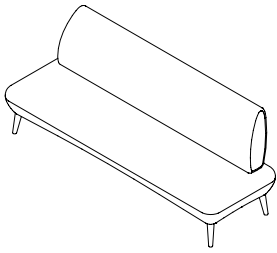

## Lounge type High back

Armless H:47 13/16" SH:16 9/16"

W \ D	29 1/2"	59 1/16"	88 9/16"
38 9/16"			

With arms H:47 13/16" SH:16 9/16"

W \ D	29 1/2"	59 1/16"	88 9/16"
38 9/16"			

## Platform type Standard Seat Height

With backrest H:36" SH:16 9/16"

W D	29 1/2"	59 1/16"	88 9/16"
29 1/2"			
53 1/8"			
59 1/16"			

Single Side

Chaise