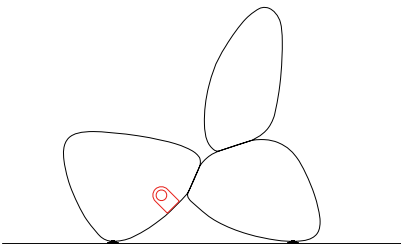

Power Unit Positions

Lounge type

1seater - one side

2-3 seater - both sides