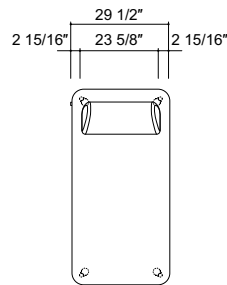

## Lounge type High back

Armless H:47 13/16" SH:16 9/16"

W \ D	29 1/2"	59 1/16"	88 9/16"
38 9/16"			

With arms H:47 13/16" SH:16 9/16"

W \ D	29 1/2"	59 1/16"	88 9/16"
38 9/16"			

# Shapes and Dimensions

## Platform type Standard Seat Height

With backrest H:36" SH:16 9/16"

W D	29 1/2"	59 1/16"	88 9/16"
29 1/2"			
53 1/8"			
59 1/16"			

Single Side

Chaise