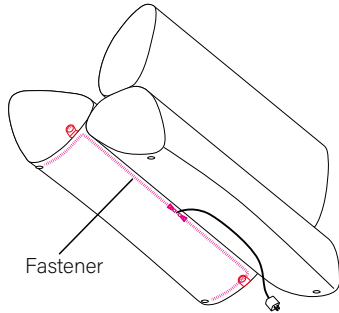

## Wire Routing Diagram

The power cord entry position can be determined within the U-shape fastener on the bottom of seat. This will allow you to minimize the visible loose cable based on the floor outlet location.