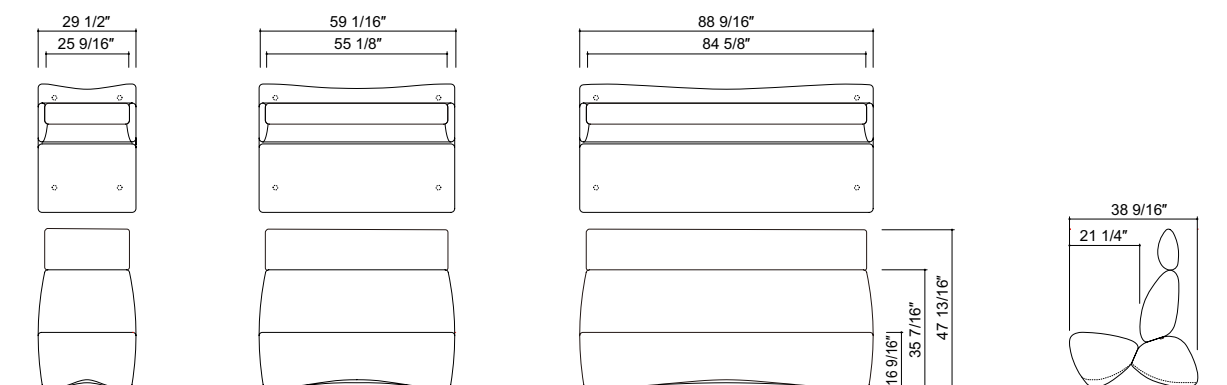

# Shapes and Dimensions

## Lounge type Low back

Armless H:35 7/16" SH:16 9/16"

W \ D	29 1/2"	59 1/16"	88 9/16"
38 9/16"			

With arms H:35 7/16" SH:16 9/16"

W \ D	29 1/2"	59 1/16"	88 9/16"
38 9/16"			

## Lounge type High back

Armless H:47 13/16" SH:16 9/16"

W \ D	29 1/2"	59 1/16"	88 9/16"
38 9/16"			

With arms H:47 13/16" SH:16 9/16"

W \ D	29 1/2"	59 1/16"	88 9/16"
38 9/16"			