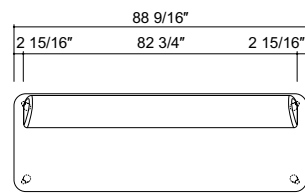

Shapes and Dimensions

Platform type Standard Seat Height

With backrest H:36" SH:16 9/16"

W D	29 1/2"	59 1/16"	88 9/16"
29 1/2"			
53 1/8"			
59 1/16"			

Single Side

Chaise