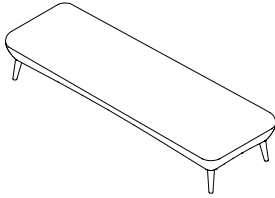

## Platform type Standard Seat Height

59 1/16"  
2 15/16" 53 1/8" 2 15/16"

59 1/16"  
2 15/16" 26 9/16" 29 1/2"

59 1/16"  
16 1/4" 26 9/16" 16 1/4"

7 1/16"  
16 5/8" 19 7/16"  
36

Double Side

53 1/8"  
19 11/16" 13 3/4" 19 11/16"

88 9/16"  
2 15/16" 82 3/4" 2 15/16"

88 9/16"  
2 15/16" 41 5/16" 44 5/16"

88 9/16"  
23 5/8" 41 5/16" 23 5/8"

7 1/16"  
16 5/8" 19 7/16"  
36

Double Side

53 1/8"  
19 11/16" 13 3/4" 19 11/16"

59 1/16"  
19 11/16" 19 11/16" 19 11/16"

Square

59 1/16"  
19 11/16" 19 11/16" 19 11/16"

7 1/16"  
16 5/8" 19 7/16"  
36

## Platform type Standard Seat Height

Without backrest H: 16 9/16"

W \ D	29 1/2"	59 1/16"	88 9/16"
29 1/2"			
53 1/8"			
59 1/16"			

Single Side

Double Side

Square