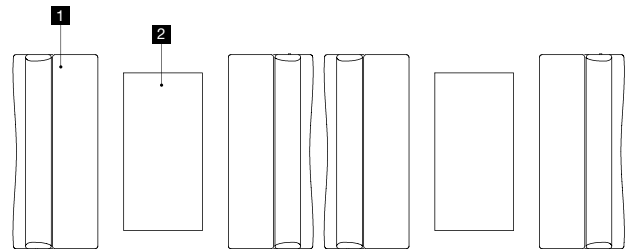

Configuration B - Lounge

Description	Item Code	Qty
1 NAGARE Lounge, 3 seater, High back without arm	4LNABC-F□□□	4
2 Traverse Satellite, Standard height table, Rectangle, 72"L 36"W, Clear anodized leg	4LSAGB-MDM□/W□□□	2