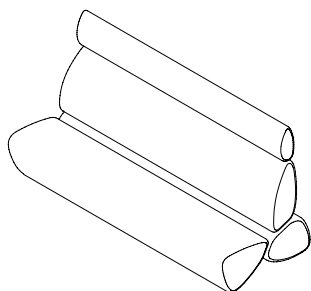

Shapes and Dimensions

Lounge type High back

Armless H:47 13/16" SH:16 9/16"