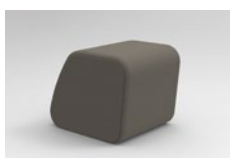

Ottoman

Handy ottoman can be used as a footrest and can be combined with Lounge and Platform.

H:16 9/16"

Depth	Width	Code
20 11/16"	17 5/16"	4LNAYA-F□□□

Common Specification: Upholstered seat with glides