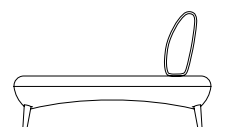

## Platform type Standard Seat Height

With backrest H:36" SH:16 9/16"

W D	29 1/2"	59 1/16"	88 9/16"
29 1/2"			
53 1/8"			
59 1/16"			

Single Side

Chaise