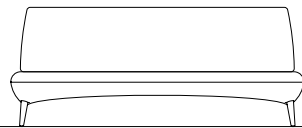

## Platform type Standard Seat Height

With backrest H:36" SH:16 9/16"

W D	29 1/2"	59 1/16"	88 9/16"
29 1/2"			
53 1/8"			
59 1/16"			

Single Side

Chaise