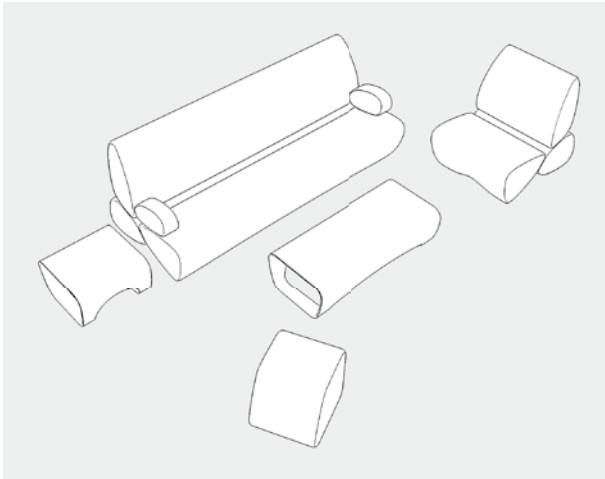

Typical Configurations

How to Choose

STEP 1	Sofa type	STEP 2	Shape Size Height	STEP 3	Power accessory	STEP 4	Upholstery		
Specify a sofa type; -Lounge -Platform		Specify a sofa item code; <table border="0"> <tr> <td>Lounge</td> <td>Platform</td> </tr> <tr> <td>-Backrest height</td> <td>-Seat height</td> </tr> <tr> <td>-Armless/With arms</td> <td>-Backrest type</td> </tr> <tr> <td>-Width</td> <td>-Depth</td> </tr> <tr> <td></td> <td>-Width</td> </tr> <tr> <td></td> <td>-Leg finish</td> </tr> </table>		Specify a sofa item code with additional cutout(s) for power accessory installation.		Specify an item code of the power accessory kit; -Power/USB charger -Color		Specify a fabric color code. -Plain -Interlock -Hopsack -Twill -Uniform Melange	

Layout Samples

Configuration A - Lounge

Description	Item Code	Qty
1 NAGARE Lounge, 3 seater, Low back with arms	4LNAAF-F□□□	1
2 NAGARE Lounge, 1 seater, Low back without arm	4LNAAA-F□□□	1
3 NAGARE Occasional table, 47 1/4"W	4LNAWB-WE□□/MGY□	1
4 NAGARE Occasional table, 21 5/8"W	4LNAWA-WE□□/MGY□	1
5 NAGARE Ottoman	4LNAYA-F□□□	1