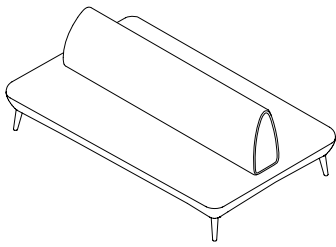

Shapes and Dimensions

Platform type Standard Seat Height