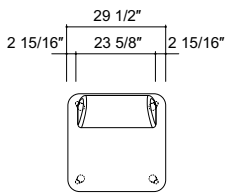

# Shapes and Dimensions

## Lounge type High back

Armless H:47 13/16" SH:16 9/16"

W \ D	29 1/2"	59 1/16"	88 9/16"
38 9/16"			

With arms H:47 13/16" SH:16 9/16"

W \ D	29 1/2"	59 1/16"	88 9/16"
38 9/16"			

## Platform type Standard Seat Height

With backrest H:36" SH:16 9/16"

W D	29 1/2"	59 1/16"	88 9/16"
29 1/2"			
53 1/8"			
59 1/16"			

Single Side

Chaise