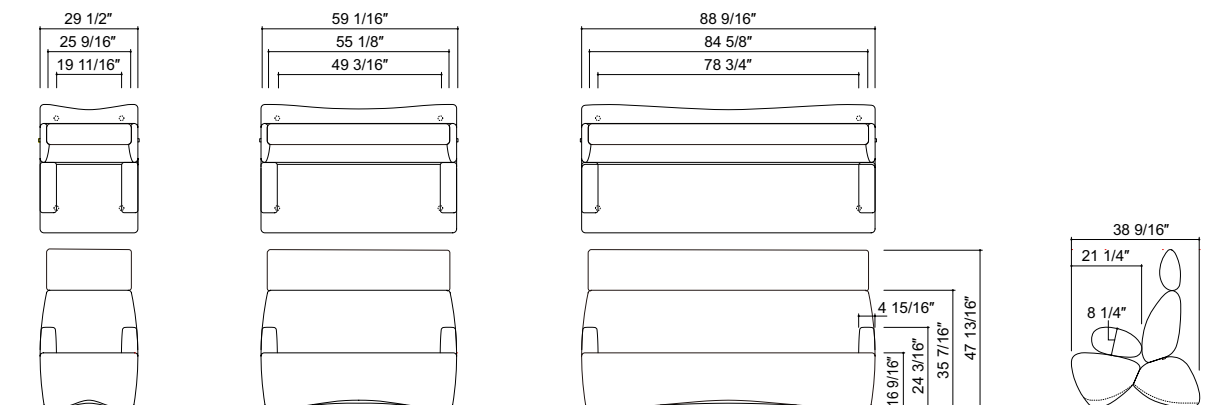

# Shapes and Dimensions

## Lounge type High back

Armless H:47 13/16" SH:16 9/16"

W \ D	29 1/2"	59 1/16"	88 9/16"
38 9/16"			

With arms H:47 13/16" SH:16 9/16"

W \ D	29 1/2"	59 1/16"	88 9/16"
38 9/16"			

## Platform type Standard Seat Height

With backrest H:36" SH:16 9/16"

W D	29 1/2"	59 1/16"	88 9/16"
29 1/2"			
53 1/8"			
59 1/16"			

Single Side

Chaise