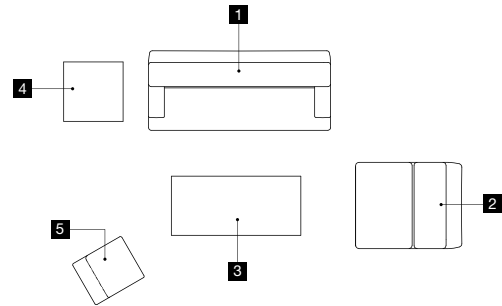

Typical Configurations

How to Choose

STEP 1	Sofa type	STEP 2	Shape Size Height	STEP 3	Power accessory	STEP 4	Upholstery		
Specify a sofa type; -Lounge -Platform		Specify a sofa item code; <table border="0"> <tr> <td>Lounge</td> <td>Platform</td> </tr> <tr> <td>-Backrest height</td> <td>-Seat height</td> </tr> <tr> <td>-Armless/With arms</td> <td>-Backrest type</td> </tr> <tr> <td>-Width</td> <td>-Depth</td> </tr> <tr> <td></td> <td>-Width</td> </tr> <tr> <td></td> <td>-Leg finish</td> </tr> </table>		Specify a sofa item code with additional cutout(s) for power accessory installation.		Specify an item code of the power accessory kit; -Power/USB charger -Color		Specify a fabric color code. -Plain -Interlock -Hopsack -Twill -Uniform Melange	

Layout Samples

Configuration A - Lounge

Description	Item Code	Qty
1 NAGARE Lounge, 3 seater, Low back with arms	4LNAAF-F□□□	1
2 NAGARE Lounge, 1 seater, Low back without arm	4LNAAA-F□□□	1
3 NAGARE Occasional table, 47 1/4"W	4LNAWB-WE□□/MGY□	1
4 NAGARE Occasional table, 21 5/8"W	4LNAWA-WE□□/MGY□	1
5 NAGARE Ottoman	4LNAYA-F□□□	1