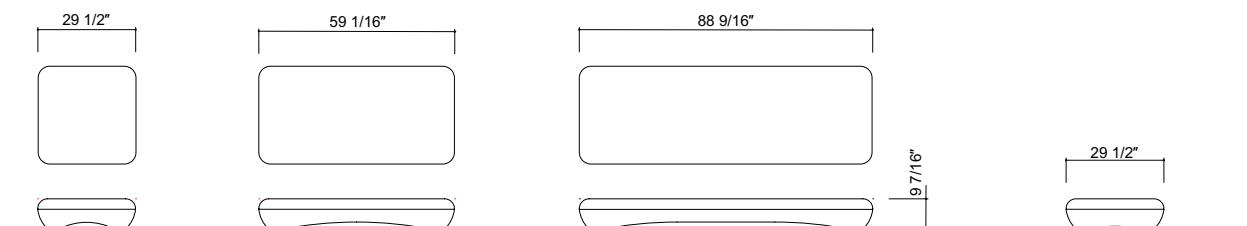

## Platform type Standard Seat Height

Without backrest H: 16 9/16"

W \ D	29 1/2"	59 1/16"	88 9/16"
29 1/2"			
53 1/8"			
59 1/16"			

Single Side

Double Side

Square

## Platform type Low Seat

With backrest H:28 7/8" SH:9 7/16"

W \ D	29 1/2"	59 1/16"	88 9/16"
29 1/2"			
59 1/16"			

Without backrest H:9 7/16"

W \ D	29 1/2"	59 1/16"	88 9/16"
29 1/2"			