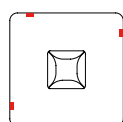

Integrated Technology

Power outlet available on both sides of 2 or 3-seat sofa, one side of 1-seat. USB charging ports may be specified.

Wire Routing Diagram

The power cord entry position can be determined within the U-shape fastener on the bottom of seat. This will allow you to minimize the visible loose cable based on the floor outlet location.

Power Unit Positions

Lounge type

1seater - one side

2-3 seater - both sides

Platform type Single Side Standard & Low seat

1seater - one side

2-3 seater - both sides

Platform type Double Side

4 places

Platform type Chaise Standard & Low seat

one side

Platform type Square

4 places

Colors

Steel bracket color matches the power unit color.