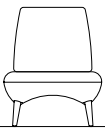

## Platform type Standard Seat Height

With backrest H:36" SH:16 9/16"

W D	29 1/2"	59 1/16"	88 9/16"
29 1/2"			
53 1/8"			
59 1/16"			

Single Side

Chaise

## Platform type Standard Seat Height

59 1/16"  
2 15/16" 53 1/8" 2 15/16"

59 1/16"  
2 15/16" 26 9/16" 29 1/2"

59 1/16"  
16 1/4" 26 9/16" 16 1/4"

7 1/16"  
16 5/8" 19 7/16"  
36

Double Side

53 1/8"  
19 11/16" 13 3/4" 19 11/16"