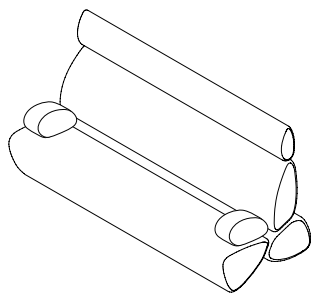

## Lounge type High back

Armless H:47 13/16" SH:16 9/16"

W \ D	29 1/2"	59 1/16"	88 9/16"
38 9/16"			

With arms H:47 13/16" SH:16 9/16"

W \ D	29 1/2"	59 1/16"	88 9/16"
38 9/16"			