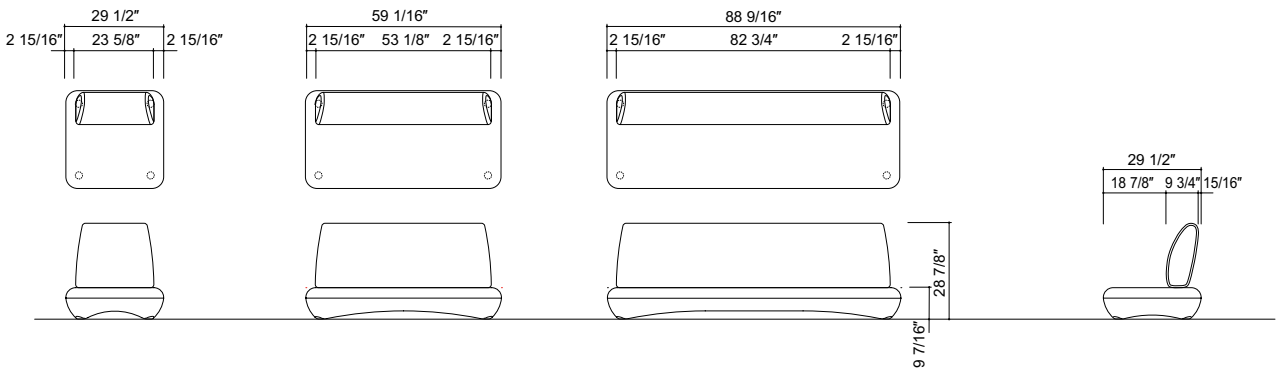

W \ D	29 1/2"	59 1/16"	88 9/16"
29 1/2"			
59 1/16"