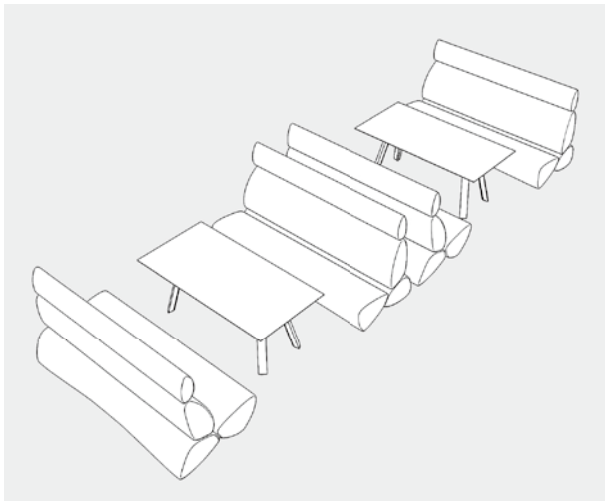

Configuration B - Lounge

Description	Item Code	Qty
1 NAGARE Lounge, 3 seater, High back without arm	4LNABC-F□□□	4
2 Traverse Satellite, Standard height table, Rectangle, 72"L 36"W, Clear anodized leg	4LSAGB-MDM□/W□□□	2