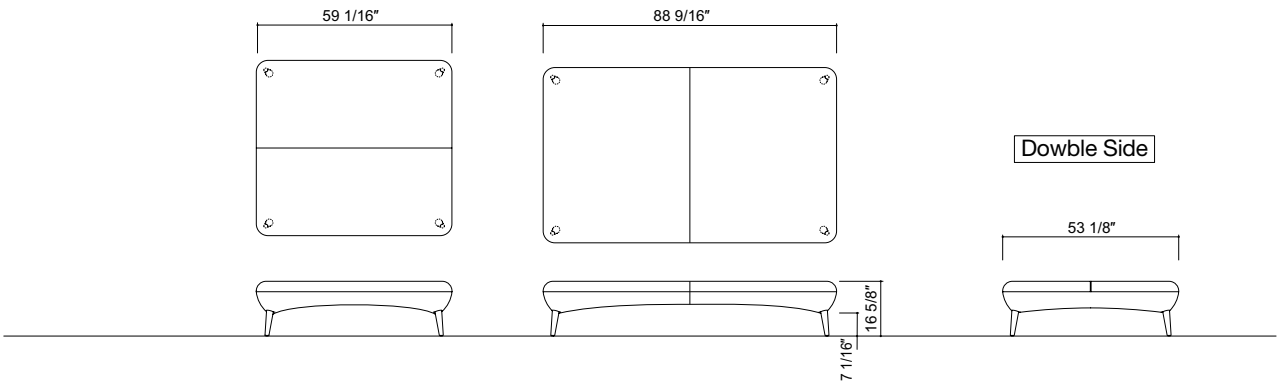

## Platform type Standard Seat Height

Without backrest H: 16 9/16"

W \ D	29 1/2"	59 1/16"	88 9/16"
29 1/2"			
53 1/8"			
59 1/16"			

Single Side

Double Side

Square