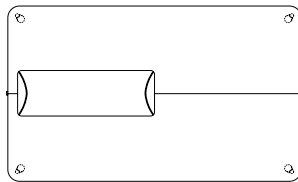

## Platform type Standard Seat Height

59 1/16"  
2 15/16" 53 1/8" 2 15/16"

59 1/16"  
2 15/16" 26 9/16" 29 1/2"

59 1/16"  
16 1/4" 26 9/16" 16 1/4"

7 1/16"  
16 5/8" 19 7/16"  
36

Double Side

53 1/8"  
19 11/16" 13 3/4" 19 11/16"

88 9/16"  
2 15/16" 82 3/4" 2 15/16"

88 9/16"  
2 15/16" 41 5/16" 44 5/16"

88 9/16"  
23 5/8" 41 5/16" 23 5/8"

7 1/16"  
16 5/8" 19 7/16"  
36

Double Side

53 1/8"  
19 11/16" 13 3/4" 19 11/16"

59 1/16"  
19 11/16" 19 11/16" 19 11/16"