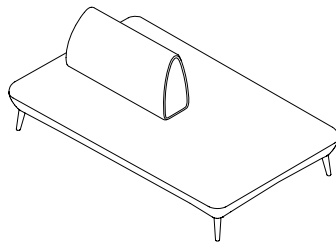

Shapes and Dimensions

Platform type Standard Seat Height