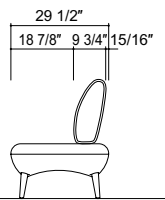

## Lounge type High back

Armless H:47 13/16" SH:16 9/16"

W \ D	29 1/2"	59 1/16"	88 9/16"
38 9/16"			

With arms H:47 13/16" SH:16 9/16"

W \ D	29 1/2"	59 1/16"	88 9/16"
38 9/16"			

# Shapes and Dimensions

## Platform type Standard Seat Height

With backrest H:36" SH:16 9/16"

W D	29 1/2"	59 1/16"	88 9/16"
29 1/2"			
53 1/8"			
59 1/16"			

Single Side

Chaise