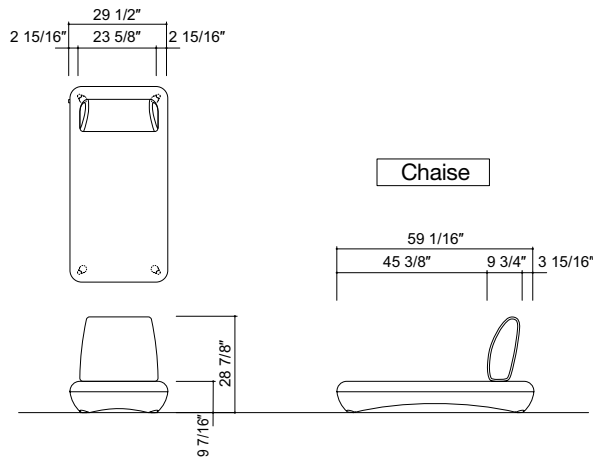

W \ D	29 1/2"	59 1/16"	88 9/16"
29 1/2"			
59 1/16"