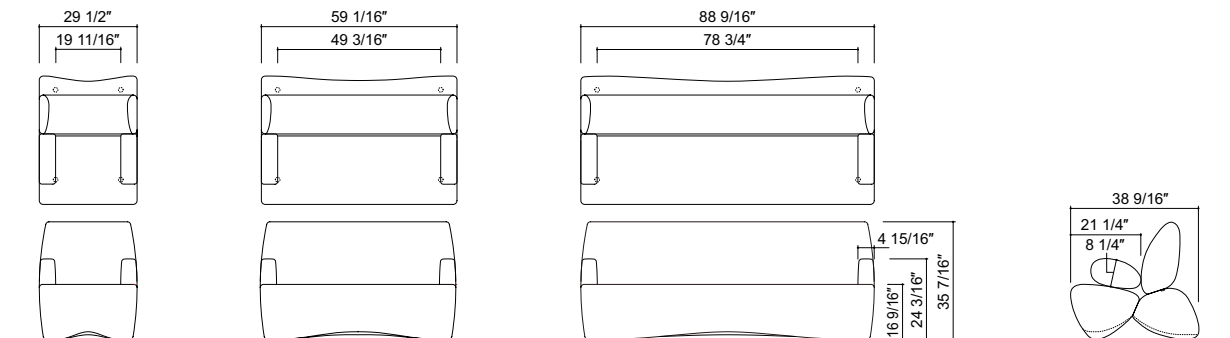

# Shapes and Dimensions

## Lounge type Low back

Armless H:35 7/16" SH:16 9/16"

W \ D	29 1/2"	59 1/16"	88 9/16"
38 9/16"			

With arms H:35 7/16" SH:16 9/16"

W \ D	29 1/2"	59 1/16"	88 9/16"
38 9/16"			