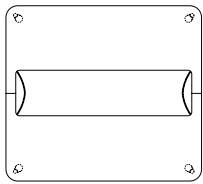

59 1/16"
2 15/16" 53 1/8" 2 15/16"