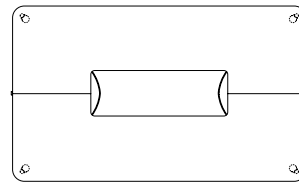

## Platform type Standard Seat Height

59 1/16"  
2 15/16" 53 1/8" 2 15/16"

59 1/16"  
2 15/16" 26 9/16" 29 1/2"

59 1/16"  
16 1/4" 26 9/16" 16 1/4"

7 1/16"  
16 5/8" 19 7/16"  
36

Double Side

53 1/8"  
19 11/16" 13 3/4" 19 11/16"

88 9/16"  
2 15/16" 82 3/4" 2 15/16"

88 9/16"  
2 15/16" 41 5/16" 44 5/16"

88 9/16"  
23 5/8" 41 5/16" 23 5/8"

7 1/16"  
16 5/8" 19 7/16"  
36

Double Side

53 1/8"  
19 11/16" 13 3/4" 19 11/16"

59 1/16"  
19 11/16" 19 11/16" 19 11/16"