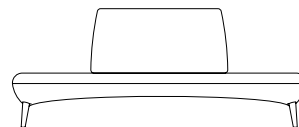

88 9/16"
23 5/8" 41 5/16" 23 5/8"