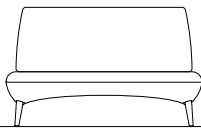

## Platform type Standard Seat Height

With backrest H:36" SH:16 9/16"

W D	29 1/2"	59 1/16"	88 9/16"
29 1/2"			
53 1/8"			
59 1/16"			

Single Side

Chaise