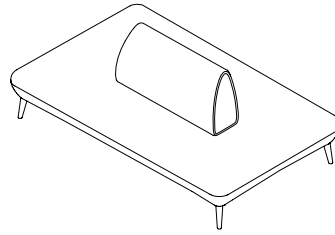

Shapes and Dimensions

Platform type Standard Seat Height