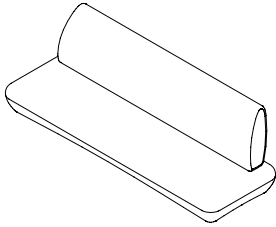

Drawing

Platform type Low Seat

With backrest H:28 7/8" SH:9 7/16"