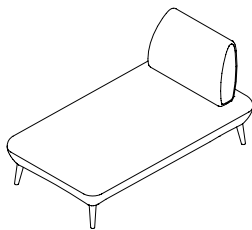

## Lounge type High back

Armless H:47 13/16" SH:16 9/16"

W \ D	29 1/2"	59 1/16"	88 9/16"
38 9/16"			

With arms H:47 13/16" SH:16 9/16"

W \ D	29 1/2"	59 1/16"	88 9/16"
38 9/16"			

## Platform type Standard Seat Height

With backrest H:36" SH:16 9/16"

W D	29 1/2"	59 1/16"	88 9/16"
29 1/2"			
53 1/8"			
59 1/16"			

Single Side

Chaise

## Platform type Standard Seat Height

59 1/16"  
2 15/16" 53 1/8" 2 15/16"

59 1/16"  
2 15/16" 26 9/16" 29 1/2"

59 1/16"  
16 1/4" 26 9/16" 16 1/4"

7 1/16"  
16 5/8" 19 7/16"  
36

Double Side

53 1/8"  
19 11/16" 13 3/4" 19 11/16"