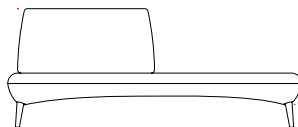

## Platform type Standard Seat Height

With backrest H:36" SH:16 9/16"

W D	29 1/2"	59 1/16"	88 9/16"
29 1/2"			
53 1/8"			
59 1/16"			

Single Side

Chaise

## Platform type Standard Seat Height

59 1/16"  
2 15/16" 53 1/8" 2 15/16"

59 1/16"  
2 15/16" 26 9/16" 29 1/2"

59 1/16"  
16 1/4" 26 9/16" 16 1/4"

7 1/16"  
16 5/8" 19 7/16"  
36

Double Side

53 1/8"  
19 11/16" 13 3/4" 19 11/16"

88 9/16"  
2 15/16" 82 3/4" 2 15/16"

88 9/16"  
2 15/16" 41 5/16" 44 5/16"

88 9/16"  
23 5/8" 41 5/16" 23 5/8"

7 1/16"  
16 5/8" 19 7/16"  
36

Double Side

53 1/8"  
19 11/16" 13 3/4" 19 11/16"

59 1/16"  
19 11/16" 19 11/16" 19 11/16"