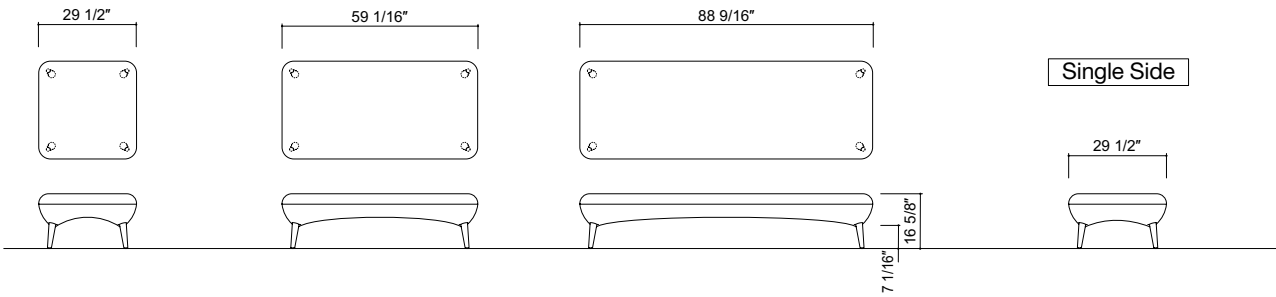

## Platform type Standard Seat Height

Without backrest H: 16 9/16"

W \ D	29 1/2"	59 1/16"	88 9/16"
29 1/2"			
53 1/8"			
59 1/16"			

Single Side

Double Side

Square