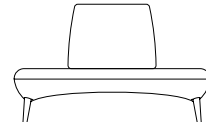

## Platform type Standard Seat Height

59 1/16"  
2 15/16" 53 1/8" 2 15/16"

59 1/16"  
2 15/16" 26 9/16" 29 1/2"

59 1/16"  
16 1/4" 26 9/16" 16 1/4"

7 1/16"  
16 5/8" 19 7/16"  
36

Double Side

53 1/8"  
19 11/16" 13 3/4" 19 11/16"