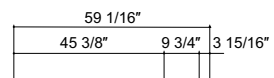

## Platform type Standard Seat Height

With backrest H:36" SH:16 9/16"

W D	29 1/2"	59 1/16"	88 9/16"
29 1/2"			
53 1/8"			
59 1/16"			

Single Side

Chaise