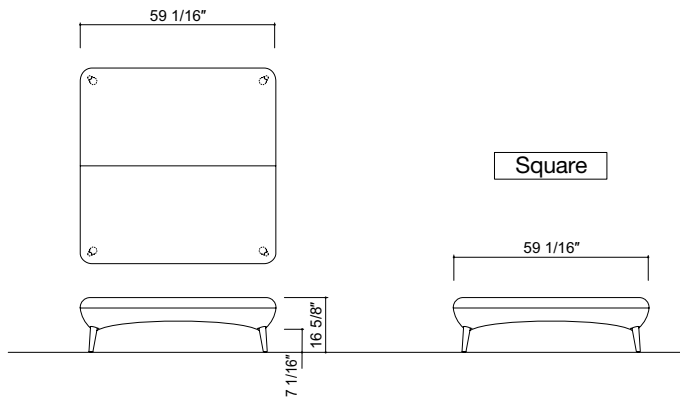

## Platform type Standard Seat Height

Without backrest H: 16 9/16"

W \ D	29 1/2"	59 1/16"	88 9/16"
29 1/2"			
53 1/8"			
59 1/16"			

Single Side

Double Side

Square