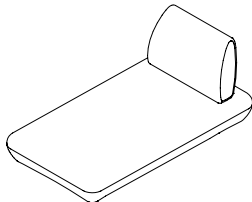

W \ D	29 1/2"	59 1/16"	88 9/16"
29 1/2"			
59 1/16"