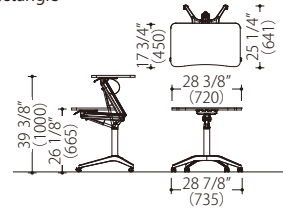

Risefit III

okamura

Variations :

■ Tabletop shape

Bean

Oval

Rectangle

Functions :

The height adjustment range is from 26 1/8" – 39 3/8" (665 mm to 1,000 mm)

inch (mm)

Column and Arm: Black
Base: Black

Column and Arm: White
Base: Polished Aluminum

Column and Arm: Black
Base: Polished Aluminum