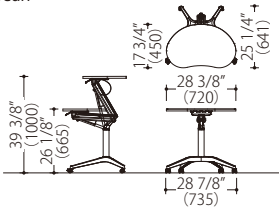

Risefit III

okamura

Variations :

■ Tabletop shape

Bean

Oval

Rectangle

Functions :

The height adjustment range is from 26 1/8" – 39 3/8" (665 mm to 1,000 mm)

inch (mm)

Column and Arm: Black
Base: Black

Column and Arm: White
Base: Polished Aluminum

Column and Arm: Black
Base: Polished Aluminum