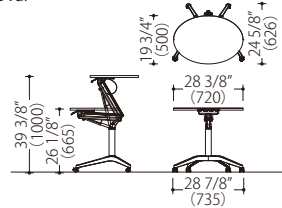

Risefit III

okamura

Variations :

■ Tabletop shape

Bean

Oval

Rectangle

Functions :

The height adjustment range is from 26 1/8" – 39 3/8" (665 mm to 1,000 mm)

inch (mm)

Column and Arm: Black
Base: Black

Column and Arm: White
Base: Polished Aluminum

Column and Arm: Black
Base: Polished Aluminum