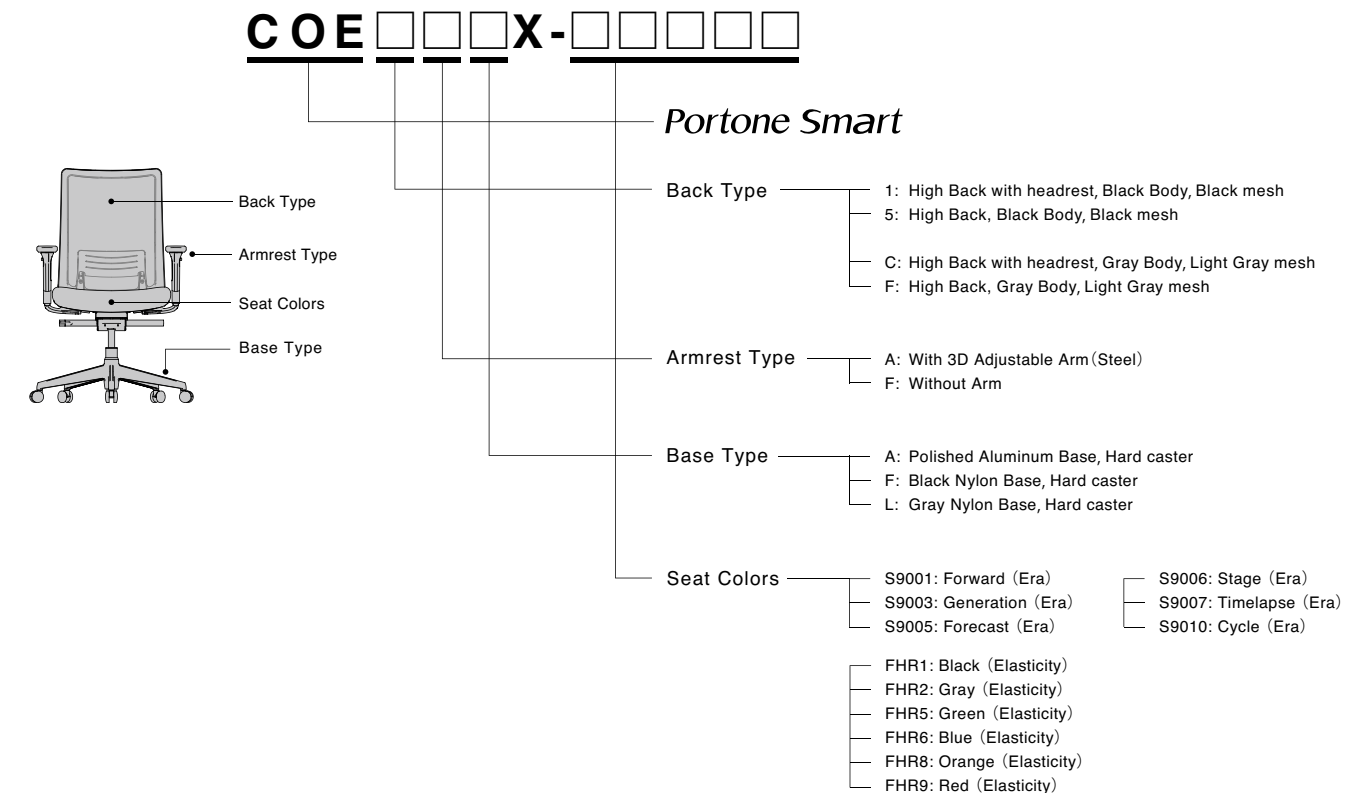

S9010
Cycle

Portone

Product Code

Portone Smart

Product Code

Portone

Dimensions

Type	High Back	High Back with headrest
3D Adjustable Arms		