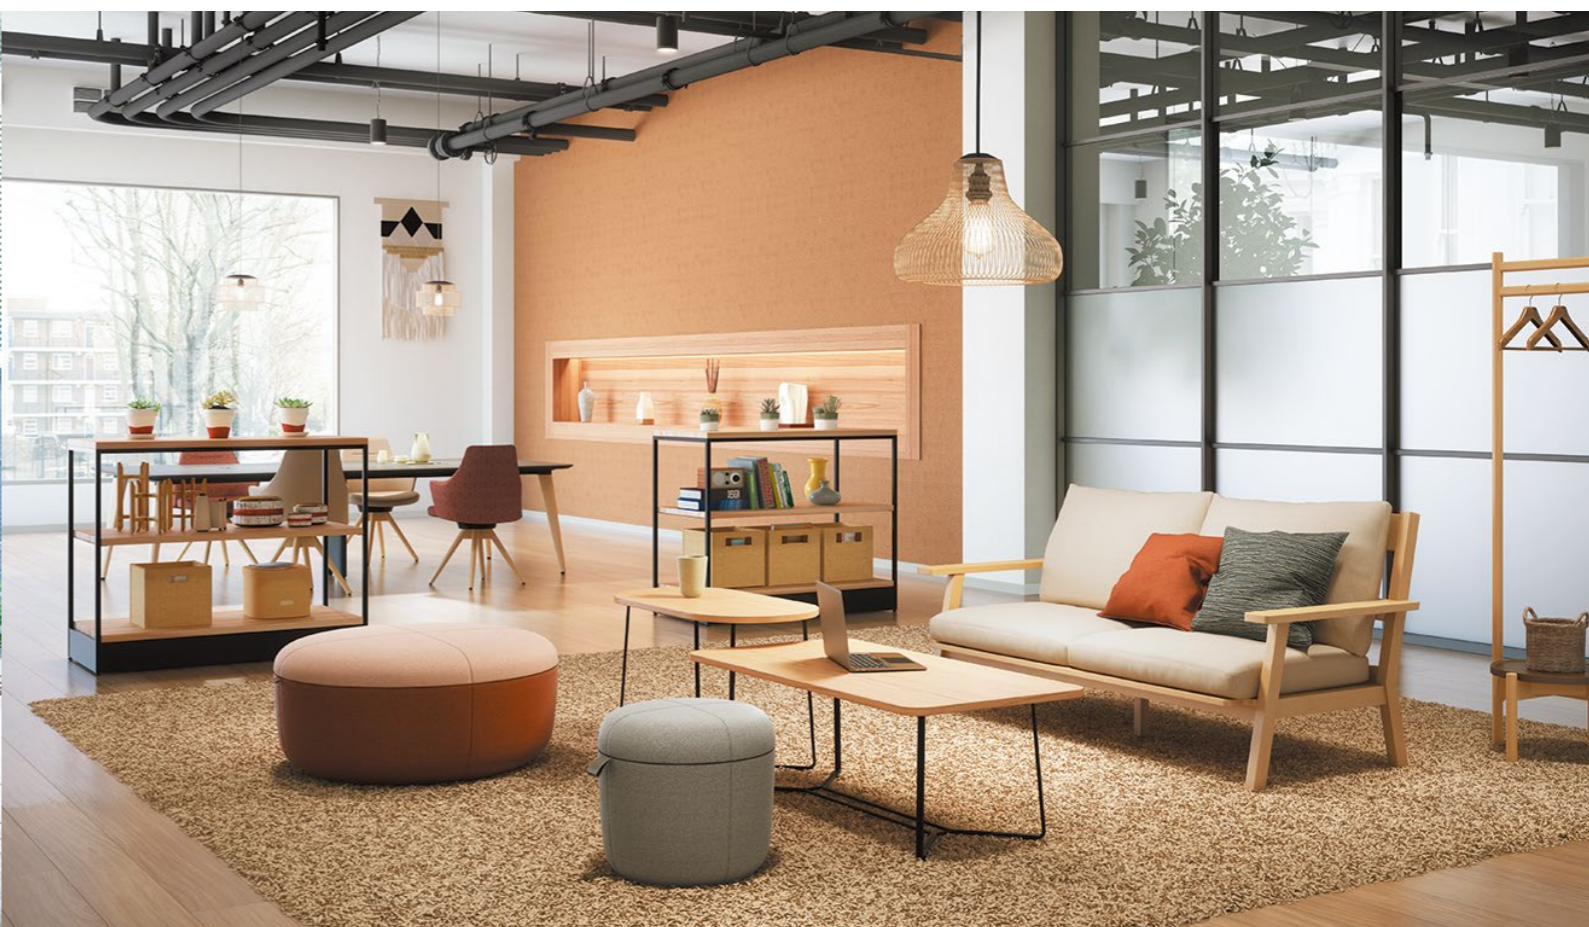

Coziness to your workplace

Lives Pouf is designed to encourage creative thinking and to support informal ways of working and collaboration in the shared areas of the workplace – such as cafes and touch down points, break-out spaces, co-working environments.

Its softness and warmth allow you to create a place to repose within the information storm of our times.

With a wide range of upholstery options Lives Pouf can match with any interior design.

Features