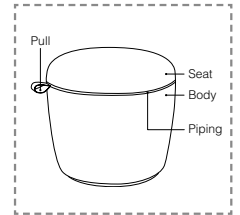

Line up

Height	Fabric	Φ 450 (17 3/4" dia)	Φ 600 (23 5/8" dia)	Φ 900 (35 7/16" dia)	Φ 1200 (47 1/4" dia)
500 (19 11/16")	Interlock	—	MS36HSN-FNW □	—	—
	Twill	—	MS36HSN-FNX □	—	—
420 (16 9/16")	Interlock	MS36MCN-FNW □	MS36MSN-FNW □	MS36MLN-FNW □	MS36MXN-FNW □
	Twill	MS36MCN-FNX □	MS36MSN-FNX □	MS36MLN-FNX □	MS36MXN-FNX □
340 (13 3/8")	Interlock	MS36LCN-FNW □	MS36LSN-FNW □	—	—
	Twill	MS36LCN-FNX □	MS36LSN-FNX □	—	—
Dimensions					

Colors

Interlock

Color code	FNW2 Beige	FNW3 Dark Brown	FNW1 Gray	FNW0 Dark Gray	FNW4 Indigo	FNW9 Sage	FNW5 Dark Green	FNW7 Yellow	FNW6 Terracotta	FNW8 Pale Pink
Seat & Body	FXW2	FXW3	FXW1	FXW0	FXW4	FXW9	FXW5	FXW7	FXW6	FXW8
Piping	FKY7	FKY3	FKY2	FKY1	FKY4	FKY6	FKY5	FKY9	FKY8	FKZ7
Pull	P346	P346	P601	P601	P601	P601	PE76	PE76	PE77	PE77

Twill

Color code	FNX2 Beige	FNX3 Light Gray	FNX1 Gray	FNX0 Dark Gray	FNX4 Dark Blue	FNX9 Sage	FNX5 Dark Green	FNX7 Yellow Green	FNX6 Terracotta	FNX8 Pale Pink
Seat & Body	FKY7	FKY3	FKY2	FKY1	FKY4	FKY6	FKY5	FKY9	FKY8	FKZ7
Piping	FJW2	FJW3	FJW1	FJW0	FJW4	FJW9	FJW5	FJW7	FJW6	FJW8
Pull	P346	P346	P601	P601	P601	P601	PE76	PE76	PE77	PE77

*Twill upholstery has a few tuck lines at the bottom edge of the body except Φ450 (17 3/4" dia).