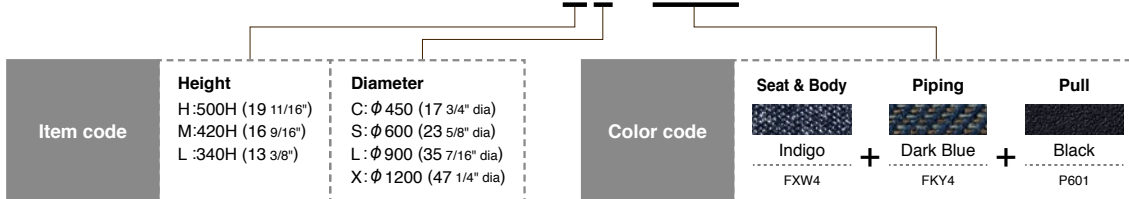

Line up

Height	Fabric	Φ 450 (17 3/4" dia)	Φ 600 (23 5/8" dia)	Φ 900 (35 7/16" dia)	Φ 1200 (47 1/4" dia)
500 (19 11/16")	Interlock	—	MS36HSN-FNW □	—	—
	Twill	—	MS36HSN-FNX □	—	—
420 (16 9/16")	Interlock	MS36MCN-FNW □	MS36MSN-FNW □	MS36MLN-FNW □	MS36MXN-FNW □
	Twill	MS36MCN-FNX □	MS36MSN-FNX □	MS36MLN-FNX □	MS36MXN-FNX □
340 (13 3/8")	Interlock	MS36LCN-FNW □	MS36LSN-FNW □	—	—
	Twill	MS36LCN-FNX □	MS36LSN-FNX □	—	—
Dimensions					

Colors

Interlock

Color code	FNW2 Beige	FNW3 Dark Brown	FNW1 Gray	FNW0 Dark Gray	FNW4 Indigo	FNW9 Sage	FNW5 Dark Green	FNW7 Yellow	FNW6 Terracotta	FNW8 Pale Pink
Seat & Body	FXW2	FXW3	FXW1	FXW0	FXW4	FXW9	FXW5	FXW7	FXW6	FXW8
Piping	FKY7	FKY3	FKY2	FKY1	FKY4	FKY6	FKY5	FKY9	FKY8	FKZ7
Pull	P346	P346	P601	P601	P601	P601	PE76	PE76	PE77	PE77

Twill

Color code	FNX2 Beige	FNX3 Light Gray	FNX1 Gray	FNX0 Dark Gray	FNX4 Dark Blue	FNX9 Sage	FNX5 Dark Green	FNX7 Yellow Green	FNX6 Terracotta	FNX8 Pale Pink
Seat & Body	FKY7	FKY3	FKY2	FKY1	FKY4	FKY6	FKY5	FKY9	FKY8	FKZ7
Piping	FJW2	FJW3	FJW1	FJW0	FJW4	FJW9	FJW5	FJW7	FJW6	FJW8
Pull	P346	P346	P601	P601	P601	P601	PE76	PE76	PE77	PE77

*Twill upholstery has a few tuck lines at the bottom edge of the body except Φ450 (17 3/4" dia).

Item code example

MS36MLN-FNW4

Sustainability

OKAMURA

OKAMURA CORPORATION
International Sales & Marketing Div.
www.okamura.com

The products listed in this catalog are available as of April 2021. Please note that specifications, dimensions, and colors are subject to change without notice. The colors of the actual products may differ somewhat from the colors shown in the catalog, depending on printing conditions.