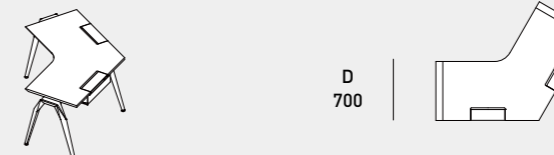

*The width of Outset Leg and Wood Trim is 80mm. Subtract 160mm from the total width of a bench to find out the total width of a table top for a bench with Outset Leg and with Wood Trim.
 *All sizes are available with and without Center Rail.

Meeting Table

Standard Height (H=750)

Standing Height (H=1000)

*All sizes are available with and without flip lid.

Single Desk

Inset Leg

Outset Leg

Manager Desk

Outset Leg With Wood Trim

Outset Leg

L-Shape Desk (90°, 120°)

Inset Leg

Outset Leg

Outset Leg With Wood Trim

Inset Leg

Outset Leg

Outset Leg With Wood Trim

Statement of Line

Panels

For Bench

Fixed Full Length Panel

Fixed End Panel

Modesty Panel

Freestanding Spot Panel