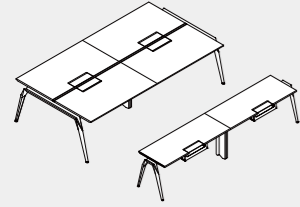

Statement of Line

Bench (Double / Single)

Inset Leg

Outset Leg

Outset Leg With Wood Trim

Widths Available

Cluster 1	Cluster 2	Cluster 3
1200	2400	3600
1400	2800	4200
1500	3000	4500
1600	3200	4800
1800	3600	5400
2400	4800	7200

*The width of Outset Leg and Wood Trim is 80mm. Subtract 160mm from the total width of a bench to find out the total width of a table top for a bench with Outset Leg and with Wood Trim.
 *All sizes are available with and without Center Rail.