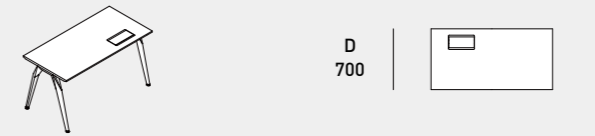

*The width of Outset Leg and Wood Trim is 80mm. Subtract 160mm from the total width of a bench to find out the total width of a table top for a bench with Outset Leg and with Wood Trim.
 *All sizes are available with and without Center Rail.

Meeting Table

Standard Height (H=750)

Standing Height (H=1000)

*All sizes are available with and without flip lid.

Single Desk

Inset Leg

Outset Leg

Manager Desk

Outset Leg With Wood Trim

Outset Leg

L-Shape Desk (90°, 120°)

Inset Leg

Outset Leg

Outset Leg With Wood Trim

Inset Leg

Outset Leg