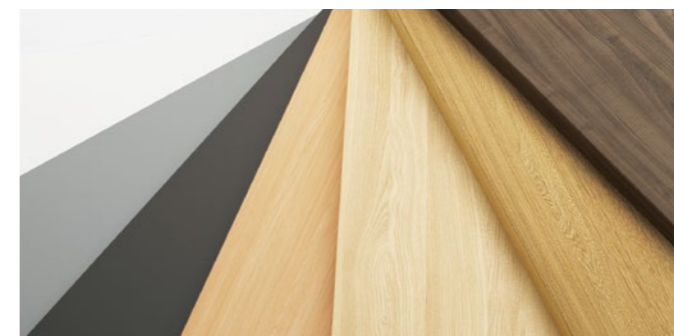

Type A

Type B

Type C

Type D

Low Shelf

High Shelf

Color Variations

A variety of tabletop colors and wood trims to customize your executive look. Adding wood trims will bring an organic calm to your Manager's desk, while also signifying strength and longevity.