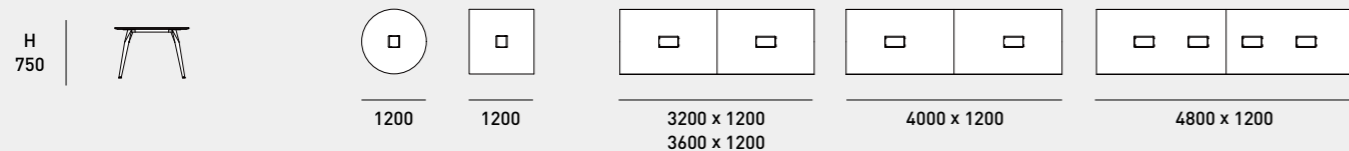

Meeting Table

Standard Height (H=750)