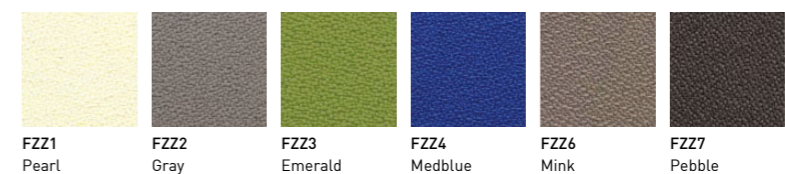

Fixed Long Panel | Fixed End Panel

Fabric

FZZ1
Pearl

FZZ2
Gray

FZZ3
Emerald

FZZ4
Medblue

FZZ6
Mink

FZZ7
Pebble