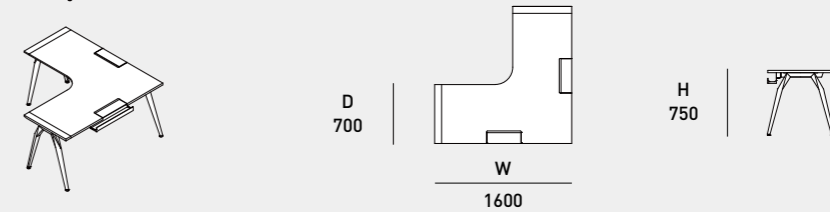

*The width of Outset Leg and Wood Trim is 80mm. Subtract 160mm from the total width of a bench to find out the total width of a table top for a bench with Outset Leg and with Wood Trim.
 *All sizes are available with and without Center Rail.

Outset Leg With Wood Trim

Outset Leg

L-Shape Desk (90°, 120°)

Inset Leg

Outset Leg

Outset Leg With Wood Trim

Inset Leg

Outset Leg

Outset Leg With Wood Trim

Statement of Line

Panels

For Bench

Fixed Full Length Panel

Fixed End Panel

Modesty Panel

Freestanding Spot Panel