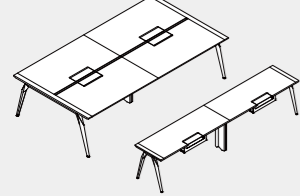

Statement of Line

Bench (Double / Single)

Inset Leg

Outset Leg

Outset Leg With Wood Trim

Widths Available

Cluster 1	Cluster 2	Cluster 3
1200	2400	3600
1400	2800	4200
1500	3000	4500
1600	3200	4800
1800	3600	5400
2400	4800	7200

*The width of Outset Leg and Wood Trim is 80mm. Subtract 160mm from the total width of a bench to find out the total width of a table top for a bench with Outset Leg and with Wood Trim.
 *All sizes are available with and without Center Rail.