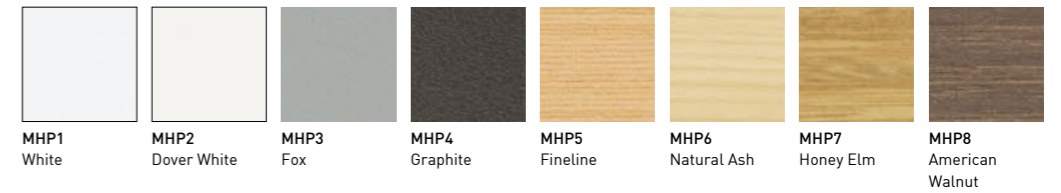

Desk Top High Pressure Laminate

High-Pressure Laminate