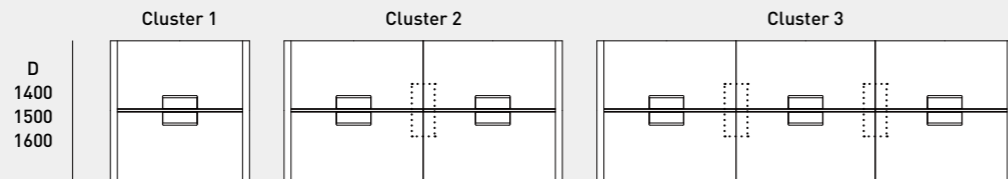

Statement of Line

Bench (Double / Single)

Inset Leg

Outset Leg

Outset Leg With Wood Trim

Widths Available

Cluster 1	Cluster 2	Cluster 3
1200	2400	3600
1400	2800	4200
1500	3000	4500
1600	3200	4800
1800	3600	5400
2400	4800	7200

*The width of Outset Leg and Wood Trim is 80mm. Subtract 160mm from the total width of a bench to find out the total width of a table top for a bench with Outset Leg and with Wood Trim.
 *All sizes are available with and without Center Rail.