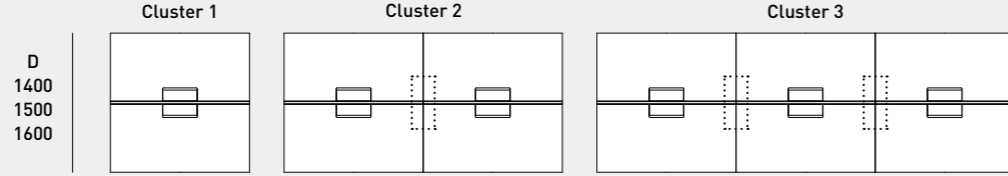

Statement of Line

Bench (Double / Single)

Inset Leg

Outset Leg

Outset Leg With Wood Trim

Widths Available

Cluster 1	Cluster 2	Cluster 3
1200	2400	3600
1400	2800	4200
1500	3000	4500
1600	3200	4800
1800	3600	5400
2400	4800	7200

*The width of Outset Leg and Wood Trim is 80mm. Subtract 160mm from the total width of a bench to find out the total width of a table top for a bench with Outset Leg and with Wood Trim.
 *All sizes are available with and without Center Rail.