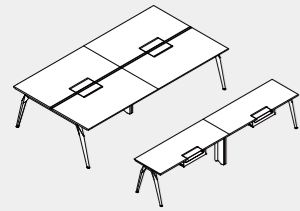

Statement of Line

Bench (Double / Single)

Inset Leg

Outset Leg

Outset Leg With Wood Trim

Widths Available

Cluster 1	Cluster 2	Cluster 3
1200	2400	3600
1400	2800	4200
1500	3000	4500
1600	3200	4800
1800	3600	5400
2400	4800	7200

*The width of Outset Leg and Wood Trim is 80mm. Subtract 160mm from the total width of a bench to find out the total width of a table top for a bench with Outset Leg and with Wood Trim.
 *All sizes are available with and without Center Rail.