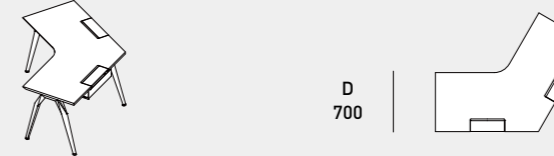

*The width of Outset Leg and Wood Trim is 80mm. Subtract 160mm from the total width of a bench to find out the total width of a table top for a bench with Outset Leg and with Wood Trim.
 *All sizes are available with and without Center Rail.

Meeting Table

Standard Height (H=750)

Standing Height (H=1000)

*All sizes are available with and without flip lid.

Single Desk

Inset Leg

Outset Leg

Manager Desk

Outset Leg With Wood Trim

Outset Leg

L-Shape Desk (90°, 120°)

Inset Leg

Outset Leg

Outset Leg With Wood Trim

Inset Leg

Outset Leg

Outset Leg With Wood Trim

Statement of Line

Panels

For Bench

Fixed Full Length Panel

Fixed End Panel

Modesty Panel

Freestanding Spot Panel