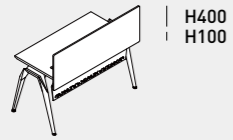

For Single Desk

Fixed Panel