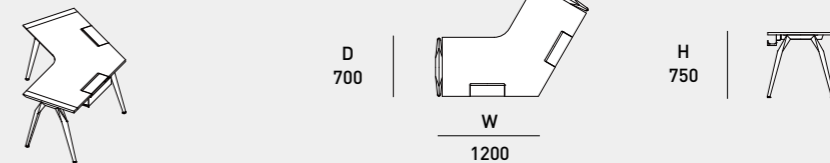

*The width of Outset Leg and Wood Trim is 80mm. Subtract 160mm from the total width of a bench to find out the total width of a table top for a bench with Outset Leg and with Wood Trim.
 *All sizes are available with and without Center Rail.

Outset Leg With Wood Trim

Outset Leg

L-Shape Desk (90°, 120°)

Inset Leg

Outset Leg

Outset Leg With Wood Trim

Inset Leg

Outset Leg

Outset Leg With Wood Trim

Statement of Line

Panels

For Bench

Fixed Full Length Panel

Fixed End Panel

Modesty Panel

Freestanding Spot Panel