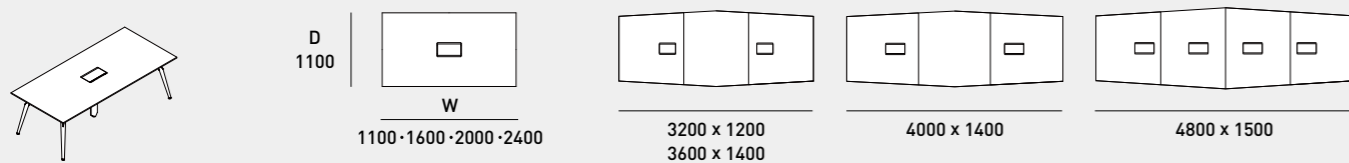

Meeting Table

Standard Height (H=750)