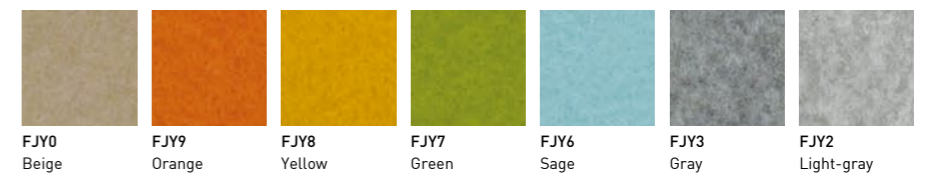

Statement of Line

Panels

For Bench

Fixed Full Length Panel

Fixed End Panel

Modesty Panel

Freestanding Spot Panel

Center Spot Panel

*Only attachable to center rail.

For Single Desk

Fixed Panel

Modesty Panel

Wirings

Vertical Duct for Single Bench

H750

Vertical Duct for Meeting Table

H750 / H1000

Cable Guard

Pedestals

W : 390
D : 577
H : 659

Bag Holder

W : 200
D : 400
H : 460

Box Shelves

W : 900
D : 450
H : 430

W : 900
D : 450
H : 630

W : 900
D : 450
H : 20

Color Options

Leg | Leg Cover | Center Beam | Modesty Panel for Single Desk

Powder Coat

Desk Top High Pressure Laminate

High-Pressure Laminate

Wood Trim

Veneered Wood

Spot Panel With Pattern

Felt

Freestanding Spot Panel

Felt

Modesty Panel | Bag Holder

Felt

Fixed Long Panel | Fixed End Panel

Fabric