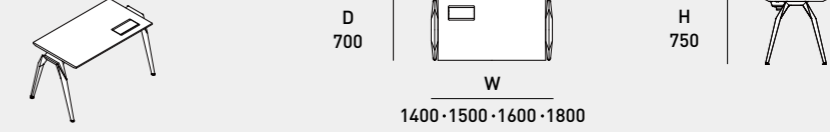

Statement of Line

Bench (Double / Single)

Inset Leg

Outset Leg

Outset Leg With Wood Trim

Widths Available

Cluster 1	Cluster 2	Cluster 3
1200	2400	3600
1400	2800	4200
1500	3000	4500
1600	3200	4800
1800	3600	5400
2400	4800	7200

*The width of Outset Leg and Wood Trim is 80mm. Subtract 160mm from the total width of a bench to find out the total width of a table top for a bench with Outset Leg and with Wood Trim.
 *All sizes are available with and without Center Rail.

Meeting Table

Standard Height (H=750)

Standing Height (H=1000)

*All sizes are available with and without flip lid.

Single Desk

Inset Leg

Outset Leg

Manager Desk

Outset Leg With Wood Trim

Outset Leg

L-Shape Desk (90°, 120°)

Inset Leg

Outset Leg

Outset Leg With Wood Trim

Inset Leg

Outset Leg