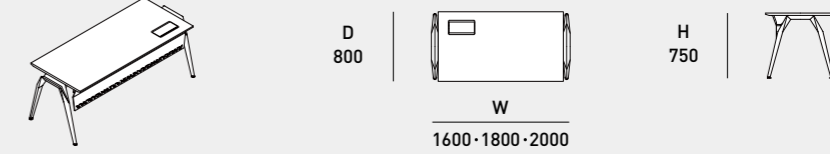

Statement of Line

Bench (Double / Single)

Inset Leg

Outset Leg

Outset Leg With Wood Trim

Widths Available

Cluster 1	Cluster 2	Cluster 3
1200	2400	3600
1400	2800	4200
1500	3000	4500
1600	3200	4800
1800	3600	5400
2400	4800	7200

*The width of Outset Leg and Wood Trim is 80mm. Subtract 160mm from the total width of a bench to find out the total width of a table top for a bench with Outset Leg and with Wood Trim.
 *All sizes are available with and without Center Rail.

Meeting Table

Standard Height (H=750)

Standing Height (H=1000)

*All sizes are available with and without flip lid.

Single Desk

Inset Leg

Outset Leg

Manager Desk

Outset Leg With Wood Trim

Outset Leg

L-Shape Desk (90°, 120°)

Inset Leg

Outset Leg

Outset Leg With Wood Trim

Inset Leg

Outset Leg