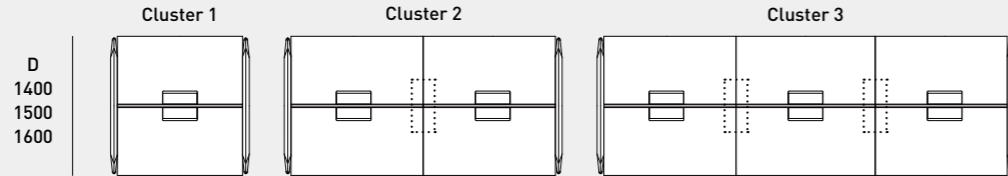

Statement of Line

Bench (Double / Single)

Inset Leg

Outset Leg

Outset Leg With Wood Trim

Widths Available

Cluster 1	Cluster 2	Cluster 3
1200	2400	3600
1400	2800	4200
1500	3000	4500
1600	3200	4800
1800	3600	5400
2400	4800	7200

*The width of Outset Leg and Wood Trim is 80mm. Subtract 160mm from the total width of a bench to find out the total width of a table top for a bench with Outset Leg and with Wood Trim.
 *All sizes are available with and without Center Rail.