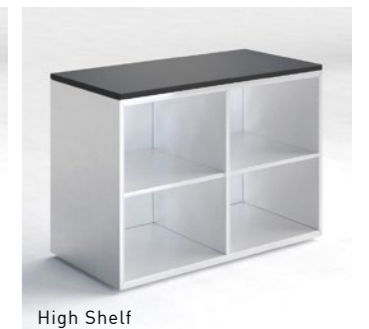

Pedestal | Box Shelf

Expand and complement your OREE's desk system with spacious pedestals, which was designed to fit ARCH files to utilize the space fully. Available in three colors. Black is rich and strong while white creates a pristine work environment. A solid light gray is ideal for contemporary and forward thinkers.

Type A

Type B

Type C

Type D

Low Shelf

High Shelf

Color Variations

A variety of tabletop colors and wood trims to customize your executive look. Adding wood trims will bring an organic calm to your Manager's desk, while also signifying strength and longevity.