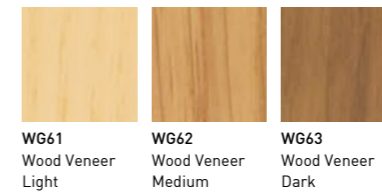

Spot Panel With Pattern

Felt