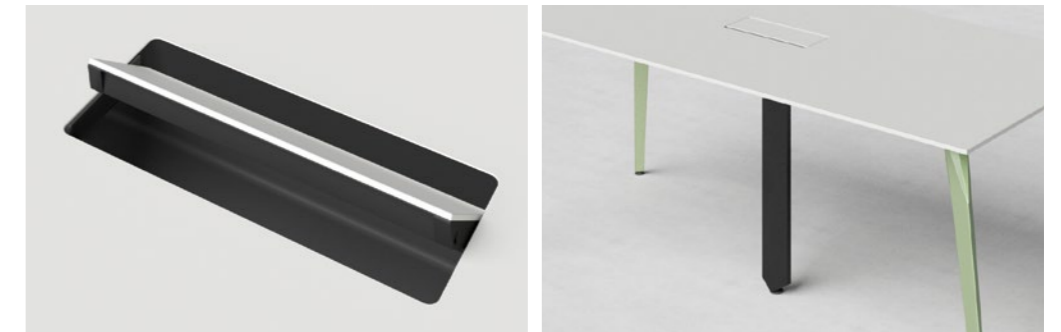

Wiring

A center column provides cable management and stability for your meeting agenda. Functional and recessed flip lids are accessible from both sides.