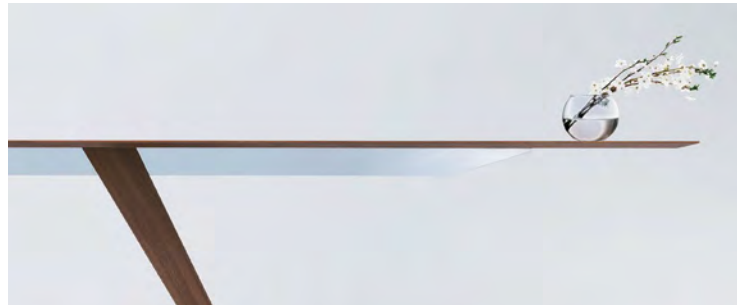

traverse

Engineered simplicity.

okamura

Impossibly thin. Beautifully strong.

In today's workplace, conference rooms are challenged with shrinking size as well as the need to adapt to evolving technologies. Traverse is a conference table defined by narrow contours that broaden office space, bringing people together beautifully.

Traverse was meticulously designed to create a profound presence. Despite its exquisitely simple design, the table places a premium on functionality through concealed technology and strong support.

Okamura's legacy of structural engineering, passion for creative materials, and signature craftsmanship unite in Traverse—recreating the conference table through engineered simplicity.

contract

GOOD
DESIGN

INDOOR ADVANTAGE GOLD
FURNITURE

The minimal silhouette of Traverse is achieved through a simple, canted leg design mirrored on either side of the table.

Elegant Tabletop

The table top is incredibly thin, less than 1" at its thickest point and tapering to a knife edge. With a span of up to 20 feet long, the top creates the effect of a floating plane, in a rectangle, boat or oval shape. The support structure is also remarkably minimal—yet structurally strong enough for the top to extend well past the legs.

■ Knife

Exquisite Finishes

Traverse is offered in six beautiful, high quality finishes of wood veneers. Transitions between sections of the tabletop are seamless, creating a single, uninterrupted, beautiful span.