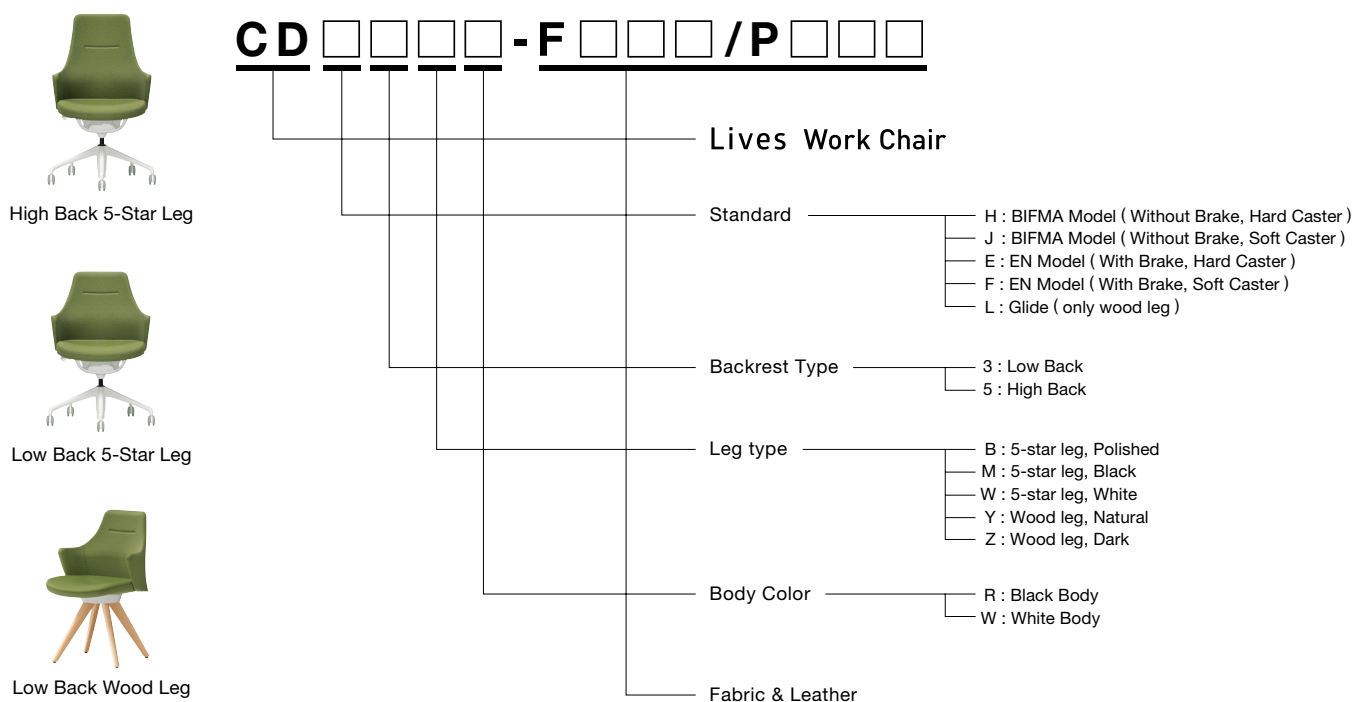

Lives Work Chair Lives Work Lounge Chair

Spec Guide

Issued December 2023

[BIFMA (mm) Standard]

Lives Work Chair

Body and Leg types

Body	White	White	Black	Black
Leg	Polished	White	Polished	Black

Body	White	White	Black	Black
Leg	Natural Wood	Dark Wood	Natural Wood	Dark Wood

Product Code

Lives Work Lounge Chair

Armrest types

Without Armrest

With Armrest

With Armrest & Tablet

Base types

White Ring Base