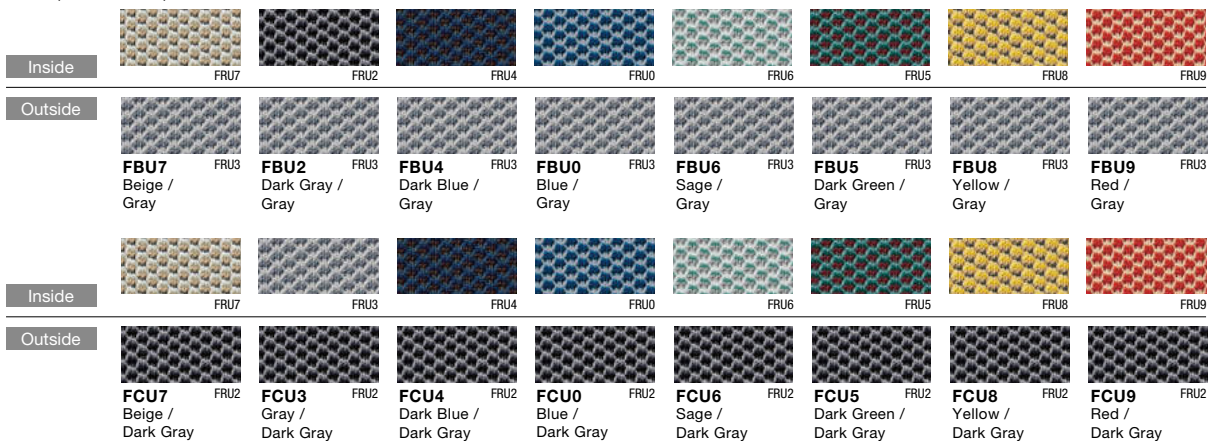

Re:net (Two-toned)