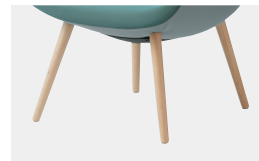

Natural Oak