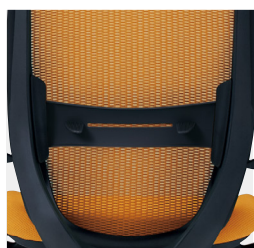

C8529A-G□□□
G721: Black, GB03: White

Fixed Armrest

C6524W-G□□□
G721: Black, GB03: White

Options

Fixed Headrest

Adjustable Hanger

Lumbar Support
(For Mesh Type only)

GB03

[Options]

Fixed Headrest

C6501Z-FS□□
(Black Body)

C6501X-FS□□
(White body)

Adjustable Hanger

C6926W-G□□□
G721: Black, GB03: White

Lumbar Support

C6519W-G□□□
G721: Black, GB03: White

Product Code

C6 - **F**

Sylphy

- Standard
 - H : BIFMA Model (Without Brake, Hard Caster)
 - J : BIFMA Model (Without Brake, Soft Caster)
- Backrest Height, type
 - 1 : Low Back Mesh
 - 3 : Low Back Upholstered
 - 5 : High Back Mesh
 - 7 : High Back Upholstered
- Leg type
 - B : Polished (Aluminum Leg)
 - X : Black (Plastic Leg)
- Body Color
 - E : Black Body, Without Armrest
 - G : White Body, Without Armrest
 - X : Black Body, With Adjustable Armrest
 - T : White Body, With Adjustable Armrest
- Mesh & Fabric Colors