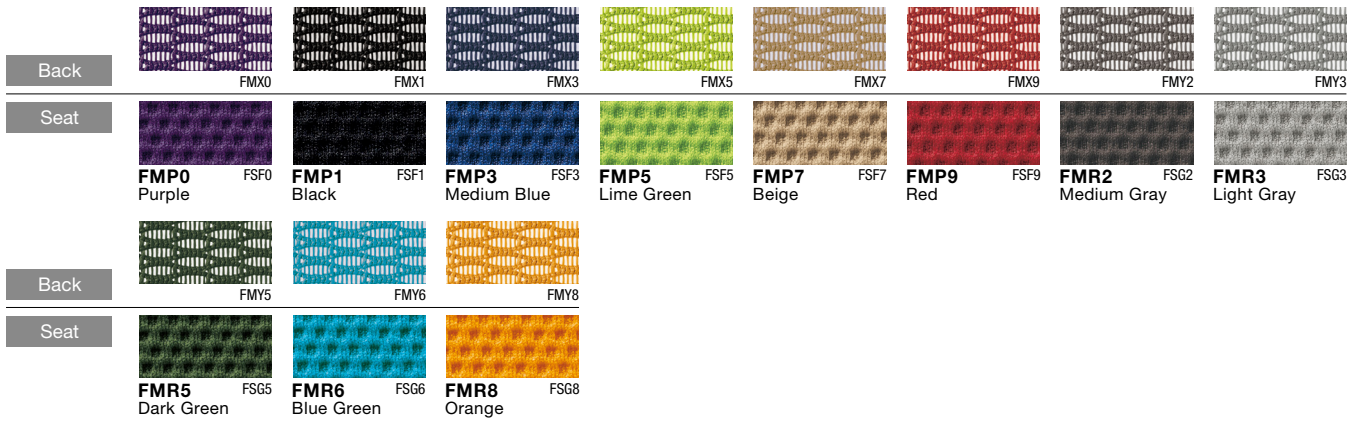

[Options]

Fixed Headrest

C6501Z-FS□□
(Black Body)

C6501X-FS□□
(White body)

Adjustable Hanger

C6926W-G□□□
G721: Black, GB03: White

Lumbar Support

C6519W-G□□□
G721: Black, GB03: White

Product Code

C6 - **F**

Sylphy

- Standard
 - H : BIFMA Model (Without Brake, Hard Caster)
 - J : BIFMA Model (Without Brake, Soft Caster)
- Backrest Height, type
 - 1 : Low Back Mesh
 - 3 : Low Back Upholstered
 - 5 : High Back Mesh
 - 7 : High Back Upholstered
- Leg type
 - B : Polished (Aluminum Leg)
 - X : Black (Plastic Leg)
- Body Color
 - E : Black Body, Without Armrest
 - G : White Body, Without Armrest
 - X : Black Body, With Adjustable Armrest
 - T : White Body, With Adjustable Armrest
- Mesh & Fabric Colors

Color Variations

Mesh Back and Cushion Seat

FM□□

Upholstered Back and Cushion Seat

FS□□

Fixed Headrest

FS□□

Color Variations