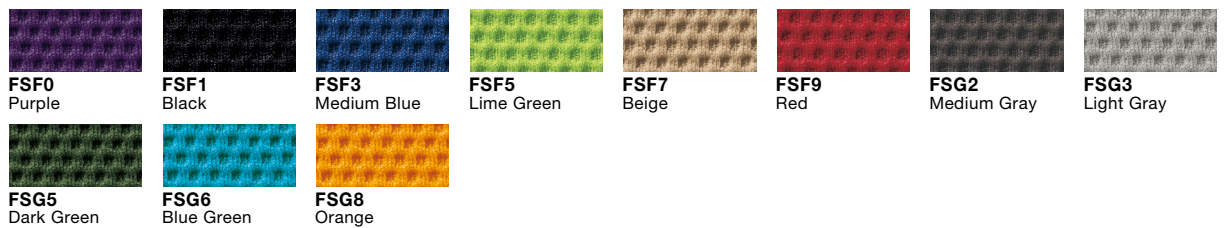

Product Code

C6 - **F**

Sylphy

- Standard
 - H : BIFMA Model (Without Brake, Hard Caster)
 - J : BIFMA Model (Without Brake, Soft Caster)
- Backrest Height, type
 - 1 : Low Back Mesh
 - 3 : Low Back Upholstered
 - 5 : High Back Mesh
 - 7 : High Back Upholstered
- Leg type
 - B : Polished (Aluminum Leg)
 - X : Black (Plastic Leg)
- Body Color
 - E : Black Body, Without Armrest
 - G : White Body, Without Armrest
 - X : Black Body, With Adjustable Armrest
 - T : White Body, With Adjustable Armrest
- Mesh & Fabric Colors

Color Variations

Mesh Back and Cushion Seat

FM□□

Upholstered Back and Cushion Seat

FS□□

Fixed Headrest

FS□□

Color Variations