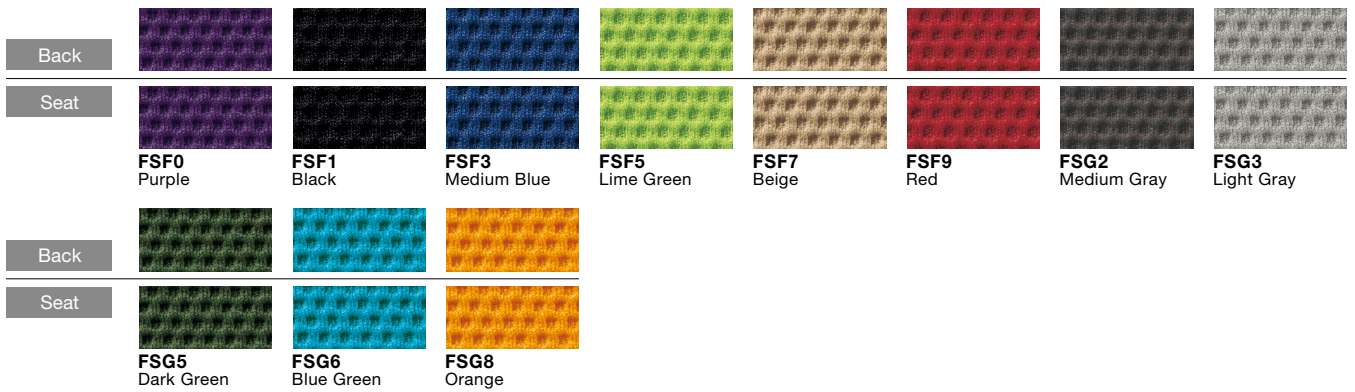

Product Code

C6 - **F**

Sylphy

- Standard
 - H : BIFMA Model (Without Brake, Hard Caster)
 - J : BIFMA Model (Without Brake, Soft Caster)
- Backrest Height, type
 - 1 : Low Back Mesh
 - 3 : Low Back Upholstered
 - 5 : High Back Mesh
 - 7 : High Back Upholstered
- Leg type
 - B : Polished (Aluminum Leg)
 - X : Black (Plastic Leg)
- Body Color
 - E : Black Body, Without Armrest
 - G : White Body, Without Armrest
 - X : Black Body, With Adjustable Armrest
 - T : White Body, With Adjustable Armrest
- Mesh & Fabric Colors

Color Variations

Mesh Back and Cushion Seat

FM□□

Upholstered Back and Cushion Seat

FS□□

Fixed Headrest

FS□□

Color Variations