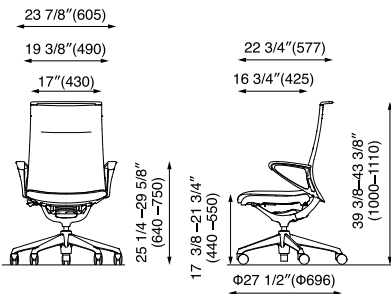

Body Color

Frame Type

Seat Type

Arm Type

Base Type

Dimensions *inch(mm)

Upholstered 5-Star Base

Upholstered 4-Star Base