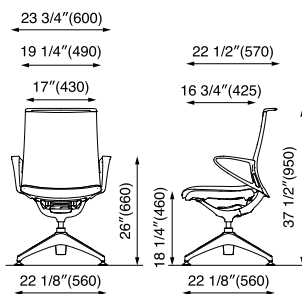

Body Color

Frame Type

Seat Type

Arm Type

Base Type

Dimensions *inch(mm)

Upholstered 5-Star Base

Upholstered 4-Star Base