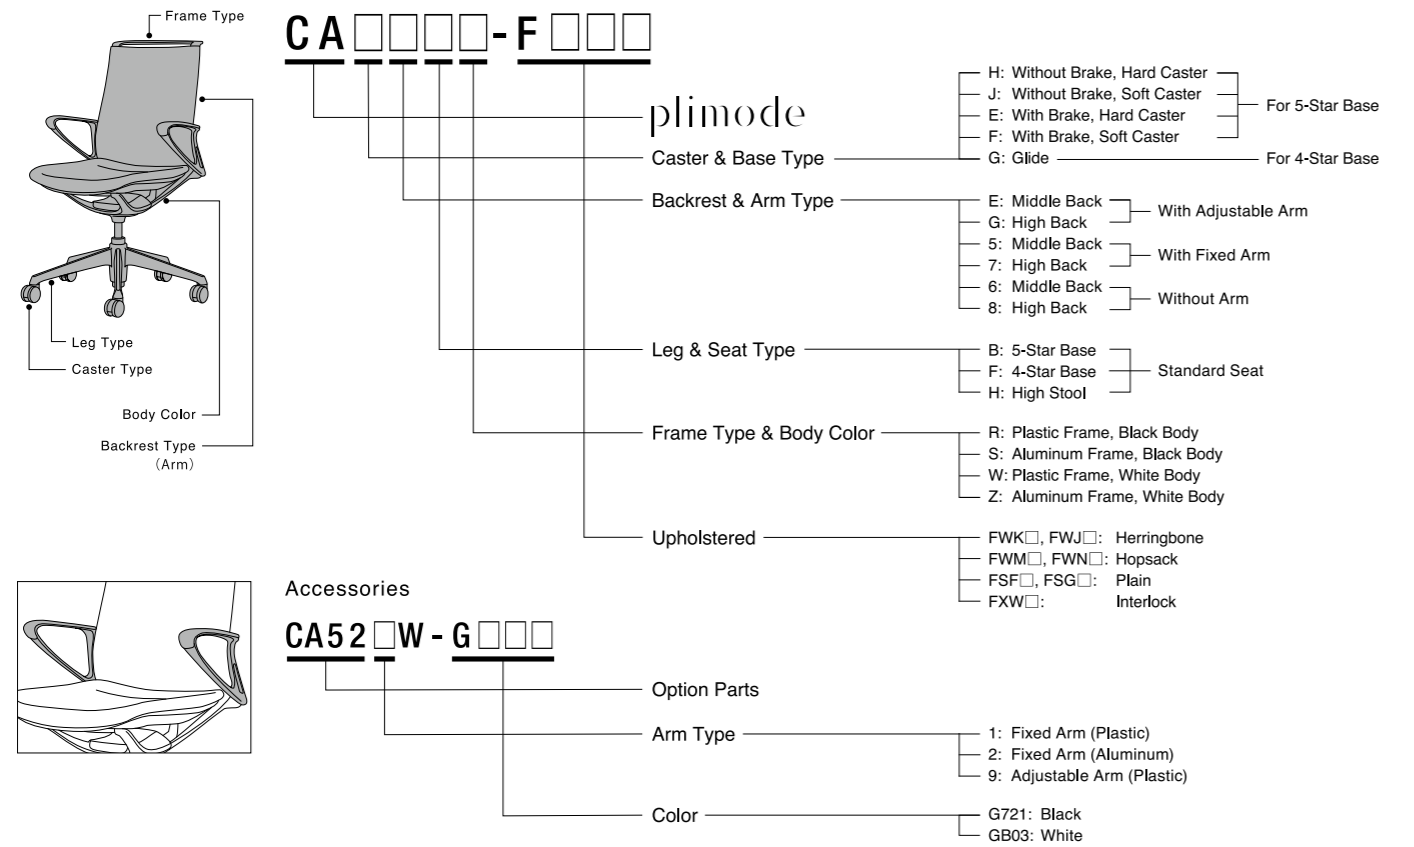

Upholstered