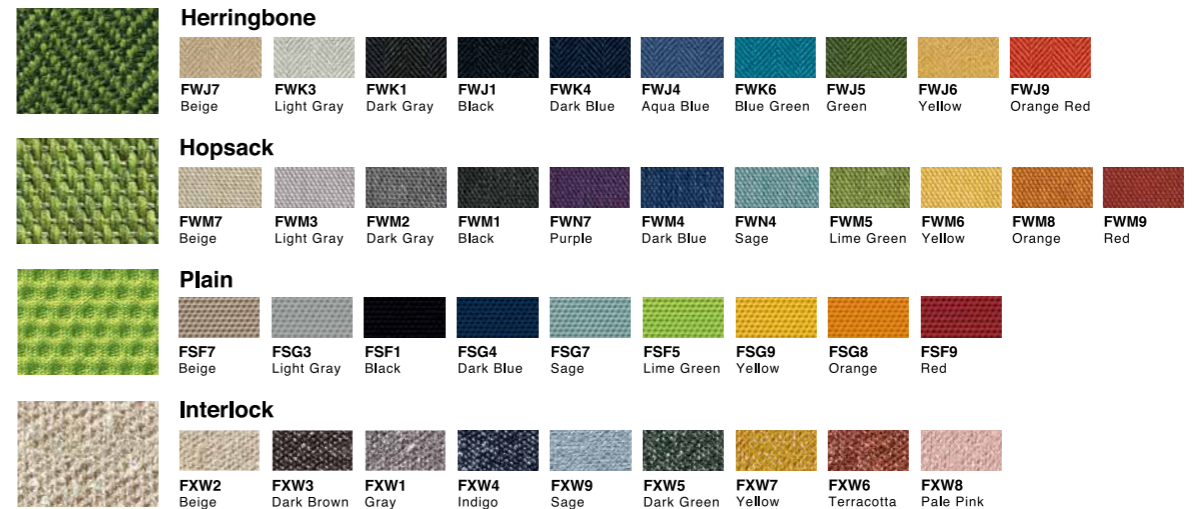

plimode

Spec Guide

Issued August 2021

okamura

Upholstered

Mesh

Leather

Fabric

Upholstered

Mesh

Leather

* In addition to standard fabrics listed, there are more fabrics available from the "Okamura Premier Collection". Please visit our website for more information.

Specifications

Backrest Type

Body Color

Frame Type

Seat Type

Arm Type

Base Type

Dimensions *inch(mm)

Upholstered 5-Star Base

Upholstered 4-Star Base

Upholstered High Stool

Mesh 5-Star Base

Leather 5-Star Base

Leather 4-Star Base

OKAMURA

OKAMURA CORPORATION
International Sales & Marketing Div.
www.okamura.com

The products listed in this catalog are available as of August 2021. Please note that specifications, dimensions, and colors are subject to change without notice. The colors of the actual products may differ somewhat from the colors shown in the catalog, depending on printing conditions.