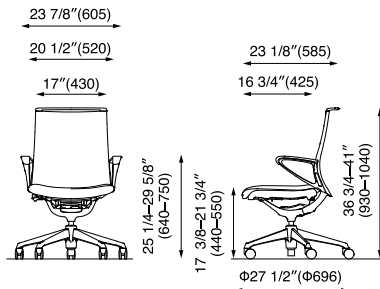

Leather 5-Star Base