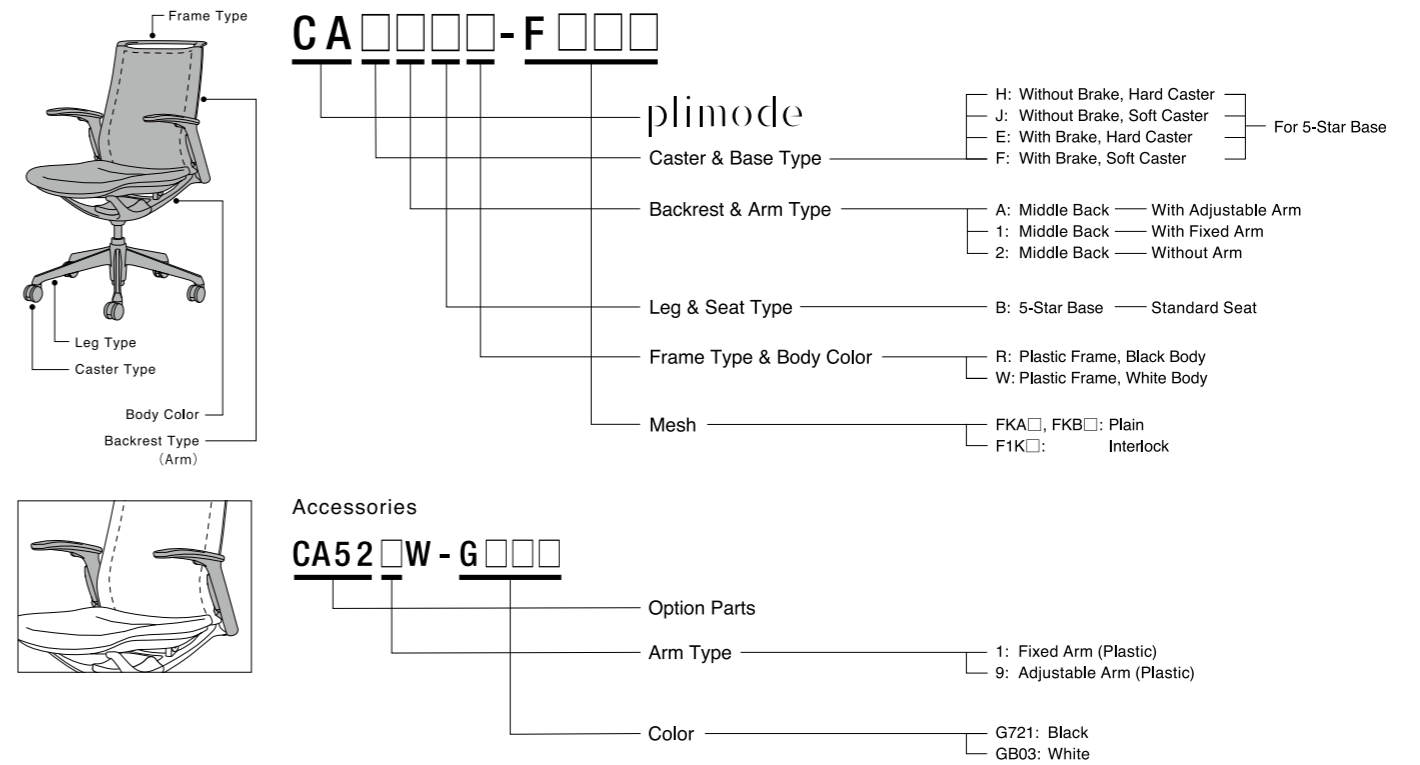

Upholstered

Mesh

Leather

Fabric

Upholstered

Mesh

Leather

* In addition to standard fabrics listed, there are more fabrics available from the "Okamura Premier Collection". Please visit our website for more information.