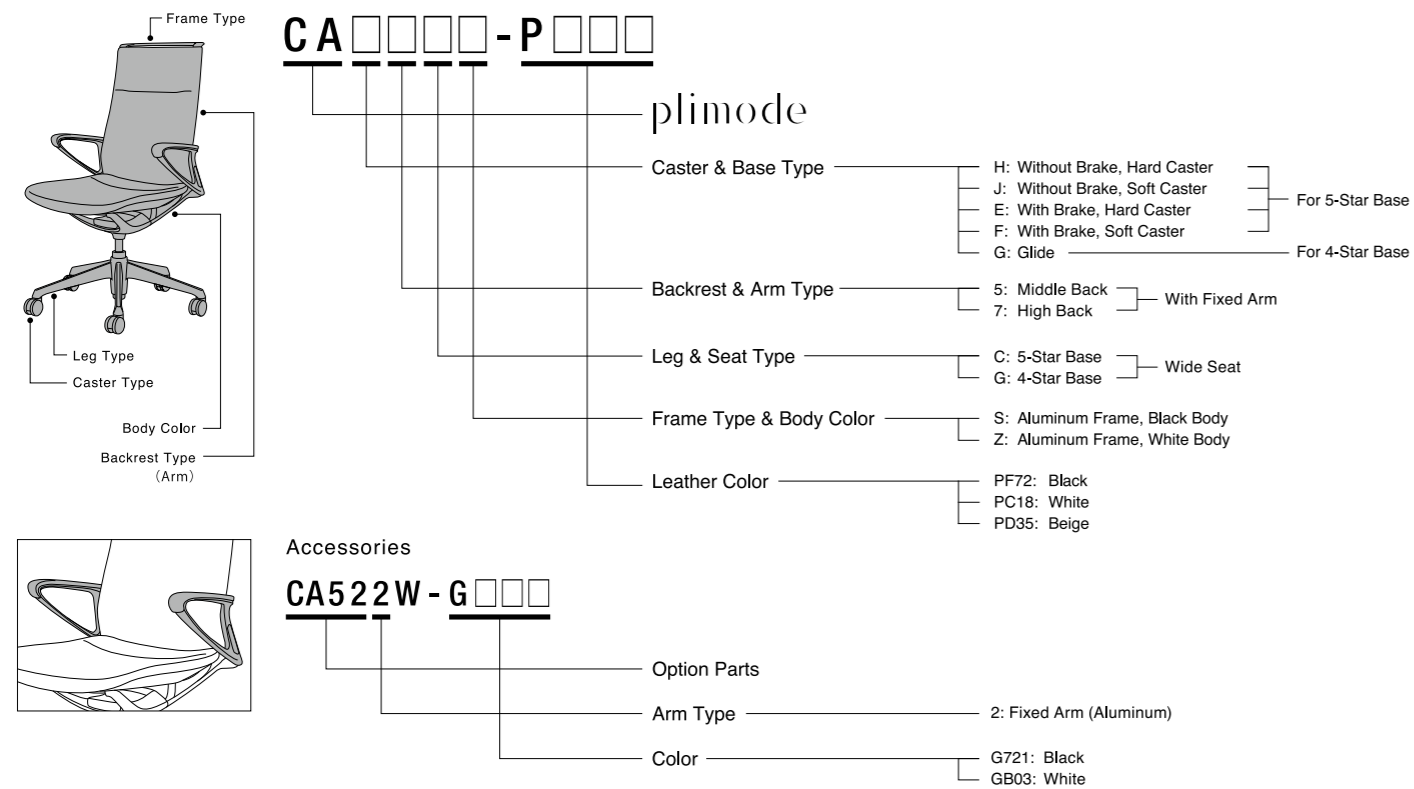

Upholstered

Mesh

Leather

Fabric

Upholstered

Mesh

Leather

* In addition to standard fabrics listed, there are more fabrics available from the "Okamura Premier Collection". Please visit our website for more information.