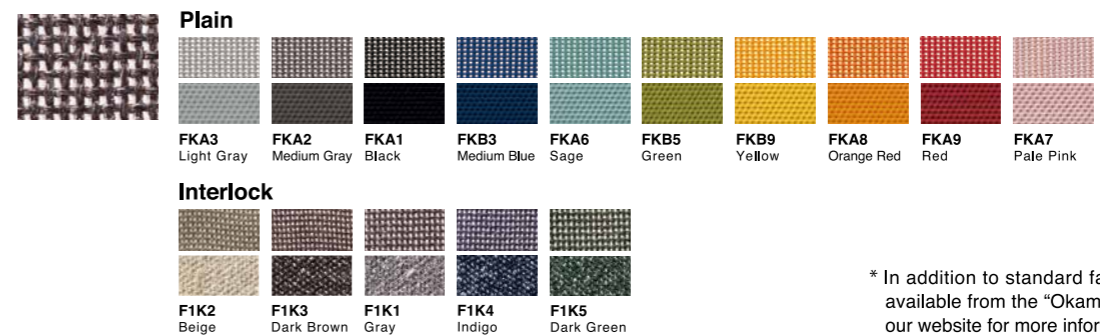

plimode

Spec Guide

Issued August 2021

okamura

Upholstered

Mesh

Leather

Fabric

Upholstered

Mesh

Leather

* In addition to standard fabrics listed, there are more fabrics available from the "Okamura Premier Collection". Please visit our website for more information.

Specifications

Backrest Type

Body Color

Frame Type

Seat Type

Arm Type

Base Type

Dimensions *inch(mm)

Upholstered 5-Star Base

Upholstered 4-Star Base

Upholstered High Stool

Mesh 5-Star Base

Leather 5-Star Base

Leather 4-Star Base

OKAMURA

OKAMURA CORPORATION
International Sales & Marketing Div.
www.okamura.com

The products listed in this catalog are available as of August 2021. Please note that specifications, dimensions, and colors are subject to change without notice. The colors of the actual products may differ somewhat from the colors shown in the catalog, depending on printing conditions.