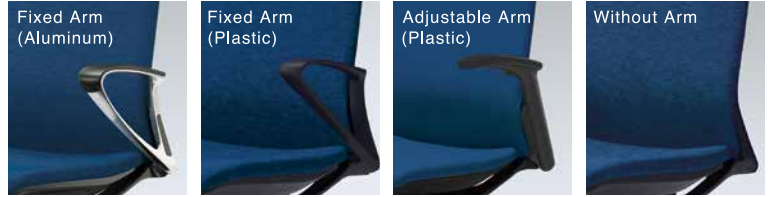

Upholstered

Mesh

Leather

* In addition to standard fabrics listed, there are more fabrics available from the "Okamura Premier Collection". Please visit our website for more information.

Specifications

Backrest Type

Body Color

Frame Type

Seat Type

Arm Type

Base Type

Dimensions *inch(mm)

Upholstered 5-Star Base

Upholstered 4-Star Base