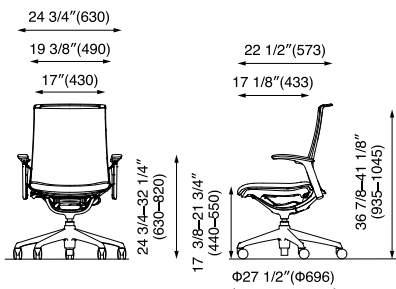

Mesh 5-Star Base