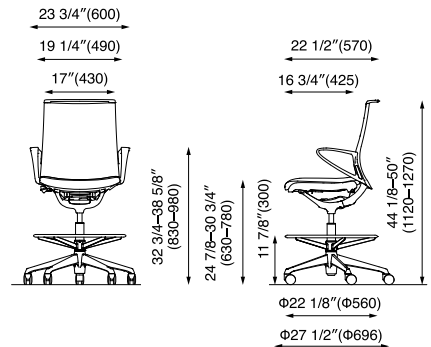

Upholstered High Stool