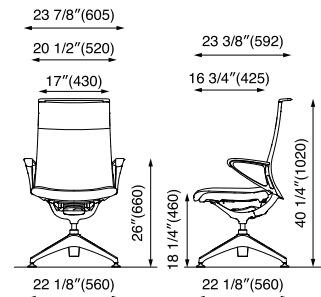

Body Color

Frame Type

Seat Type

Arm Type

Base Type

Dimensions *inch(mm)

Upholstered 5-Star Base

Upholstered 4-Star Base

Upholstered High Stool

Mesh 5-Star Base

Leather 5-Star Base

Leather 4-Star Base

OKAMURA

OKAMURA CORPORATION
International Sales & Marketing Div.
www.okamura.com

The products listed in this catalog are available as of August 2021. Please note that specifications, dimensions, and colors are subject to change without notice. The colors of the actual products may differ somewhat from the colors shown in the catalog, depending on printing conditions.