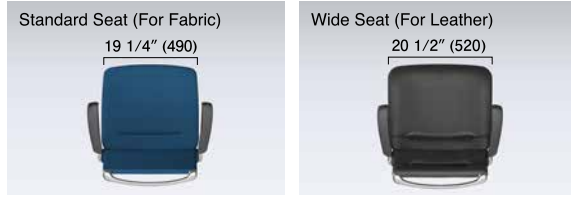

Upholstered

Mesh

Leather

* In addition to standard fabrics listed, there are more fabrics available from the "Okamura Premier Collection". Please visit our website for more information.

Specifications

Backrest Type

Body Color

Frame Type

Seat Type

Arm Type

Base Type

Dimensions *inch(mm)

Upholstered 5-Star Base

Upholstered 4-Star Base