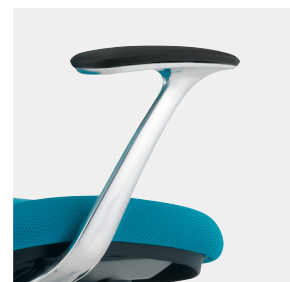

## Color options for body

Black

White

## Armrest types

Adjustable Armrest

[ Options ]

**C8529A-G**□□□□  
G721: Black, GB03: White

Fixed Armrest

[ Options ]

**C8524A-G**□□□□  
G721: Black, GB03: White