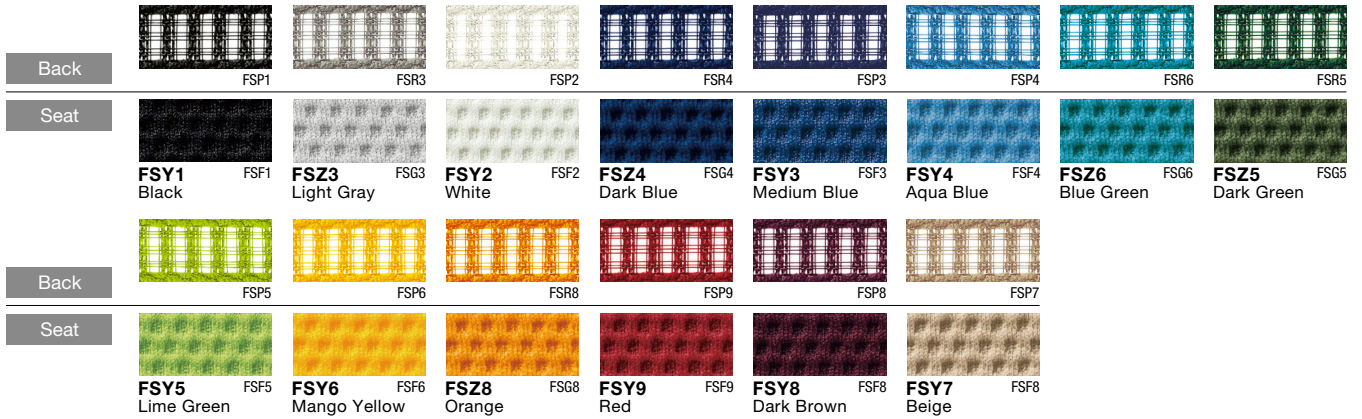

Color Variations

Mesh Back and Cushion Seat

FS□□