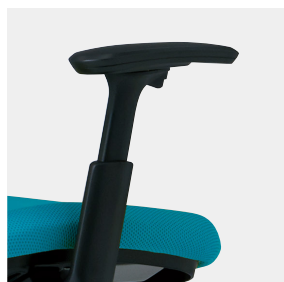

## Color options for body

Black

White

## Armrest types

Adjustable Armrest

[ Options ]

**C8529A-G**□□□□  
G721: Black, GB03: White

Fixed Armrest

[ Options ]

**C8524A-G**□□□□  
G721: Black, GB03: White