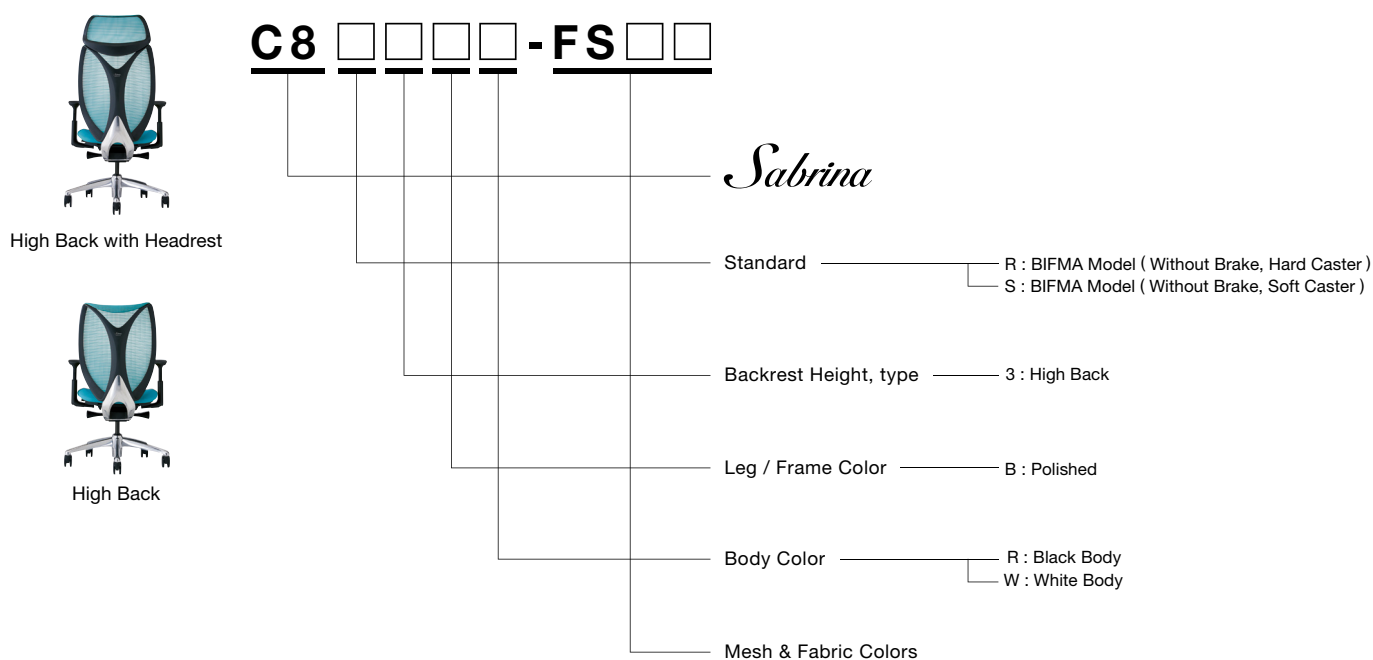

Product Code