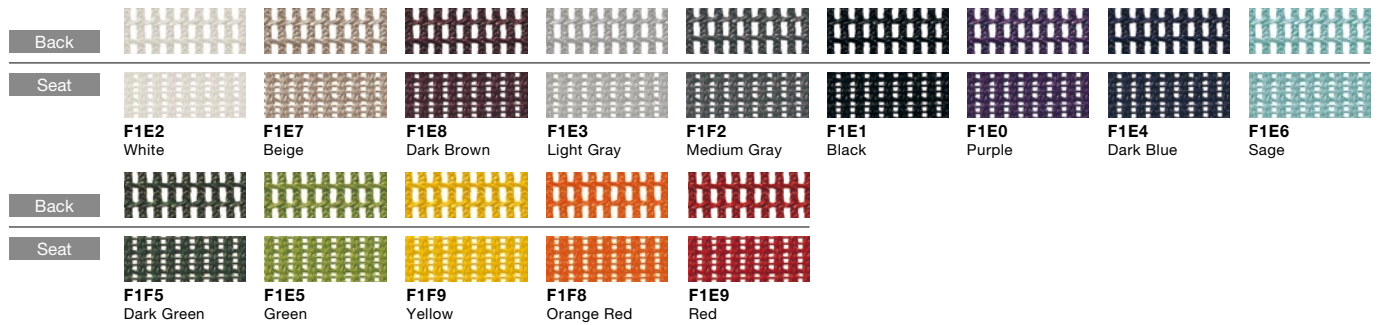

Color Variations

Mesh Back and Mesh Seat