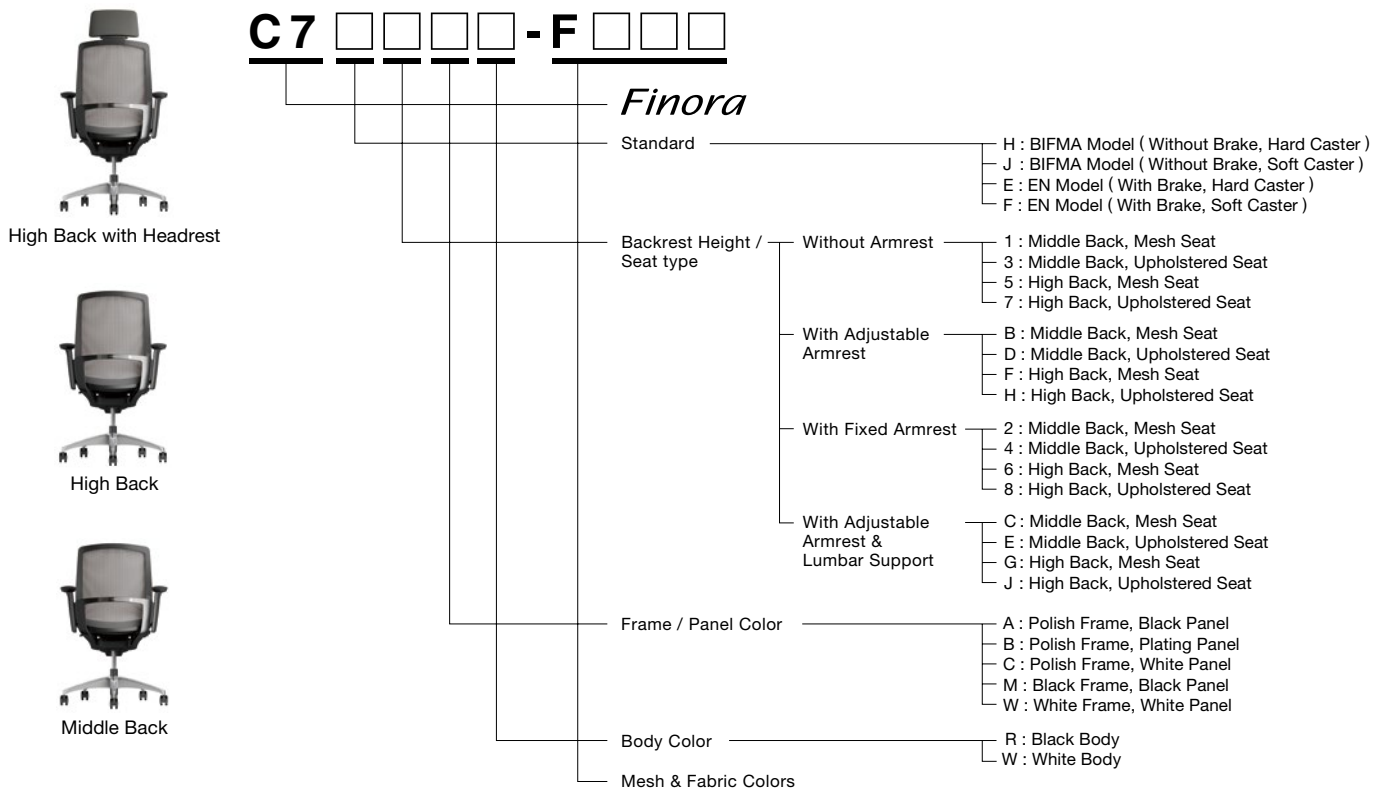

Product Code