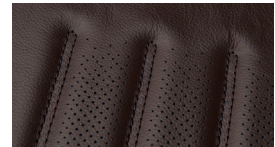

Legender

Spec Guide

Issued March 2023

[BIFMA (inch) Standard]

Legender

Design options

Standard

Stitching

Stitching on perforated leather

*Fabric version is only available in standard type.

Leg types

5-Star Leg

Armrest types

Open Armrest

*Armrest pads in fabric version will be vinyl leather (black)

Product Code

Leather Decoration ——— S: Standard
 A: Stitching
 F: Stitching on perforated leather

Body Color ——— R: Black Body

Leather Colors

Color Variations

Back and Seat

Leather P □ □ □

PC18
White

PD98
Camel