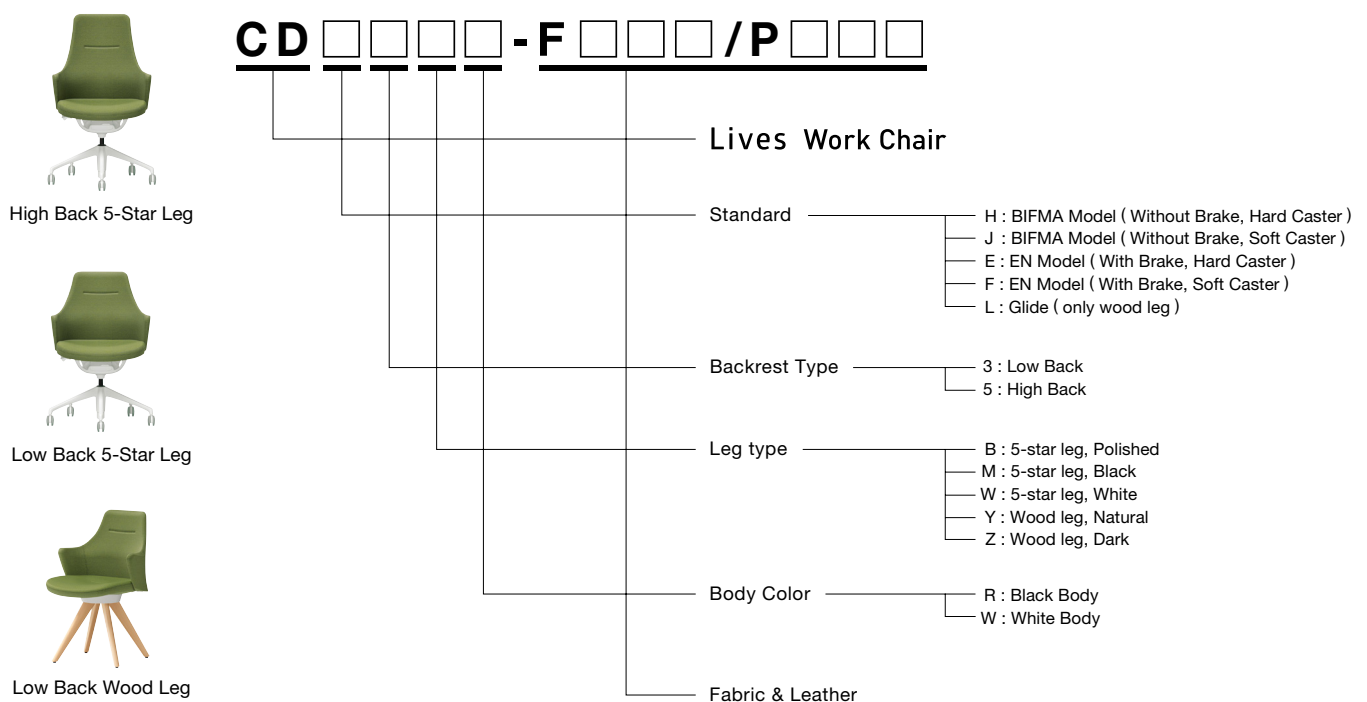

Lives Work Chair Lives Work Lounge Chair

Spec Guide

Issued December 2023

[BIFMA (inch) Standard]

Lives Work Chair

Body and Leg types

Body	White	White	Black	Black
Leg	Polished	White	Polished	Black

Body	White	White	Black	Black
Leg	Natural Wood	Dark Wood	Natural Wood	Dark Wood

Product Code

Lives Work Lounge Chair

Armrest types

Without Armrest

With Armrest

With Armrest & Tablet

Base types

White Ring Base