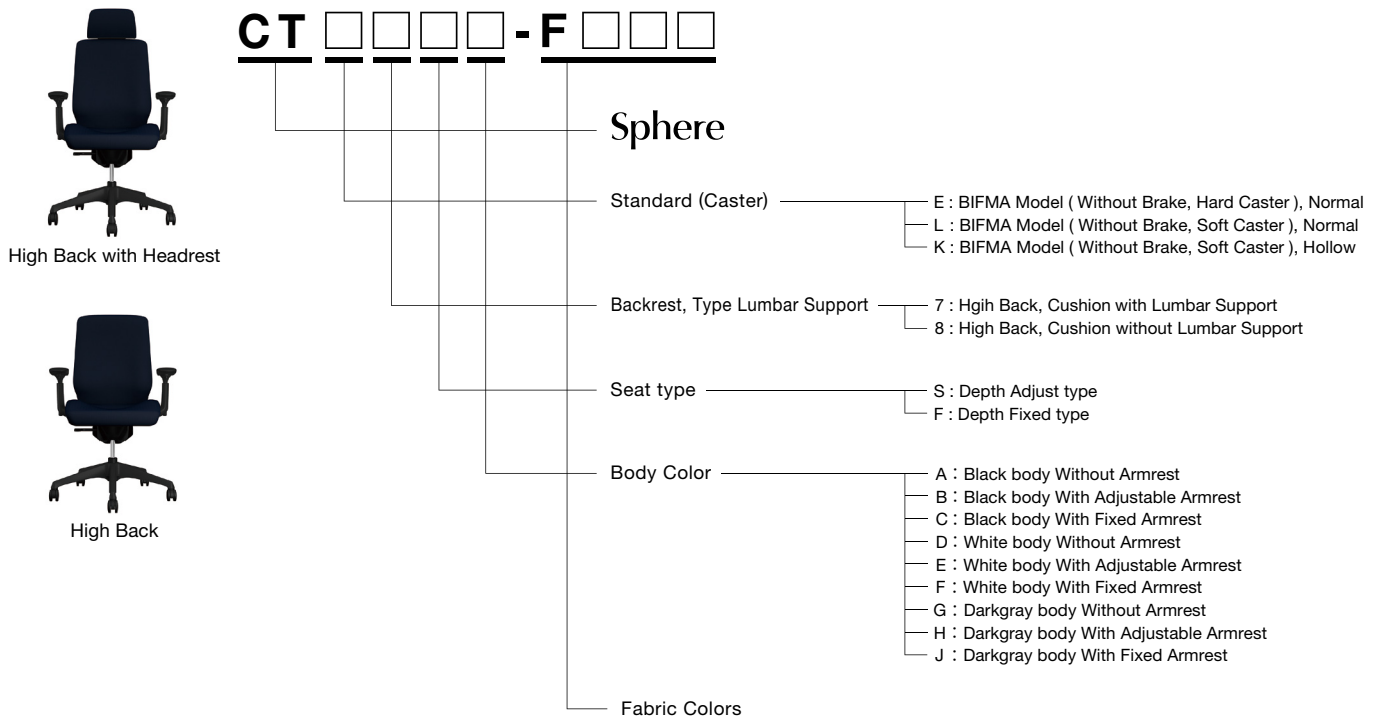

Lumbar Support

Lumbar support is built into the back It cannot be attached later.

Product Code

Color Variations

Seat and Body

Re:net

Combination specifications FRU []

Combination Code	Inside	Outside	Body and Leg
FRU3	FRU3 (Gray)	FRU3 (Gray)	GB03 (White)
FRU7	FRU7 (Beige)	FRU3 (Gray)	GB03 (White)
FRU6	FRU6 (Sage)	FRU3 (Gray)	GB03 (White)
FRU2	FRU2 (Dark Gray)	FRU1 (Black)	G721 (Black)
FRU1	FRU1 (Black)	FRU1 (Black)	G721 (Black)
FRU4	FRU4 (Dark Blue)	FRU1 (Black)	G721 (Black)
FRU5	FRU5 (Dark Green)	FRU1 (Black)	G721 (Black)
FRU2	FRU2 (Dark Gray)	FRU2 (Dark Gray)	GG64 (Dark Gray)
FRU1	FRU1 (Black)	FRU2 (Dark Gray)	GG64 (Dark Gray)
FRU0	FRU0 (Blue)	FRU2 (Dark Gray)	GG64 (Dark Gray)
FRU8	FRU8 (Yellow)	FRU2 (Dark Gray)	GG64 (Dark Gray)
FRU9	FRU9 (Red)	FRU2 (Dark Gray)	GG64 (Dark Gray)

*The body and leg colors are combined with the front and back upholstery colors, and the code for the front upholstery color is used as the product code.

Interlock (Two-toned)

Combination specifications FXW []