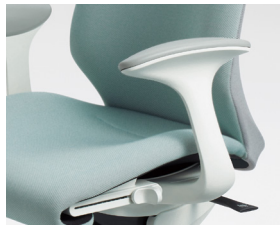

Sphere

Spec Guide

Issued July 2023

[BIFMA (inch) Standard]

Sphere

Color options for Body and Leg

Body	Dark Gray	Black	White
Leg	Dark Gray	Black	White

Armrest types

Adjustable Armrest

Fixed Armrest

Without Armrest

[Options]

Adjustable Armrest

CT539W-G□□□
GG64:Dark Gray, G721:Black, GB03:White

Fixed Armrest

CT524W-G□□□
GG64:Dark Gray, G721:Black, GB03:White