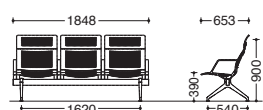

METAL / 23AM Products

Side armrest

This drawing is without pads.

	W	D	SH	H		Product code	Specification
4 seater	2448	653	390	900	Silver Shell Without Pad	23AMAC	Z612
					With Pad	23AMFC	FBA Fabric PB Vinyl
					Black Shell Without Pad	23AMAZ	Z721
					With Pad	23AMFZ	FBA Fabric PB Vinyl
3 seater	1848	653	390	900	Silver Shell Without Pad	23AMAB	Z612
					With Pad	23AMFB	FBA Fabric PB Vinyl
					Black Shell Without Pad	23AMAY	Z721
					With Pad	23AMFY	FBA Fabric PB Vinyl
2 seater	1248	653	390	900	Silver Shell Without Pad	23AMAA	Z612
					With Pad	23AMFA	FBA Fabric PB Vinyl
					Black Shell Without Pad	23AMAW	Z721
					With Pad	23AMFW	FBA Fabric PB Vinyl

No armrest

This drawing is without pads.

	W	D	SH	H		Product code	Specification
4 seater	2358	653	390	900	Silver Shell Without Pad	23AMZC	Z612
					With Pad	23AMXC	FBA Fabric PB Vinyl
					Black Shell Without Pad	23AMZZ	Z721
					With Pad	23AMXZ	FBA Fabric PB Vinyl
3 seater	1758	653	390	900	Silver Shell Without Pad	23AMZB	Z612
					With Pad	23AMXB	FBA Fabric PB Vinyl
					Black Shell Without Pad	23AMZY	Z721
					With Pad	23AMXY	FBA Fabric PB Vinyl
2 seater	1158	653	390	900	Silver Shell Without Pad	23AMZA	Z612
					With Pad	23AMXA	FBA Fabric PB Vinyl
					Black Shell Without Pad	23AMZW	Z721
					With Pad	23AMXW	FBA Fabric PB Vinyl

Side and middle armrests

This drawing is without pads.

	W	D	SH	H		Product code	Specification
4 seater	2448	653	390	900	Silver Shell Without Pad	23AMHC	Z612
					With Pad	23AMLG	FBA Fabric PB Vinyl
					Black Shell Without Pad	23AMHZ	Z721
					With Pad	23AMLZ	FBA Fabric PB Vinyl
3 seater	1848	653	390	900	Silver Shell Without Pad	23AMHB	Z612
					With Pad	23AMLB	FBA Fabric PB Vinyl
					Black Shell Without Pad	23AMHY	Z721
					With Pad	23AMLY	FBA Fabric PB Vinyl