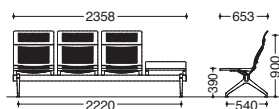

No armrest

This drawing is without pads.

	W	D	SH	H		Product code	Specification
4 seater	2358	653	390	900	Silver Shell Without Pad	23AMZC	Z612
					With Pad	23AMXC	FBA Fabric PB Vinyl
					Black Shell Without Pad	23AMZZ	Z721
					With Pad	23AMXZ	FBA Fabric PB Vinyl
3 seater	1758	653	390	900	Silver Shell Without Pad	23AMZB	Z612
					With Pad	23AMXB	FBA Fabric PB Vinyl
					Black Shell Without Pad	23AMZY	Z721
					With Pad	23AMXY	FBA Fabric PB Vinyl
2 seater	1158	653	390	900	Silver Shell Without Pad	23AMZA	Z612
					With Pad	23AMXA	FBA Fabric PB Vinyl
					Black Shell Without Pad	23AMZW	Z721
					With Pad	23AMXW	FBA Fabric PB Vinyl

Side and middle armrests

This drawing is without pads.

	W	D	SH	H		Product code	Specification
4 seater	2448	653	390	900	Silver Shell Without Pad	23AMHC	Z612
					With Pad	23AMLG	FBA Fabric PB Vinyl
					Black Shell Without Pad	23AMHZ	Z721
					With Pad	23AMLZ	FBA Fabric PB Vinyl
3 seater	1848	653	390	900	Silver Shell Without Pad	23AMHB	Z612
					With Pad	23AMLB	FBA Fabric PB Vinyl
					Black Shell Without Pad	23AMHY	Z721
					With Pad	23AMLY	FBA Fabric PB Vinyl

With table

This drawing is without pads.

	W	D	SH	H		Product code	Specification
3 seater (table on left side)	2358	653	390	900	Silver Shell Without Pad	23AMTB	Z612
					With Pad	23AMUB	FBA Fabric PB Vinyl
					Black Shell Without Pad	23AMTY	Z721
					With Pad	23AMUY	FBA Fabric PB Vinyl
2 seater (table on left side)	1758	653	390	900	Silver Shell Without Pad	23AMTA	Z612
					With Pad	23AMUA	FBA Fabric PB Vinyl
					Black Shell Without Pad	23AMTW	Z721
					With Pad	23AMUW	FBA Fabric PB Vinyl