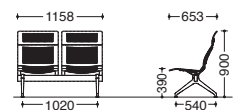

METAL / 23AM Products

Side armrest

This drawing is without pads.

	W	D	SH	H		Product code	Specification
4 seater	2448	653	390	900	Silver Shell Without Pad	23AMAC	Z612
					With Pad	23AMFC	FBA Fabric PB Vinyl
					Black Shell Without Pad	23AMAZ	Z721
					With Pad	23AMFZ	FBA Fabric PB Vinyl
3 seater	1848	653	390	900	Silver Shell Without Pad	23AMAB	Z612
					With Pad	23AMFB	FBA Fabric PB Vinyl
					Black Shell Without Pad	23AMAY	Z721
					With Pad	23AMFY	FBA Fabric PB Vinyl
2 seater	1248	653	390	900	Silver Shell Without Pad	23AMAA	Z612
					With Pad	23AMFA	FBA Fabric PB Vinyl
					Black Shell Without Pad	23AMAW	Z721
					With Pad	23AMFW	FBA Fabric PB Vinyl

No armrest

This drawing is without pads.

	W	D	SH	H		Product code	Specification
4 seater	2358	653	390	900	Silver Shell Without Pad	23AMZC	Z612
					With Pad	23AMXC	FBA Fabric PB Vinyl
					Black Shell Without Pad	23AMZZ	Z721
					With Pad	23AMXZ	FBA Fabric PB Vinyl
3 seater	1758	653	390	900	Silver Shell Without Pad	23AMZB	Z612
					With Pad	23AMXB	FBA Fabric PB Vinyl
					Black Shell Without Pad	23AMZY	Z721
					With Pad	23AMXY	FBA Fabric PB Vinyl
2 seater	1158	653	390	900	Silver Shell Without Pad	23AMZA	Z612
					With Pad	23AMXA	FBA Fabric PB Vinyl
					Black Shell Without Pad	23AMZW	Z721
					With Pad	23AMXW	FBA Fabric PB Vinyl

Side and middle armrests

This drawing is without pads.

	W	D	SH	H		Product code	Specification
4 seater	2448	653	390	900	Silver Shell Without Pad	23AMHC	Z612
					With Pad	23AMLG	FBA Fabric PB Vinyl
					Black Shell Without Pad	23AMHZ	Z721
					With Pad	23AMLZ	FBA Fabric PB Vinyl
3 seater	1848	653	390	900	Silver Shell Without Pad	23AMHB	Z612
					With Pad	23AMLB	FBA Fabric PB Vinyl
					Black Shell Without Pad	23AMHY	Z721
					With Pad	23AMLY	FBA Fabric PB Vinyl