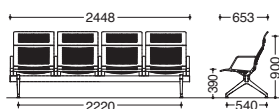

METAL / 23AM Products

Side armrest

This drawing is without pads.

	W	D	SH	H		Product code	Specification
4 seater	2448	653	390	900	Silver Shell Without Pad	23AMAC	Z612
					With Pad	23AMFC	FBA Fabric PB Vinyl
					Black Shell Without Pad	23AMAZ	Z721
					With Pad	23AMFZ	FBA Fabric PB Vinyl
3 seater	1848	653	390	900	Silver Shell Without Pad	23AMAB	Z612
					With Pad	23AMFB	FBA Fabric PB Vinyl
					Black Shell Without Pad	23AMAY	Z721
					With Pad	23AMFY	FBA Fabric PB Vinyl
2 seater	1248	653	390	900	Silver Shell Without Pad	23AMAA	Z612
					With Pad	23AMFA	FBA Fabric PB Vinyl
					Black Shell Without Pad	23AMAW	Z721
					With Pad	23AMFW	FBA Fabric PB Vinyl

No armrest

This drawing is without pads.

	W	D	SH	H		Product code	Specification
4 seater	2358	653	390	900	Silver Shell Without Pad	23AMZC	Z612
					With Pad	23AMXC	FBA Fabric PB Vinyl
					Black Shell Without Pad	23AMZZ	Z721
					With Pad	23AMXZ	FBA Fabric PB Vinyl
3 seater	1758	653	390	900	Silver Shell Without Pad	23AMZB	Z612
					With Pad	23AMXB	FBA Fabric PB Vinyl
					Black Shell Without Pad	23AMZY	Z721
					With Pad	23AMXY	FBA Fabric PB Vinyl
2 seater	1158	653	390	900	Silver Shell Without Pad	23AMZA	Z612
					With Pad	23AMXA	FBA Fabric PB Vinyl
					Black Shell Without Pad	23AMZW	Z721
					With Pad	23AMXW	FBA Fabric PB Vinyl

Side and middle armrests

This drawing is without pads.

	W	D	SH	H		Product code	Specification
4 seater	2448	653	390	900	Silver Shell Without Pad	23AMHC	Z612
					With Pad	23AMLG	FBA Fabric PB Vinyl
					Black Shell Without Pad	23AMHZ	Z721
					With Pad	23AMLZ	FBA Fabric PB Vinyl
3 seater	1848	653	390	900	Silver Shell Without Pad	23AMHB	Z612
					With Pad	23AMLB	FBA Fabric PB Vinyl
					Black Shell Without Pad	23AMHY	Z721
					With Pad	23AMLY	FBA Fabric PB Vinyl