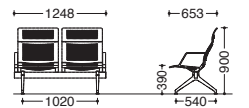

METAL / 23AM Products

Side armrest

This drawing is without pads.

	W	D	SH	H		Product code	Specification
4 seater	2448	653	390	900	Silver Shell Without Pad	23AMAC	Z612
					With Pad	23AMFC	FBA Fabric PB Vinyl
					Black Shell Without Pad	23AMAZ	Z721
					With Pad	23AMFZ	FBA Fabric PB Vinyl
3 seater	1848	653	390	900	Silver Shell Without Pad	23AMAB	Z612
					With Pad	23AMFB	FBA Fabric PB Vinyl
					Black Shell Without Pad	23AMAY	Z721
					With Pad	23AMFY	FBA Fabric PB Vinyl
2 seater	1248	653	390	900	Silver Shell Without Pad	23AMAA	Z612
					With Pad	23AMFA	FBA Fabric PB Vinyl
					Black Shell Without Pad	23AMAW	Z721
					With Pad	23AMFW	FBA Fabric PB Vinyl

No armrest

This drawing is without pads.

	W	D	SH	H		Product code	Specification
4 seater	2358	653	390	900	Silver Shell Without Pad	23AMZC	Z612
					With Pad	23AMXC	FBA Fabric PB Vinyl
					Black Shell Without Pad	23AMZZ	Z721
					With Pad	23AMXZ	FBA Fabric PB Vinyl
3 seater	1758	653	390	900	Silver Shell Without Pad	23AMZB	Z612
					With Pad	23AMXB	FBA Fabric PB Vinyl
					Black Shell Without Pad	23AMZY	Z721
					With Pad	23AMXY	FBA Fabric PB Vinyl
2 seater	1158	653	390	900	Silver Shell Without Pad	23AMZA	Z612
					With Pad	23AMXA	FBA Fabric PB Vinyl
					Black Shell Without Pad	23AMZW	Z721
					With Pad	23AMXW	FBA Fabric PB Vinyl

Side and middle armrests

This drawing is without pads.

	W	D	SH	H		Product code	Specification
4 seater	2448	653	390	900	Silver Shell Without Pad	23AMHC	Z612
					With Pad	23AMLG	FBA Fabric PB Vinyl
					Black Shell Without Pad	23AMHZ	Z721
					With Pad	23AMLZ	FBA Fabric PB Vinyl
3 seater	1848	653	390	900	Silver Shell Without Pad	23AMHB	Z612
					With Pad	23AMLB	FBA Fabric PB Vinyl
					Black Shell Without Pad	23AMHY	Z721
					With Pad	23AMLY	FBA Fabric PB Vinyl