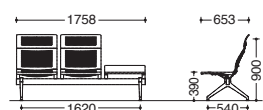

No armrest

This drawing is without pads.

	W	D	SH	H		Product code	Specification
4 seater	2358	653	390	900	Silver Shell Without Pad	23AMZC	Z612
					With Pad	23AMXC	FBA Fabric PB Vinyl
					Black Shell Without Pad	23AMZZ	Z721
					With Pad	23AMXZ	FBA Fabric PB Vinyl
3 seater	1758	653	390	900	Silver Shell Without Pad	23AMZB	Z612
					With Pad	23AMXB	FBA Fabric PB Vinyl
					Black Shell Without Pad	23AMZY	Z721
					With Pad	23AMXY	FBA Fabric PB Vinyl
2 seater	1158	653	390	900	Silver Shell Without Pad	23AMZA	Z612
					With Pad	23AMXA	FBA Fabric PB Vinyl
					Black Shell Without Pad	23AMZW	Z721
					With Pad	23AMXW	FBA Fabric PB Vinyl

Side and middle armrests

This drawing is without pads.

	W	D	SH	H		Product code	Specification
4 seater	2448	653	390	900	Silver Shell Without Pad	23AMHC	Z612
					With Pad	23AMLG	FBA Fabric PB Vinyl
					Black Shell Without Pad	23AMHZ	Z721
					With Pad	23AMLZ	FBA Fabric PB Vinyl
3 seater	1848	653	390	900	Silver Shell Without Pad	23AMHB	Z612
					With Pad	23AMLB	FBA Fabric PB Vinyl
					Black Shell Without Pad	23AMHY	Z721
					With Pad	23AMLY	FBA Fabric PB Vinyl

With table

This drawing is without pads.

	W	D	SH	H		Product code	Specification
3 seater (table on left side)	2358	653	390	900	Silver Shell Without Pad	23AMTB	Z612
					With Pad	23AMUB	FBA Fabric PB Vinyl
					Black Shell Without Pad	23AMTY	Z721
					With Pad	23AMUY	FBA Fabric PB Vinyl
2 seater (table on left side)	1758	653	390	900	Silver Shell Without Pad	23AMTA	Z612
					With Pad	23AMUA	FBA Fabric PB Vinyl
					Black Shell Without Pad	23AMTW	Z721
					With Pad	23AMUW	FBA Fabric PB Vinyl