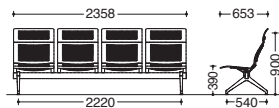

METAL / 23AM Products

Side armrest

This drawing is without pads.

	W	D	SH	H		Product code	Specification
4 seater	2448	653	390	900	Silver Shell Without Pad	23AMAC	Z612
					With Pad	23AMFC	FBA Fabric PB Vinyl
					Black Shell Without Pad	23AMAZ	Z721
					With Pad	23AMFZ	FBA Fabric PB Vinyl
3 seater	1848	653	390	900	Silver Shell Without Pad	23AMAB	Z612
					With Pad	23AMFB	FBA Fabric PB Vinyl
					Black Shell Without Pad	23AMAY	Z721
					With Pad	23AMFY	FBA Fabric PB Vinyl
2 seater	1248	653	390	900	Silver Shell Without Pad	23AMAA	Z612
					With Pad	23AMFA	FBA Fabric PB Vinyl
					Black Shell Without Pad	23AMAW	Z721
					With Pad	23AMFW	FBA Fabric PB Vinyl

No armrest

This drawing is without pads.

	W	D	SH	H		Product code	Specification
4 seater	2358	653	390	900	Silver Shell Without Pad	23AMZC	Z612
					With Pad	23AMXC	FBA Fabric PB Vinyl
					Black Shell Without Pad	23AMZZ	Z721
					With Pad	23AMXZ	FBA Fabric PB Vinyl
3 seater	1758	653	390	900	Silver Shell Without Pad	23AMZB	Z612
					With Pad	23AMXB	FBA Fabric PB Vinyl
					Black Shell Without Pad	23AMZY	Z721
					With Pad	23AMXY	FBA Fabric PB Vinyl
2 seater	1158	653	390	900	Silver Shell Without Pad	23AMZA	Z612
					With Pad	23AMXA	FBA Fabric PB Vinyl
					Black Shell Without Pad	23AMZW	Z721
					With Pad	23AMXW	FBA Fabric PB Vinyl

Side and middle armrests

This drawing is without pads.

	W	D	SH	H		Product code	Specification
4 seater	2448	653	390	900	Silver Shell Without Pad	23AMHC	Z612
					With Pad	23AMLG	FBA Fabric PB Vinyl
					Black Shell Without Pad	23AMHZ	Z721
					With Pad	23AMLZ	FBA Fabric PB Vinyl
3 seater	1848	653	390	900	Silver Shell Without Pad	23AMHB	Z612
					With Pad	23AMLB	FBA Fabric PB Vinyl
					Black Shell Without Pad	23AMHY	Z721
					With Pad	23AMLY	FBA Fabric PB Vinyl