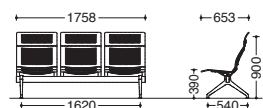

METAL / 23AM Products

Side armrest

This drawing is without pads.

	W	D	SH	H		Product code	Specification
4 seater	2448	653	390	900	Silver Shell Without Pad	23AMAC	Z612
					With Pad	23AMFC	FBA Fabric PB Vinyl
					Black Shell Without Pad	23AMAZ	Z721
					With Pad	23AMFZ	FBA Fabric PB Vinyl
3 seater	1848	653	390	900	Silver Shell Without Pad	23AMAB	Z612
					With Pad	23AMFB	FBA Fabric PB Vinyl
					Black Shell Without Pad	23AMAY	Z721
					With Pad	23AMFY	FBA Fabric PB Vinyl
2 seater	1248	653	390	900	Silver Shell Without Pad	23AMAA	Z612
					With Pad	23AMFA	FBA Fabric PB Vinyl
					Black Shell Without Pad	23AMAW	Z721
					With Pad	23AMFW	FBA Fabric PB Vinyl

No armrest

This drawing is without pads.

	W	D	SH	H		Product code	Specification
4 seater	2358	653	390	900	Silver Shell Without Pad	23AMZC	Z612
					With Pad	23AMXC	FBA Fabric PB Vinyl
					Black Shell Without Pad	23AMZZ	Z721
					With Pad	23AMXZ	FBA Fabric PB Vinyl
3 seater	1758	653	390	900	Silver Shell Without Pad	23AMZB	Z612
					With Pad	23AMXB	FBA Fabric PB Vinyl
					Black Shell Without Pad	23AMZY	Z721
					With Pad	23AMXY	FBA Fabric PB Vinyl
2 seater	1158	653	390	900	Silver Shell Without Pad	23AMZA	Z612
					With Pad	23AMXA	FBA Fabric PB Vinyl
					Black Shell Without Pad	23AMZW	Z721
					With Pad	23AMXW	FBA Fabric PB Vinyl

Side and middle armrests

This drawing is without pads.

	W	D	SH	H		Product code	Specification
4 seater	2448	653	390	900	Silver Shell Without Pad	23AMHC	Z612
					With Pad	23AMLG	FBA Fabric PB Vinyl
					Black Shell Without Pad	23AMHZ	Z721
					With Pad	23AMLZ	FBA Fabric PB Vinyl
3 seater	1848	653	390	900	Silver Shell Without Pad	23AMHB	Z612
					With Pad	23AMLB	FBA Fabric PB Vinyl
					Black Shell Without Pad	23AMHY	Z721
					With Pad	23AMLY	FBA Fabric PB Vinyl