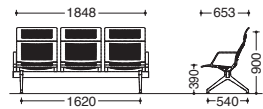

METAL / 23AM Products

Side armrest

This drawing is without pads.

	W	D	SH	H		Product code	Specification
4 seater	2448	653	390	900	Silver Shell Without Pad	23AMAC	Z612
					With Pad	23AMFC	FBA Fabric PB Vinyl
					Black Shell Without Pad	23AMAZ	Z721
					With Pad	23AMFZ	FBA Fabric PB Vinyl
3 seater	1848	653	390	900	Silver Shell Without Pad	23AMAB	Z612
					With Pad	23AMFB	FBA Fabric PB Vinyl
					Black Shell Without Pad	23AMAY	Z721
					With Pad	23AMFY	FBA Fabric PB Vinyl
2 seater	1248	653	390	900	Silver Shell Without Pad	23AMAA	Z612
					With Pad	23AMFA	FBA Fabric PB Vinyl
					Black Shell Without Pad	23AMAW	Z721
					With Pad	23AMFW	FBA Fabric PB Vinyl

No armrest

This drawing is without pads.

	W	D	SH	H		Product code	Specification
4 seater	2358	653	390	900	Silver Shell Without Pad	23AMZC	Z612
					With Pad	23AMXC	FBA Fabric PB Vinyl
					Black Shell Without Pad	23AMZZ	Z721
					With Pad	23AMXZ	FBA Fabric PB Vinyl
3 seater	1758	653	390	900	Silver Shell Without Pad	23AMZB	Z612
					With Pad	23AMXB	FBA Fabric PB Vinyl
					Black Shell Without Pad	23AMZY	Z721
					With Pad	23AMXY	FBA Fabric PB Vinyl
2 seater	1158	653	390	900	Silver Shell Without Pad	23AMZA	Z612
					With Pad	23AMXA	FBA Fabric PB Vinyl
					Black Shell Without Pad	23AMZW	Z721
					With Pad	23AMXW	FBA Fabric PB Vinyl

Side and middle armrests

This drawing is without pads.

	W	D	SH	H		Product code	Specification
4 seater	2448	653	390	900	Silver Shell Without Pad	23AMHC	Z612
					With Pad	23AMLG	FBA Fabric PB Vinyl
					Black Shell Without Pad	23AMHZ	Z721
					With Pad	23AMLZ	FBA Fabric PB Vinyl
3 seater	1848	653	390	900	Silver Shell Without Pad	23AMHB	Z612
					With Pad	23AMLB	FBA Fabric PB Vinyl
					Black Shell Without Pad	23AMHY	Z721
					With Pad	23AMLY	FBA Fabric PB Vinyl