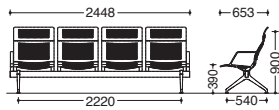

METAL / 23AM Products

Side armrest

This drawing is without pads.

	W	D	SH	H		Product code	Specification
4 seater	2448	653	390	900	Silver Shell Without Pad	23AMAC	Z612
					With Pad	23AMFC	FBA Fabric PB Vinyl
					Black Shell Without Pad	23AMAZ	Z721
					With Pad	23AMFZ	FBA Fabric PB Vinyl
3 seater	1848	653	390	900	Silver Shell Without Pad	23AMAB	Z612
					With Pad	23AMFB	FBA Fabric PB Vinyl
					Black Shell Without Pad	23AMAY	Z721
					With Pad	23AMFY	FBA Fabric PB Vinyl
2 seater	1248	653	390	900	Silver Shell Without Pad	23AMAA	Z612
					With Pad	23AMFA	FBA Fabric PB Vinyl
					Black Shell Without Pad	23AMAW	Z721
					With Pad	23AMFW	FBA Fabric PB Vinyl

No armrest

This drawing is without pads.

	W	D	SH	H		Product code	Specification
4 seater	2358	653	390	900	Silver Shell Without Pad	23AMZC	Z612
					With Pad	23AMXC	FBA Fabric PB Vinyl
					Black Shell Without Pad	23AMZZ	Z721
					With Pad	23AMXZ	FBA Fabric PB Vinyl
3 seater	1758	653	390	900	Silver Shell Without Pad	23AMZB	Z612
					With Pad	23AMXB	FBA Fabric PB Vinyl
					Black Shell Without Pad	23AMZY	Z721
					With Pad	23AMXY	FBA Fabric PB Vinyl
2 seater	1158	653	390	900	Silver Shell Without Pad	23AMZA	Z612
					With Pad	23AMXA	FBA Fabric PB Vinyl
					Black Shell Without Pad	23AMZW	Z721
					With Pad	23AMXW	FBA Fabric PB Vinyl

Side and middle armrests

This drawing is without pads.

	W	D	SH	H		Product code	Specification
4 seater	2448	653	390	900	Silver Shell Without Pad	23AMHC	Z612
					With Pad	23AMLG	FBA Fabric PB Vinyl
					Black Shell Without Pad	23AMHZ	Z721
					With Pad	23AMLZ	FBA Fabric PB Vinyl
3 seater	1848	653	390	900	Silver Shell Without Pad	23AMHB	Z612
					With Pad	23AMLB	FBA Fabric PB Vinyl
					Black Shell Without Pad	23AMHY	Z721
					With Pad	23AMLY	FBA Fabric PB Vinyl