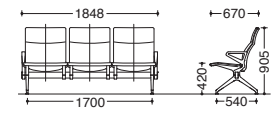

### Side armrest

	W	D	SH	H	Product code	Specification
4 seater	2448	670	420	905	<b>23AUAC</b>	PD□□
3 seater	1848	670	420	905	<b>23AUAB</b>	PD□□
2 seater	1248	670	420	905	<b>23AUAA</b>	PD□□

### No armrest

	W	D	SH	H	Product code	Specification
4 seater	2395	670	420	905	<b>23AUZC</b>	PD□□
3 seater	1795	670	420	905	<b>23AUZB</b>	PD□□
2 seater	1195	670	420	905	<b>23AUZA</b>	PD□□

### Side and middle armrests

	W	D	SH	H	Product code	Specification
4 seater	2448	670	420	905	<b>23AUHC</b>	PD□□
3 seater	1848	670	420	905	<b>23AUHB</b>	PD□□

### With table

	W	D	SH	H	Product code	Specification
3 seater (table on left side)	2395	670	412	905	<b>23AUTC</b>	PD□□
2 seater (table on left side)	1795	670	412	905	<b>23AUTA</b>	PD□□