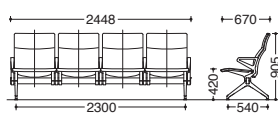

### Side armrest

	W	D	SH	H	Product code	Specification
4 seater	2448	670	420	905	<b>23AUAC</b>	PD□□
3 seater	1848	670	420	905	<b>23AUAB</b>	PD□□
2 seater	1248	670	420	905	<b>23AUAA</b>	PD□□

### No armrest

	W	D	SH	H	Product code	Specification
4 seater	2395	670	420	905	<b>23AUZC</b>	PD□□
3 seater	1795	670	420	905	<b>23AUZB</b>	PD□□
2 seater	1195	670	420	905	<b>23AUZA</b>	PD□□

### Side and middle armrests

	W	D	SH	H	Product code	Specification
4 seater	2448	670	420	905	<b>23AUHC</b>	PD□□
3 seater	1848	670	420	905	<b>23AUHB</b>	PD□□

### With table

	W	D	SH	H	Product code	Specification
3 seater (table on left side)	2395	670	412	905	<b>23AUTC</b>	PD□□
2 seater (table on left side)	1795	670	412	905	<b>23AUTA</b>	PD□□