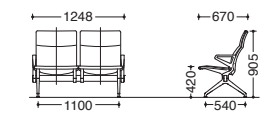

### Side armrest

	W	D	SH	H	Product code	Specification
4 seater	2448	670	420	905	<b>23AUAC</b>	PD□□
3 seater	1848	670	420	905	<b>23AUAB</b>	PD□□
2 seater	1248	670	420	905	<b>23AUAA</b>	PD□□

### No armrest

	W	D	SH	H	Product code	Specification
4 seater	2395	670	420	905	<b>23AUZC</b>	PD□□
3 seater	1795	670	420	905	<b>23AUZB</b>	PD□□
2 seater	1195	670	420	905	<b>23AUZA</b>	PD□□

### Side and middle armrests

	W	D	SH	H	Product code	Specification
4 seater	2448	670	420	905	<b>23AUHC</b>	PD□□
3 seater	1848	670	420	905	<b>23AUHB</b>	PD□□

### With table

	W	D	SH	H	Product code	Specification
3 seater (table on left side)	2395	670	412	905	<b>23AUTC</b>	PD□□
2 seater (table on left side)	1795	670	412	905	<b>23AUTA</b>	PD□□