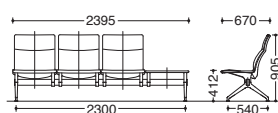

### Side armrest

	W	D	SH	H	Product code	Specification
4 seater	2448	670	420	905	<b>23AUAC</b>	PD□□
3 seater	1848	670	420	905	<b>23AUAB</b>	PD□□
2 seater	1248	670	420	905	<b>23AUAA</b>	PD□□

### No armrest

	W	D	SH	H	Product code	Specification
4 seater	2395	670	420	905	<b>23AUZC</b>	PD□□
3 seater	1795	670	420	905	<b>23AUZB</b>	PD□□
2 seater	1195	670	420	905	<b>23AUZA</b>	PD□□

### Side and middle armrests

	W	D	SH	H	Product code	Specification
4 seater	2448	670	420	905	<b>23AUHC</b>	PD□□
3 seater	1848	670	420	905	<b>23AUHB</b>	PD□□

### With table

	W	D	SH	H	Product code	Specification
3 seater (table on left side)	2395	670	412	905	<b>23AUTC</b>	PD□□
2 seater (table on left side)	1795	670	412	905	<b>23AUTA</b>	PD□□