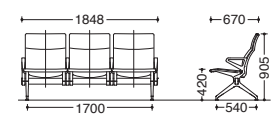

### Side armrest

	W	D	SH	H	Product code	Specification
4 seater	2448	670	420	905	<b>23AUAC</b>	PD□□
3 seater	1848	670	420	905	<b>23AUAB</b>	PD□□
2 seater	1248	670	420	905	<b>23AUAA</b>	PD□□

### No armrest

	W	D	SH	H	Product code	Specification
4 seater	2395	670	420	905	<b>23AUZC</b>	PD□□
3 seater	1795	670	420	905	<b>23AUZB</b>	PD□□
2 seater	1195	670	420	905	<b>23AUZA</b>	PD□□

### Side and middle armrests

	W	D	SH	H	Product code	Specification
4 seater	2448	670	420	905	<b>23AUHC</b>	PD□□
3 seater	1848	670	420	905	<b>23AUHB</b>	PD□□

### With table

	W	D	SH	H	Product code	Specification
3 seater (table on left side)	2395	670	412	905	<b>23AUTC</b>	PD□□
2 seater (table on left side)	1795	670	412	905	<b>23AUTA</b>	PD□□