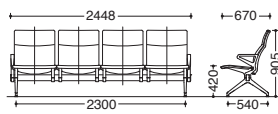

### Side armrest

	W	D	SH	H	Product code	Specification
4 seater	2448	670	420	905	<b>23AUAC</b>	PD□□
3 seater	1848	670	420	905	<b>23AUAB</b>	PD□□
2 seater	1248	670	420	905	<b>23AUAA</b>	PD□□

### No armrest

	W	D	SH	H	Product code	Specification
4 seater	2395	670	420	905	<b>23AUZC</b>	PD□□
3 seater	1795	670	420	905	<b>23AUZB</b>	PD□□
2 seater	1195	670	420	905	<b>23AUZA</b>	PD□□

### Side and middle armrests

	W	D	SH	H	Product code	Specification
4 seater	2448	670	420	905	<b>23AUHC</b>	PD□□
3 seater	1848	670	420	905	<b>23AUHB</b>	PD□□

### With table

	W	D	SH	H	Product code	Specification
3 seater (table on left side)	2395	670	412	905	<b>23AUTC</b>	PD□□
2 seater (table on left side)	1795	670	412	905	<b>23AUTA</b>	PD□□