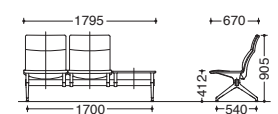

### Side armrest

	W	D	SH	H	Product code	Specification
4 seater	2448	670	420	905	<b>23AUAC</b>	PD□□
3 seater	1848	670	420	905	<b>23AUAB</b>	PD□□
2 seater	1248	670	420	905	<b>23AUAA</b>	PD□□

### No armrest

	W	D	SH	H	Product code	Specification
4 seater	2395	670	420	905	<b>23AUZC</b>	PD□□
3 seater	1795	670	420	905	<b>23AUZB</b>	PD□□
2 seater	1195	670	420	905	<b>23AUZA</b>	PD□□

### Side and middle armrests

	W	D	SH	H	Product code	Specification
4 seater	2448	670	420	905	<b>23AUHC</b>	PD□□
3 seater	1848	670	420	905	<b>23AUHB</b>	PD□□

### With table

	W	D	SH	H	Product code	Specification
3 seater (table on left side)	2395	670	412	905	<b>23AUTC</b>	PD□□
2 seater (table on left side)	1795	670	412	905	<b>23AUTA</b>	PD□□