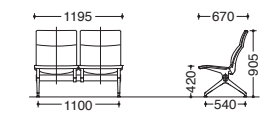

### Side armrest

	W	D	SH	H	Product code	Specification
4 seater	2448	670	420	905	<b>23AUAC</b>	PD□□
3 seater	1848	670	420	905	<b>23AUAB</b>	PD□□
2 seater	1248	670	420	905	<b>23AUAA</b>	PD□□

### No armrest

	W	D	SH	H	Product code	Specification
4 seater	2395	670	420	905	<b>23AUZC</b>	PD□□
3 seater	1795	670	420	905	<b>23AUZB</b>	PD□□
2 seater	1195	670	420	905	<b>23AUZA</b>	PD□□

### Side and middle armrests

	W	D	SH	H	Product code	Specification
4 seater	2448	670	420	905	<b>23AUHC</b>	PD□□
3 seater	1848	670	420	905	<b>23AUHB</b>	PD□□

### With table

	W	D	SH	H	Product code	Specification
3 seater (table on left side)	2395	670	412	905	<b>23AUTC</b>	PD□□
2 seater (table on left side)	1795	670	412	905	<b>23AUTA</b>	PD□□