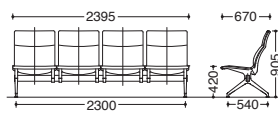

### Side armrest

	W	D	SH	H	Product code	Specification
4 seater	2448	670	420	905	<b>23AUAC</b>	PD□□
3 seater	1848	670	420	905	<b>23AUAB</b>	PD□□
2 seater	1248	670	420	905	<b>23AUAA</b>	PD□□

### No armrest

	W	D	SH	H	Product code	Specification
4 seater	2395	670	420	905	<b>23AUZC</b>	PD□□
3 seater	1795	670	420	905	<b>23AUZB</b>	PD□□
2 seater	1195	670	420	905	<b>23AUZA</b>	PD□□

### Side and middle armrests

	W	D	SH	H	Product code	Specification
4 seater	2448	670	420	905	<b>23AUHC</b>	PD□□
3 seater	1848	670	420	905	<b>23AUHB</b>	PD□□

### With table

	W	D	SH	H	Product code	Specification
3 seater (table on left side)	2395	670	412	905	<b>23AUTC</b>	PD□□
2 seater (table on left side)	1795	670	412	905	<b>23AUTA</b>	PD□□