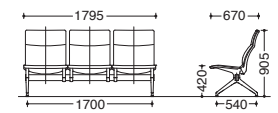

### Side armrest

	W	D	SH	H	Product code	Specification
4 seater	2448	670	420	905	<b>23AUAC</b>	PD□□
3 seater	1848	670	420	905	<b>23AUAB</b>	PD□□
2 seater	1248	670	420	905	<b>23AUAA</b>	PD□□

### No armrest

	W	D	SH	H	Product code	Specification
4 seater	2395	670	420	905	<b>23AUZC</b>	PD□□
3 seater	1795	670	420	905	<b>23AUZB</b>	PD□□
2 seater	1195	670	420	905	<b>23AUZA</b>	PD□□

### Side and middle armrests

	W	D	SH	H	Product code	Specification
4 seater	2448	670	420	905	<b>23AUHC</b>	PD□□
3 seater	1848	670	420	905	<b>23AUHB</b>	PD□□

### With table

	W	D	SH	H	Product code	Specification
3 seater (table on left side)	2395	670	412	905	<b>23AUTC</b>	PD□□
2 seater (table on left side)	1795	670	412	905	<b>23AUTA</b>	PD□□