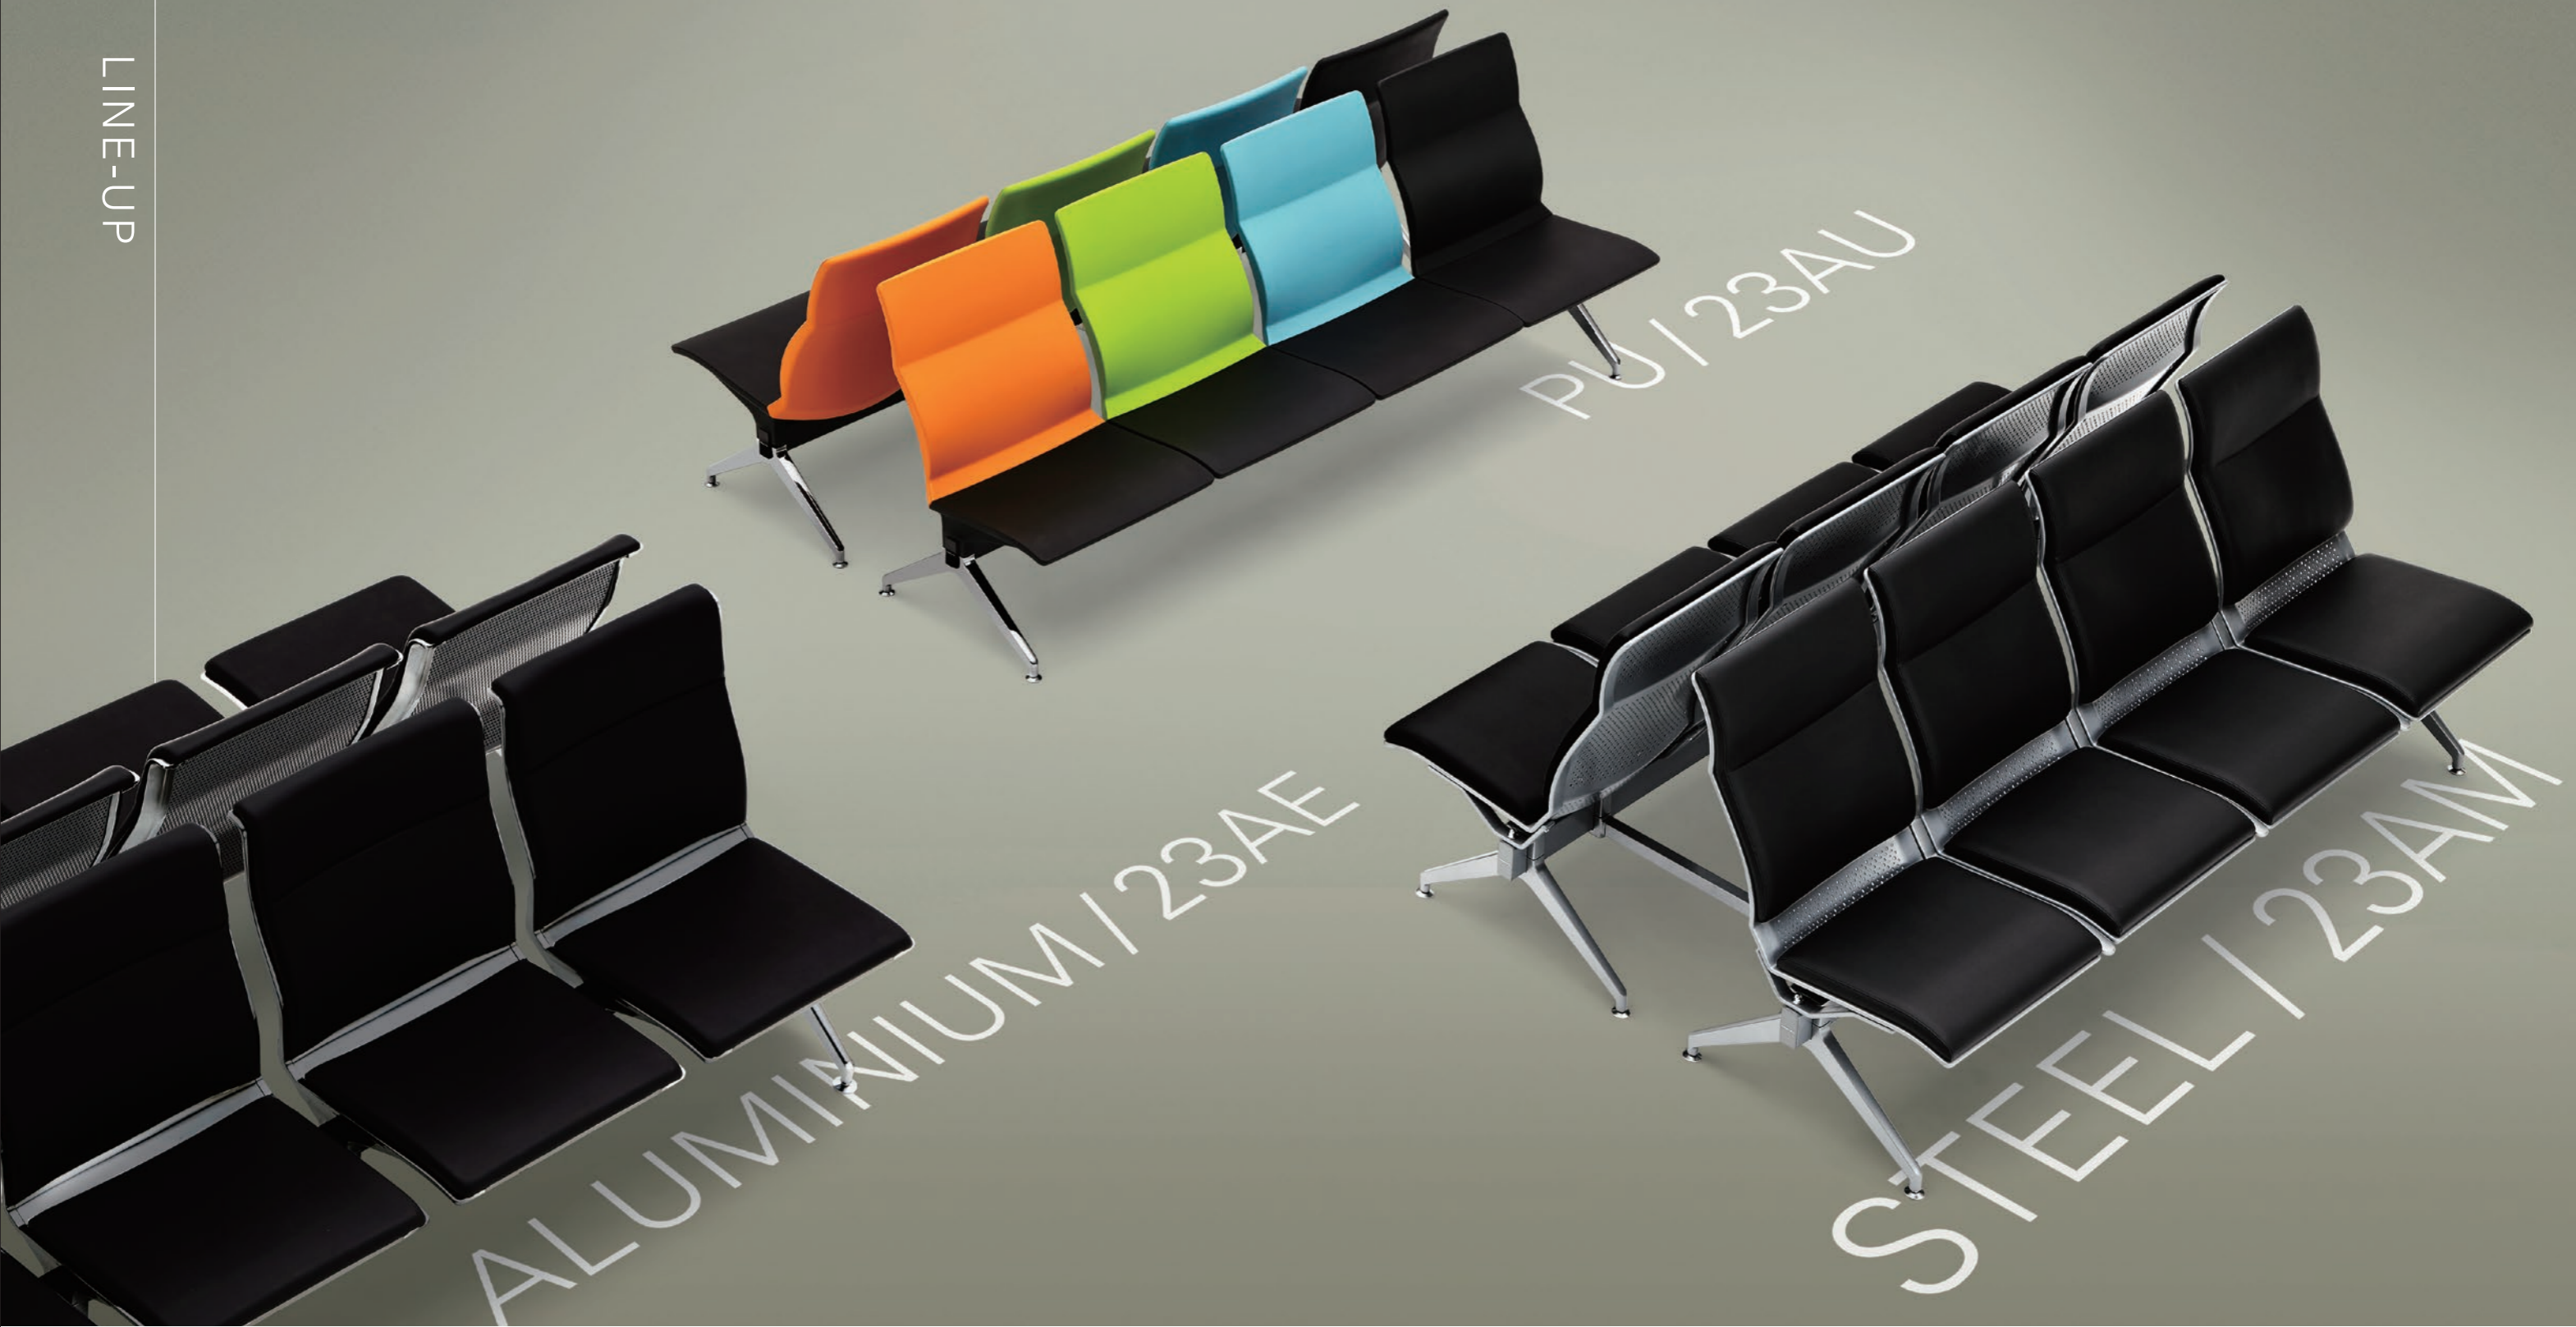

ALBROAD ALUMINIUM / 23AE

Flagship model of ALBROAD

ALBROAD PU / 23AU

Lounge seating balanced with durability and comfort

ALBROAD STEEL / 23AM

Lounge seating
featuring a high back design

Variations

ALUMINIUM / 23AE

without exterior
(and intermediate) arms

with exterior
and intermediate arms

ALBROAD PU / 23AU

The production method used for ALBROAD' s backrest-- integral skin foam moulding-- provides the backrest with a tough outer layer, whilst still retaining a soft inner foam structure; creating a seat both durable and comfortable. In addition to the ergonomically curved frame, ALBROAD PU 23AU' s backrest and seat are fitted with a spring structure that supports the body and promotes an ideal seating posture. ALBROAD' s springs are easily accessible for maintenance, meaning comfort does not have to be compromised for convenience.

With Pad

Through its organic form, ALBROAD Steel 23AM realizes an ideal seating system that's perfectly suited to purpose. By adopting a high back design, the metal type model is capable of delivering the pleasures of a Business lounge seating. The backrest's unified shell softly fits to your body and allows you to sit comfortably, even without the addition of seat pads.

This system can be used in waiting areas and VIP rooms.

Sabrina Sabrina STANDARD

The Sabrina is a mesh chair with beautiful lines and features that achieves a new sense of seating comfort combining the aspects of rigidity and flexibility composed of curved lines which flow to draw a delicate shape.