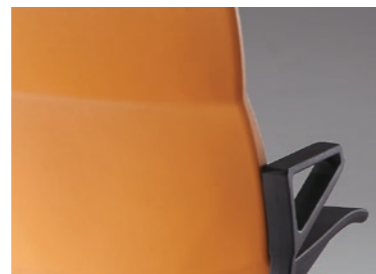

ALBROAD ALUMINIUM / 23AE

Flagship model of ALBROAD

ALBROAD PU / 23AU

Lounge seating balanced with durability and comfort

ALBROAD STEEL / 23AM

Lounge seating
featuring a high back design

Variations

ALUMINIUM / 23AE

without exterior
(and intermediate) arms

with exterior
and intermediate arms

ALBROAD PU / 23AU

The production method used for ALBROAD' s backrest-- integral skin foam moulding-- provides the backrest with a tough outer layer, whilst still retaining a soft inner foam structure; creating a seat both durable and comfortable. In addition to the ergonomically curved frame, ALBROAD PU 23AU' s backrest and seat are fitted with a spring structure that supports the body and promotes an ideal seating posture. ALBROAD' s springs are easily accessible for maintenance, meaning comfort does not have to be compromised for convenience.