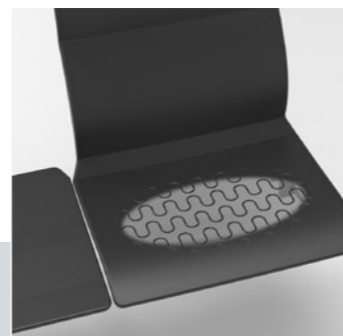

without exterior
(and intermediate) arms

with exterior
and intermediate arms

ALBROAD PU / 23AU

The production method used for ALBROAD' s backrest-- integral skin foam moulding-- provides the backrest with a tough outer layer, whilst still retaining a soft inner foam structure; creating a seat both durable and comfortable. In addition to the ergonomically curved frame, ALBROAD PU 23AU' s backrest and seat are fitted with a spring structure that supports the body and promotes an ideal seating posture. ALBROAD' s springs are easily accessible for maintenance, meaning comfort does not have to be compromised for convenience.

without exterior
(and intermediate) arms

with exterior
and intermediate arms

Comfortable seating is achieved by the spring structure. The spring strength can also be adjusted.

ALBROAD STEEL / 23AM

Without Pad

With Pad

Through its organic form, ALBROAD Steel 23AM realizes an ideal seating system that's perfectly suited to purpose. By adopting a high back design, the metal type model is capable of delivering the pleasures of a Business lounge seating. The backrest's unified shell softly fits to your body and allows you to sit comfortably, even without the addition of seat pads.