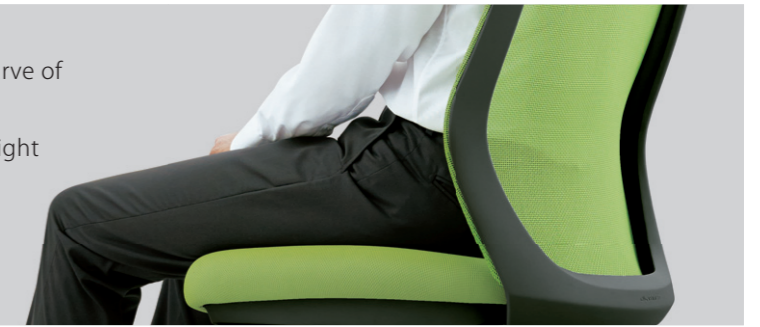

CG-M

okamura

Clean design and simple operation

Mesh seating equipped with the basics

CG-M is a mesh chair designed for comfort with

origins in Okamura's distinctive ergonomic designs.

The clean design and pleasant seating experience of

CG-M is sure to please office workers around the world.

Functions

Backrest & seat functions stabilize balance

The backrest is designed to support the natural S shape curve of the spine and to relieve strain on the lower back.

The "multi-density cushion" optimally distributes body weight between the thighs and the buttocks.

CG-M is equipped with basic functions that support an ideal, well balanced posture.

Multi-density cushion

The cushion seat is made up of polyurethane foam in three varying densities. The soft part at the front of the seat reduces pressure placed on the thighs and the harder part at the back of the cushion firmly supports the buttocks.