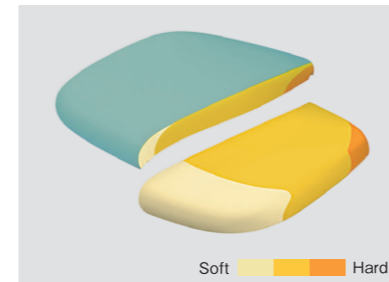

CG-M is sure to please office workers around the world.

Functions

Backrest & seat functions stabilize balance

The backrest is designed to support the natural S shape curve of the spine and to relieve strain on the lower back.

The "multi-density cushion" optimally distributes body weight between the thighs and the buttocks.

CG-M is equipped with basic functions that support an ideal, well balanced posture.

Multi-density cushion

The cushion seat is made up of polyurethane foam in three varying densities. The soft part at the front of the seat reduces pressure placed on the thighs and the harder part at the back of the cushion firmly supports the buttocks.