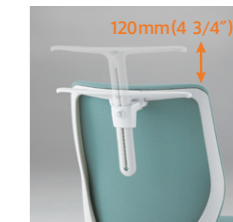

Seat height adjustment

The lever on the left-hand side underneath the seat adjusts the seat height from 385mm (15 1/4 inch) to 477mm (18 7/8 inch) in 92mm (3 5/8 inch) increments.

Backrest reclining and tension adjustment

Leaning against the backrest engages the reclining mechanism. The pivot of the backrest is located in the front of the chair and synchronizes the movement of the backrest and the user's body for comfort. The reclining tension can be adjusted using the handle located underneath the backrest on the rear of the chair.

Options

Armrest height adjustment

The height and angle of the arm pad can be adjusted in the range of 100mm (4 inch) in 20mm (7/8 inch) increments. The angle of arm pad can be adjusted 60 degrees, 30 degrees inwards and outwards.

Ring-shaped armrest

The ring-shaped armrest won't snag clothes or accessories.

Hanger

The hanger can be added to the back of the chair. The hanger goes up and down in the range of 120 mm (4 3/4 inch) and can be pushed down out of the way when not in use.