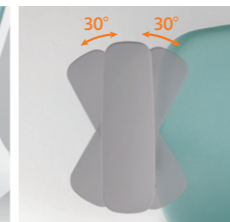

Leaning against the backrest engages the reclining mechanism. The pivot of the backrest is located in the front of the chair and synchronizes the movement of the backrest and the user's body for comfort. The reclining tension can be adjusted using the handle located underneath the backrest on the rear of the chair.

Options

Armrest height adjustment

The height and angle of the arm pad can be adjusted in the range of 100mm (4 inch) in 20mm (7/8 inch) increments. The angle of arm pad can be adjusted 60 degrees, 30 degrees inwards and outwards.