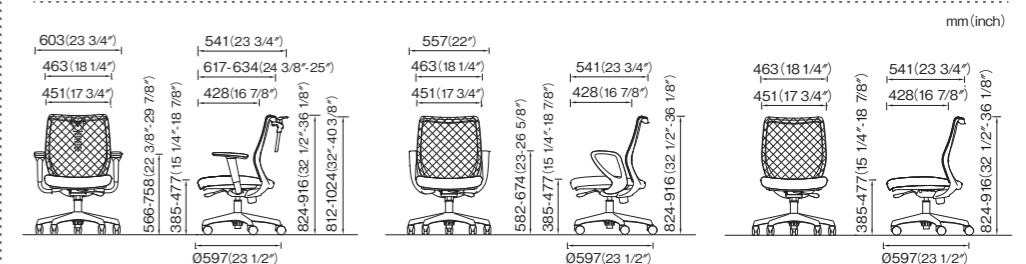

Seat height adjustment

The lever on the left-hand side underneath the seat adjusts the seat height from 385mm (15 1/4 inch) to 477mm (18 7/8 inch) in 92mm (3 5/8 inch) increments.

Backrest reclining and tension adjustment

Options

Armrest height adjustment

The height and angle of the arm pad can be adjusted in the range of 100mm (4 inch) in 20mm (7/8 inch) increments. The angle of arm pad can be adjusted 60 degrees, 30 degrees inwards and outwards.

Adjustable Armrest

Ring-shaped Armrest

Without Armrest

Fabric Colors

okamura

OKAMURA CORPORATION

International Sales & Marketing Div.

2-14-27, Akasaka, Minato-ku, Tokyo 107-0052, JAPAN