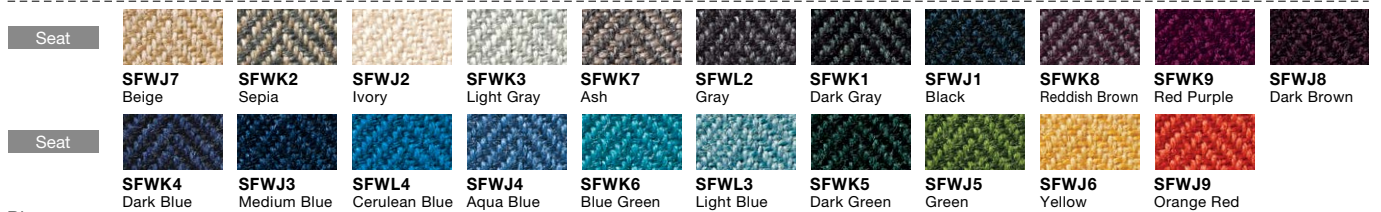

Color Variations **Japan-made** (Special Fabric)

TRAD