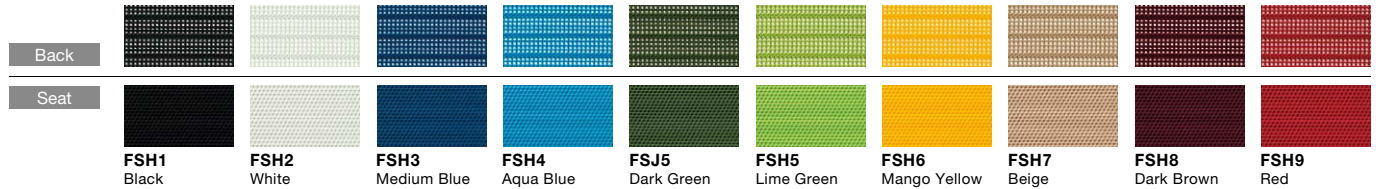

Leg and Frame colors

Polished Silver Black

Armrest types

Adjustable Armrest Fixed Armrest

[Options]

CQ529X Adjustable Armrest, Polished

CQ529W Adjustable Armrest, Silver

CQ529Z Adjustable Armrest, Black

[Options]

CQ524X Fixed Armrest, Polished

CQ524W Fixed Armrest, Silver

CQ524Z Fixed Armrest, Black

Options

Adjustable Headrest

CQ502Z-FSF□, **P676**

Adjustable Headrest (Black Body)

CQ502X-FSF□, **P676**

Adjustable Headrest (White body)

Adjustable Hanger

CQ926W-G□□□

G721: Black, GB03: White

Adjustable Lumbar support

CQ519X-G□□□

G721: Black, GB03: White

Product Code

Color Variations

Mesh Back and Cushion Seat

Upholstered Back and Cushion Seat

Adjustable Headrest

Mesh Back and Leather Seat

Leather Back and Leather Seat

Color Variations **kvadrat** (Special Fabric)