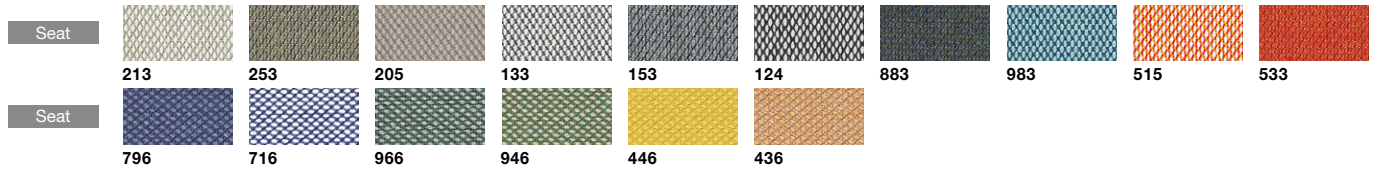

Color Variations **kvadrat** (Special Fabric)

Steelcut Trio