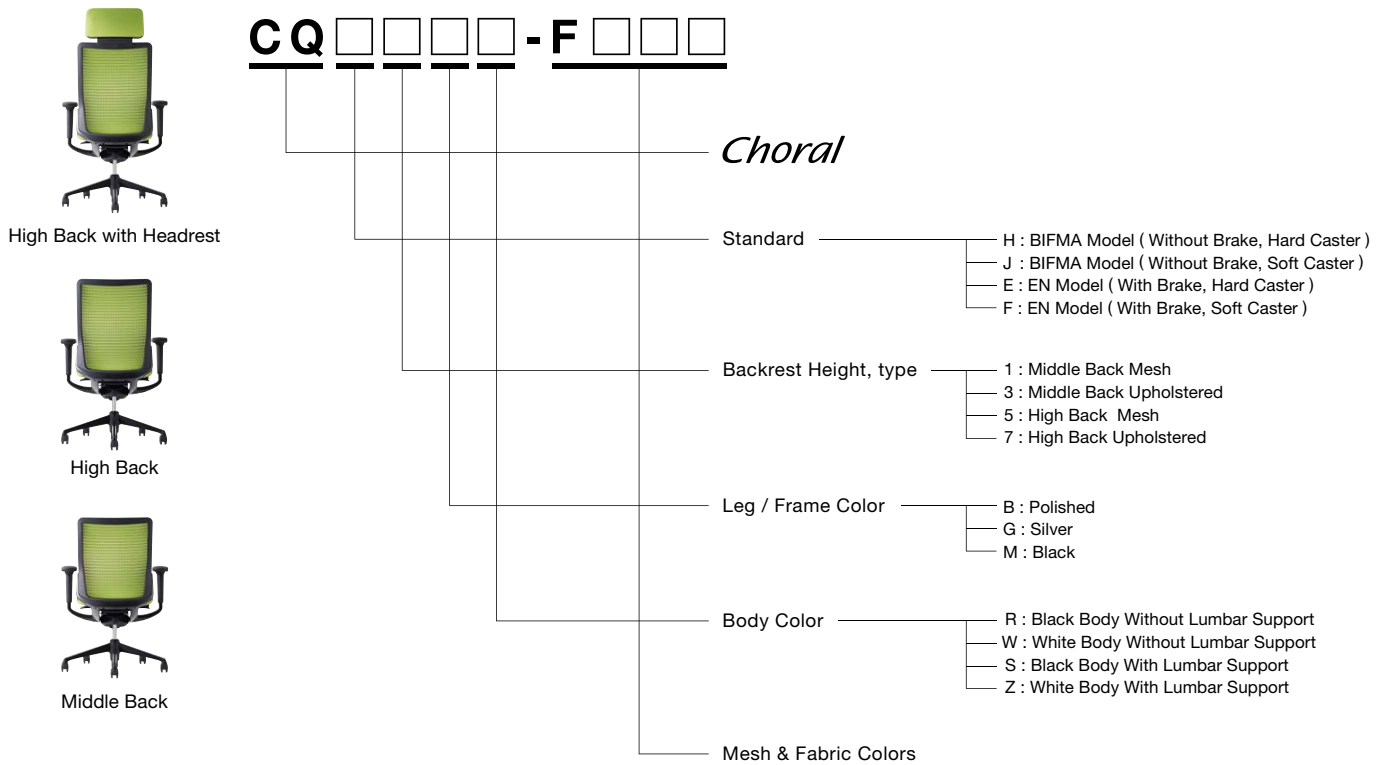

Product Code