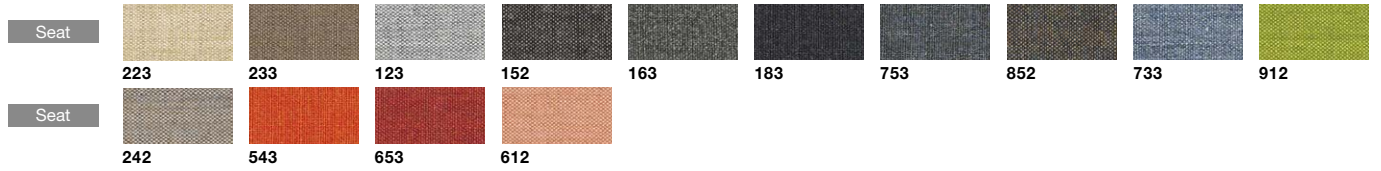

Color Variations **kvadrat** (Special Fabric)

Steelcut Trio

Remix

Umami3

Divina MD

Divina

Revive1

Recheck

Color Variations **Japan-made** (Special Fabric)

TRAD

Bit

Bark

TWILL

Interlock