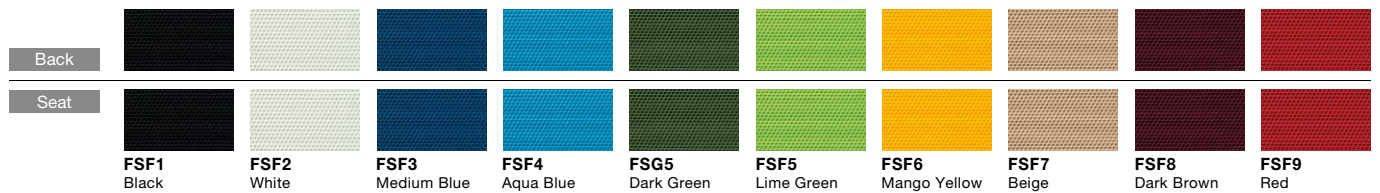

Choral

Spec Guide

Issued August 2019

[BIFMA (mm) Standard]

okamura

Choral

Color options for back and body

Back	Mesh	Mesh	Upholstered	Upholstered
Body	Black	White	Black	White

Leg and Frame colors

Polished Silver Black

Armrest types

Adjustable Armrest Fixed Armrest

[Options]

CQ529X Adjustable Armrest, Polished

CQ529W Adjustable Armrest, Silver

CQ529Z Adjustable Armrest, Black

CQ502X-FSF□, **P676**

Adjustable Headrest (White body)

Adjustable Hanger

CQ926W-G□□□

G721: Black, GB03: White

Adjustable Lumbar support

CQ519X-G□□□

G721: Black, GB03: White

Product Code

Color Variations

Mesh Back and Cushion Seat

Upholstered Back and Cushion Seat

Adjustable Headrest

Mesh Back and Leather Seat

Leather Back and Leather Seat

Color Variations **kvadrat** (Special Fabric)