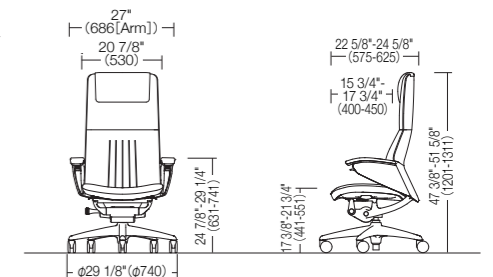

Extra High back