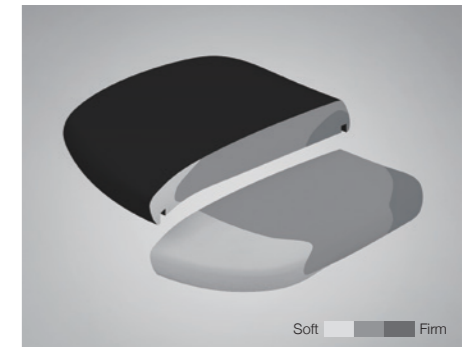

## Functions

### Smart Operation Mechanism

Designed to fit your body, and your style. Features include Smart Operation with height adjustment and reclining lock at your fingertips, responsive seat slide and tension controls.

### Ankle-Tilt Reclining

An ankle-tilt mechanism enables anyone to find their most comfortable reclining position. Using the ankle as a pivot point, this mechanism moves in sync with the seat, for greater support — stimulating variation in posture and relaxation, with uninterrupted comfort.