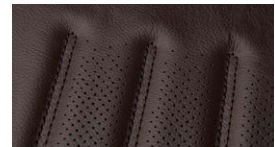

Legender

Spec Guide

Issued August 2019

[BIFMA (mm) Standard]

Legender

Design options

Standard

Stiching

Stiching on perforated leather

Leg types

5-Star Leg

Armrest types

Closed Armrest

Open Armrest

Product Code

Extra High Back

Leather Decoration — S : Standard
 A : Stiching
 F : Stiching on perforated leather

Body Color — R : Black Body

Leather Colors

Color Variations

Leather

PC18
White

PD98
Camel

PD97
Dark Brown