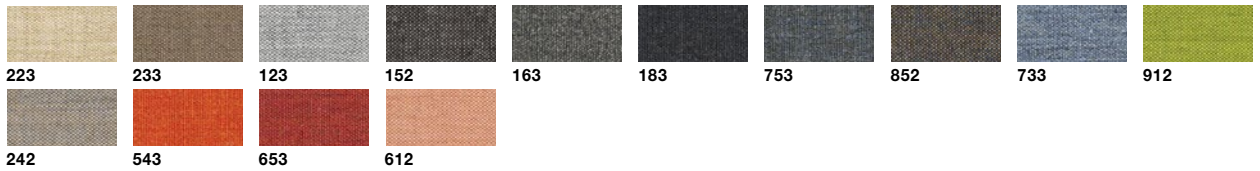

Fabric & Leather Colors

Lives Work Chair

Color Variations

Twill

Twill (Two-toned)

Interlock

Leather

Lives Work Lounge Chair

Color Variations

Twill

Interlock

Leather

Color Variations **kvadrat** (Special Fabric)

Steelcut Trio

Remix

Umami3