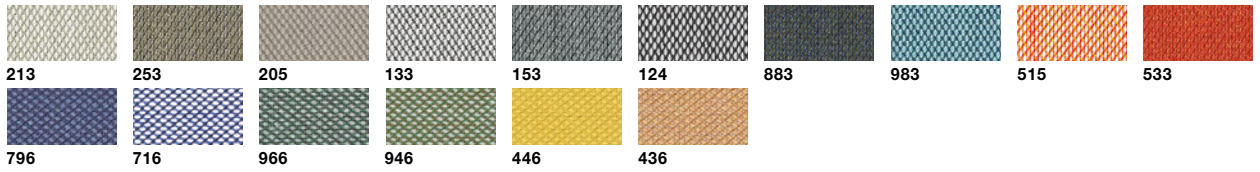

Fabric & Leather Colors

Lives Work Chair

Color Variations

Twill

Twill (Two-toned)

Interlock

Leather

Lives Work Lounge Chair

Color Variations

Twill

Interlock

Leather

Color Variations **kvadrat** (Special Fabric)

Steelcut Trio

Remix

Umami3