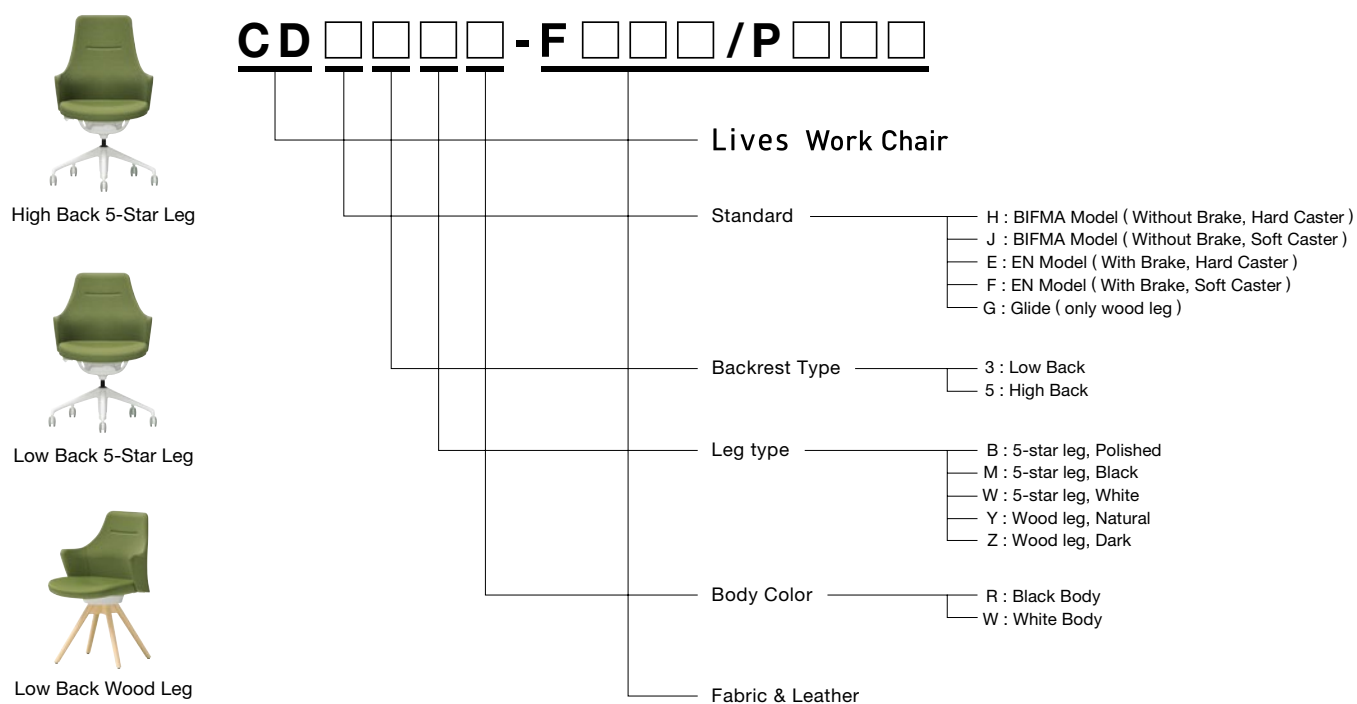

Lives Work Chair Lives Work Lounge Chair

Spec Guide

Issued January 2021

[BIFMA (mm) Standard]

Lives Work Chair

Body and Leg types

Body	White	White	Black	Black
Leg	Polished	White	Polished	Black

Body	White	Black
Leg	Natural Wood	Dark Wood

Product Code

Lives Work Lounge Chair

Armrest types

Without Armrest

With Armrest

With Armrest & Tablet

Base types

White Ring Base