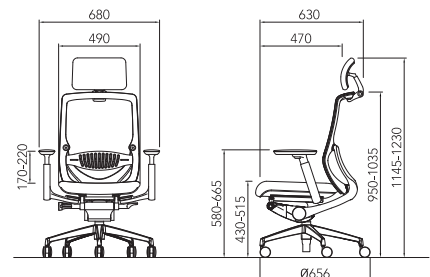

OKAMURA ZL Follows Okamura Philosophy, Bringing You a Total Ergonomic Satisfaction

OKAMURA ZL is a design product for a good balance of ergonomic comfort and the design. If you want to make both factors happen at the same time, the answer is here, easily within your reach.

Adjustability

Seat Height Adjustment

Seat height can be adjusted in 85mm range with a right lever underneath the seat.

Seat Slide Adjustment

Seat depth can be adjusted in the range of 50mm back and forth with a left lever underneath the seat.

Reclining Adjustment

Reclining angle can be smoothly adjusted in five positions with a left lever underneath the seat.

Armrest Height Adjustment

Armrest height can be adjusted in 90mm range with levers underneath the arm pads.

Arm Pad Angle Adjustment

The arm pads can be adjusted inward and outward as shown in the picture. They gently support the entire forearms when using the computer and performing other tasks.

Arm Pad Forward and Backward Adjustment

The arm pads can slide forward and backward in the range of 60mm. This helps support the arms and building less fatigue.

Lumbar Support

You can reduce unnecessary fatigue and stress on your back with lumbar support. Lumbar support can be adjusted in 50mm range up and down.

Headrest Adjustment

The headrest can be adjusted up and down and to various angles for the best comfort required.