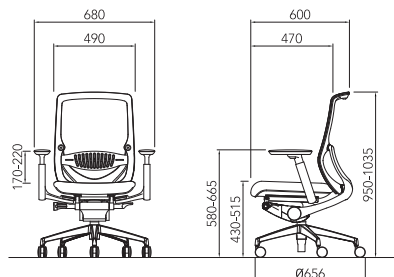

OKAMURA ZL Follows Okamura Philosophy, Bringing You a Total Ergonomic Satisfaction

OKAMURA ZL is a design product for a good balance of ergonomic comfort and the design. If you want to make both factors happen at the same time, the answer is here, easily within your reach.

Adjustability

Seat Height Adjustment

Seat height can be adjusted in 85mm range with a right lever underneath the seat.

Seat Slide Adjustment

Seat depth can be adjusted in the range of 50mm back and forth with a left lever underneath the seat.

Reclining Adjustment

Reclining angle can be smoothly adjusted in five positions with a left lever underneath the seat.

Armrest Height Adjustment

Armrest height can be adjusted in 90mm range with levers underneath the arm pads.

Arm Pad Angle Adjustment

The arm pads can be adjusted inward and outward as shown in the picture. They gently support the entire forearms when using the computer and performing other tasks.

Arm Pad Forward and Backward Adjustment

The arm pads can slide forward and backward in the range of 60mm. This helps support the arms and building less fatigue.

Lumbar Support

You can reduce unnecessary fatigue and stress on your back with lumbar support. Lumbar support can be adjusted in 50mm range up and down.

Headrest Adjustment

The headrest can be adjusted up and down and to various angles for the best comfort required.