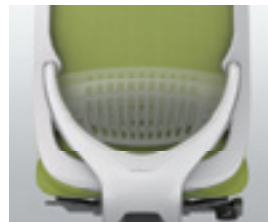

Lumbar Support

You can reduce unnecessary fatigue and stress on your back with lumbar support. Lumbar support can be adjusted in 50mm range up and down.