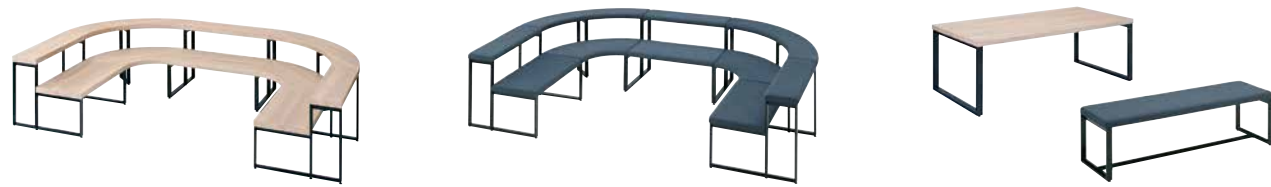

Bench

Tiered bench 115 3/4"W (2900W) 75 9/16"D (1920D) 25 9/16"H (650H) Options available for outlets		Bench 55 1/8" · 63" · 78 3/4"W (1400 · 1600 · 2000W) 17 3/4"D (450D) 15 3/4"H (400H)