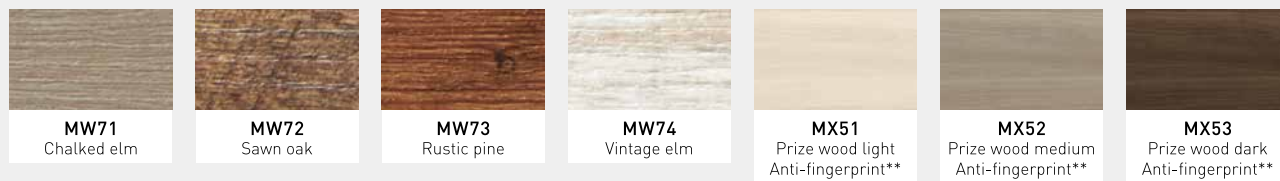

Finishes

Wood laminate (Table top, bench, and stool & chair shell)

Steel (Leg & base)

**Anti-fingerprint laminate surface provides resistance to fingerprints and is easily wiped clean.