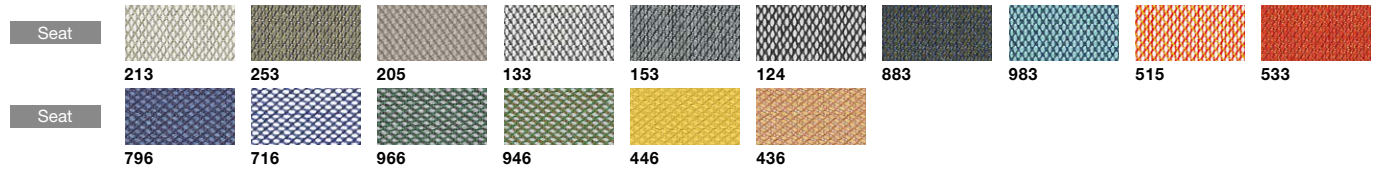

Color Variations **kvadrat** (Special Fabric)

Steelcut Trio