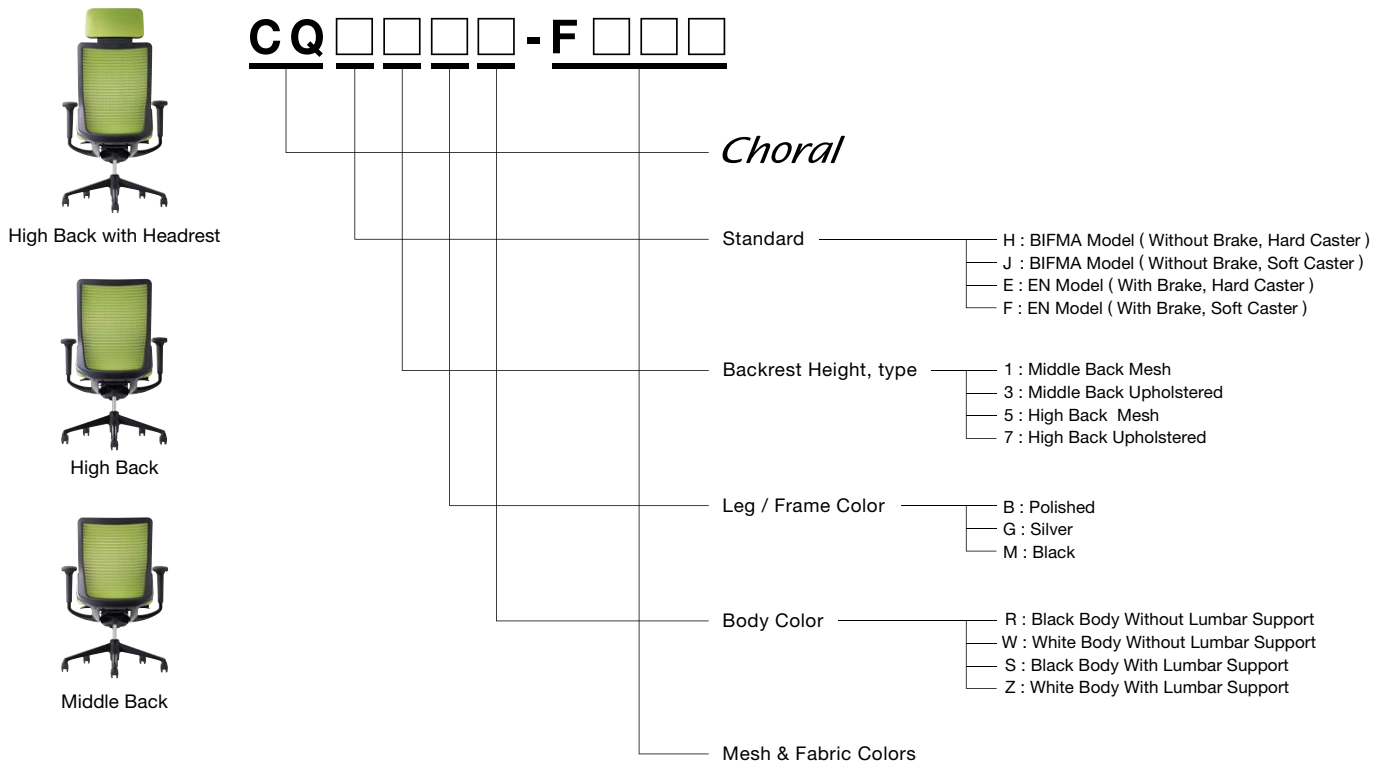

Product Code