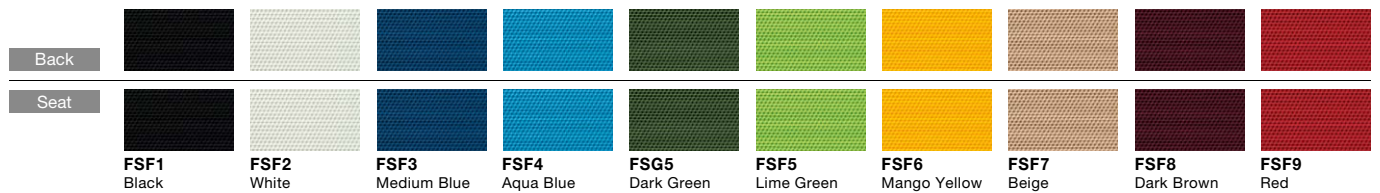

Upholstered Back and Cushion Seat