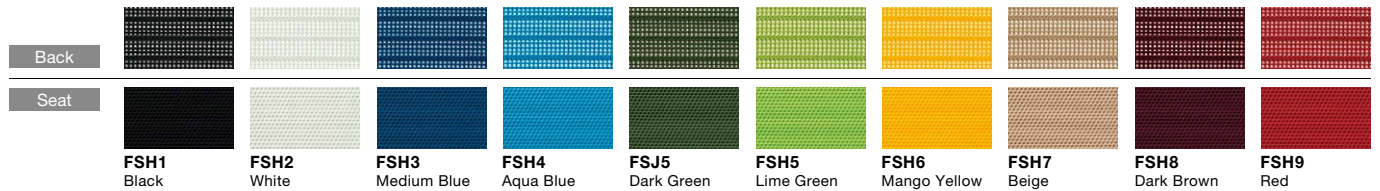

Color Variations

Mesh Back and Cushion Seat