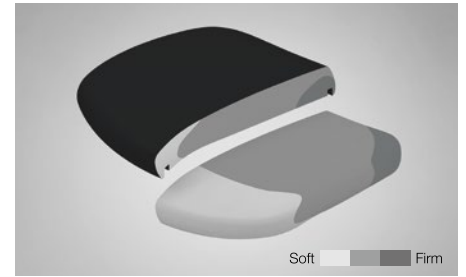

Functions

Smart Operation Mechanism

Designed to fit your body, and your style. Features include Smart Operation with height adjustment and reclining lock at your fingertips, responsive seat slide and tension controls.

Ankle-Tilt Reclining

An ankle-tilt mechanism enables anyone to find their most comfortable reclining position. Using the ankle as a pivot point, this mechanism moves in sync with the seat, for greater support – stimulating variation in posture and relaxation, with uninterrupted comfort.

Multiple Density Cushion

Okamura's unique Multiple Density Cushion utilizes three types of urethane foam, of varying firmness layered together, to promote healthy sitting. The cushion provides softer support at the front of the seat, reducing pressure on the thighs for improved circulation; denser cushioning at the back firmly supports the hips for stability and improved posture.