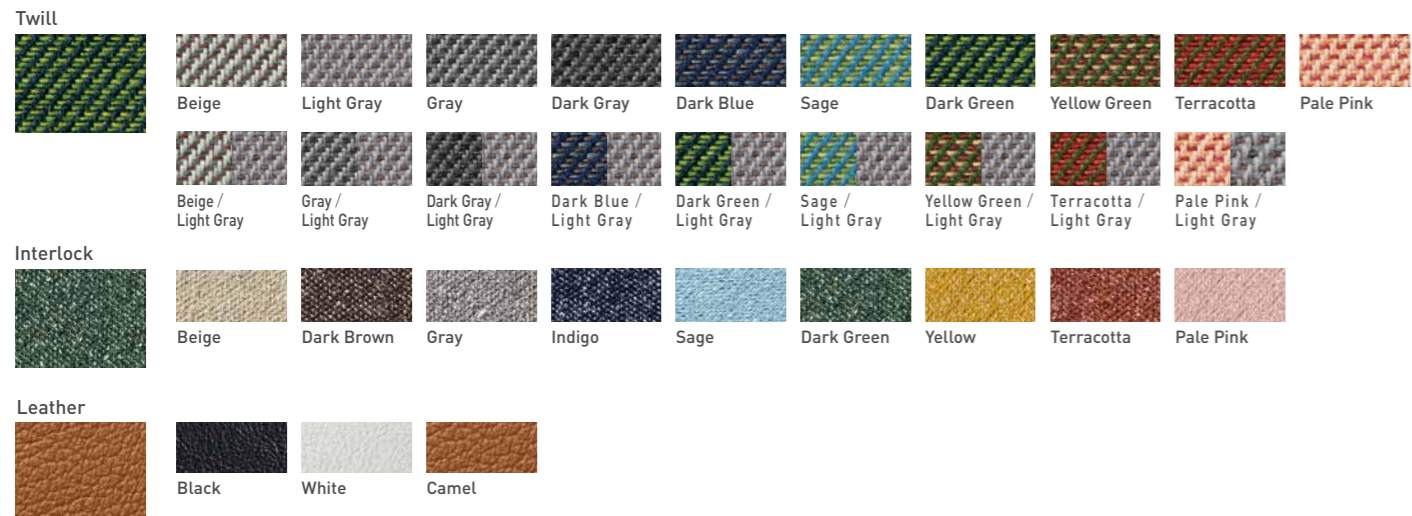

Tablet

A surface large enough for a laptop that rotates 90°

LW Chair

Chair Types

Base Color Types

Color Options for Upholstery

LW Lounge Chair

Chair Types