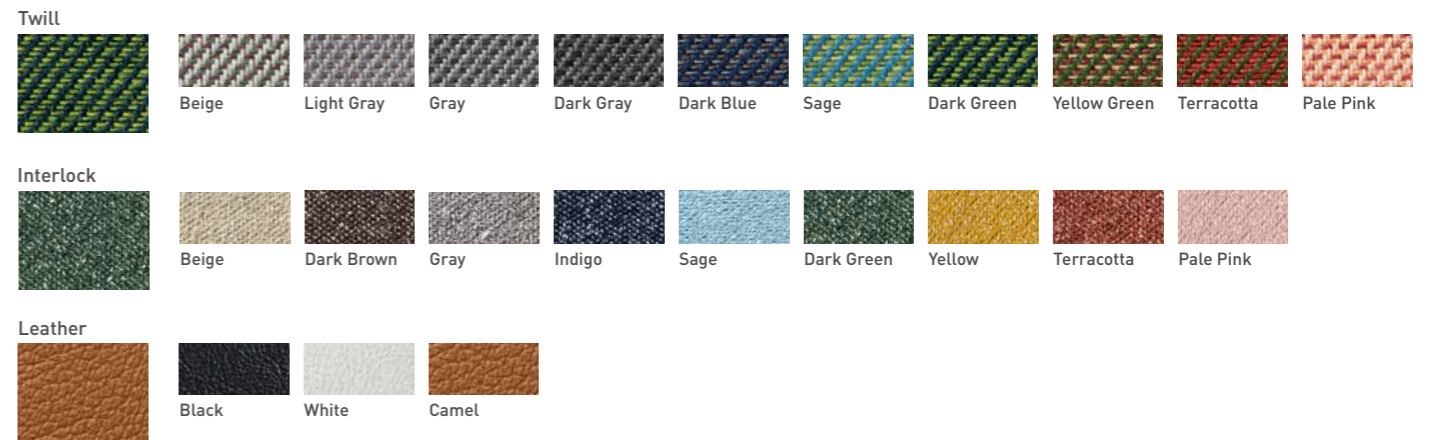

Color Options for Upholstery